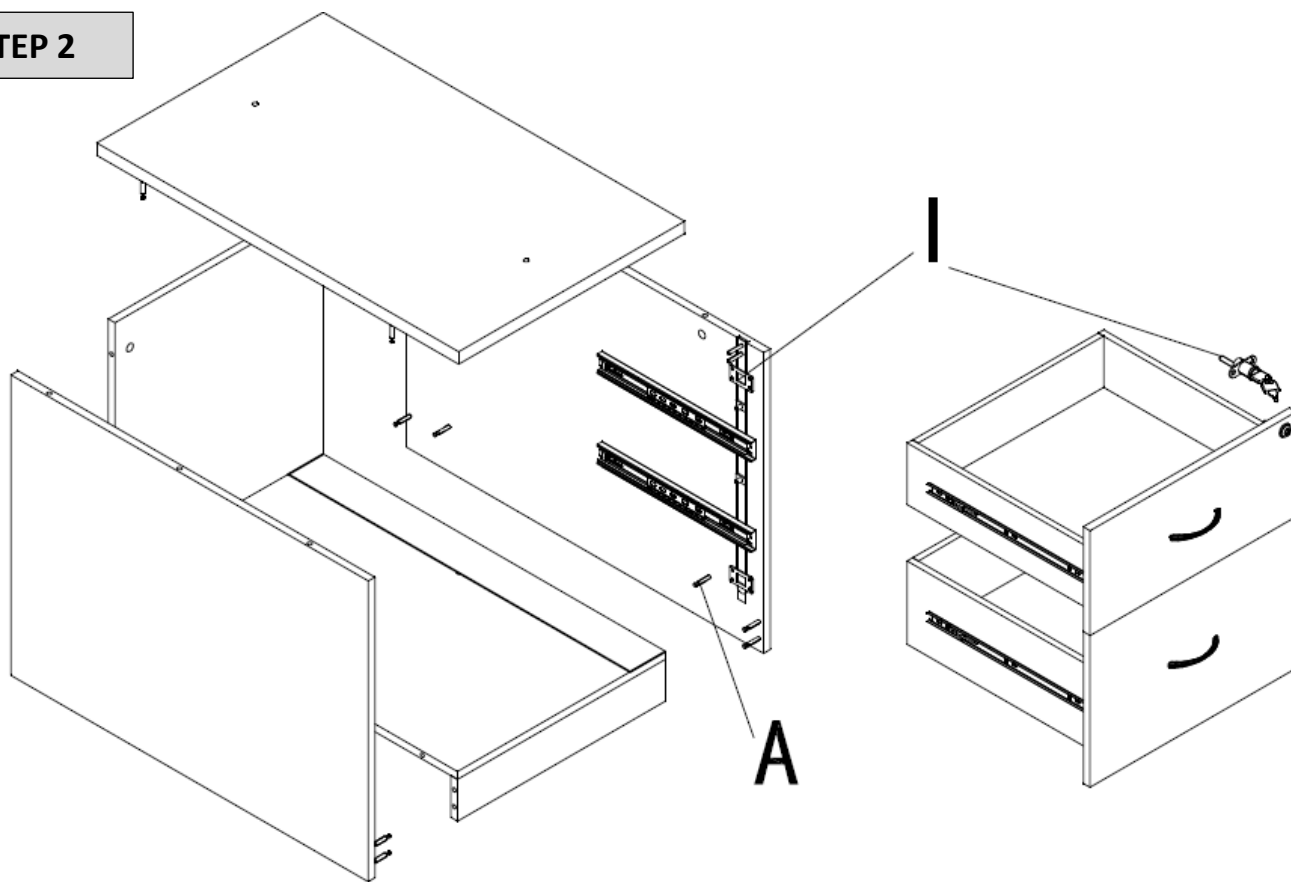

Assembly-Instruction

STEP 1

STEP 2