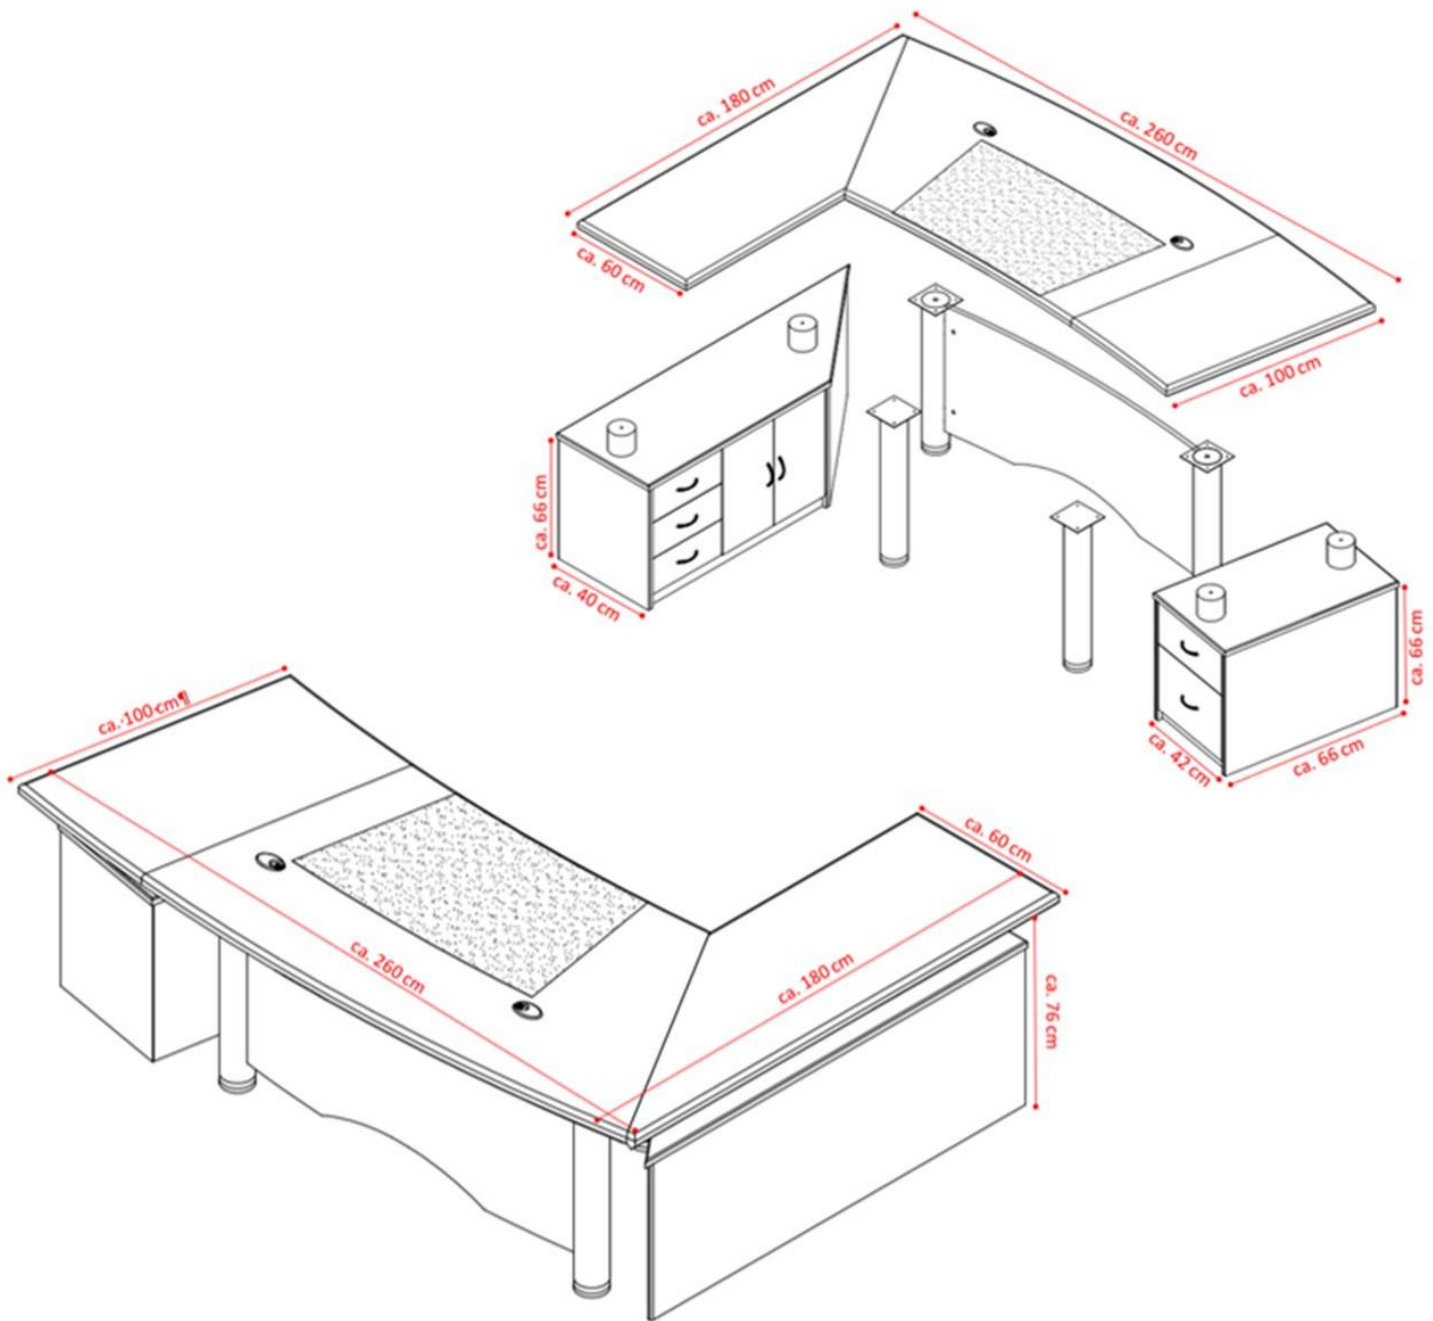

KBW Trading GmbH
Gewerbering 2
88518 Herbertingen
Germany
Phone: 07586-921160
Fax: 07586-9211616
E-Mail: info@jet-line.de
www.office-shopping.eu