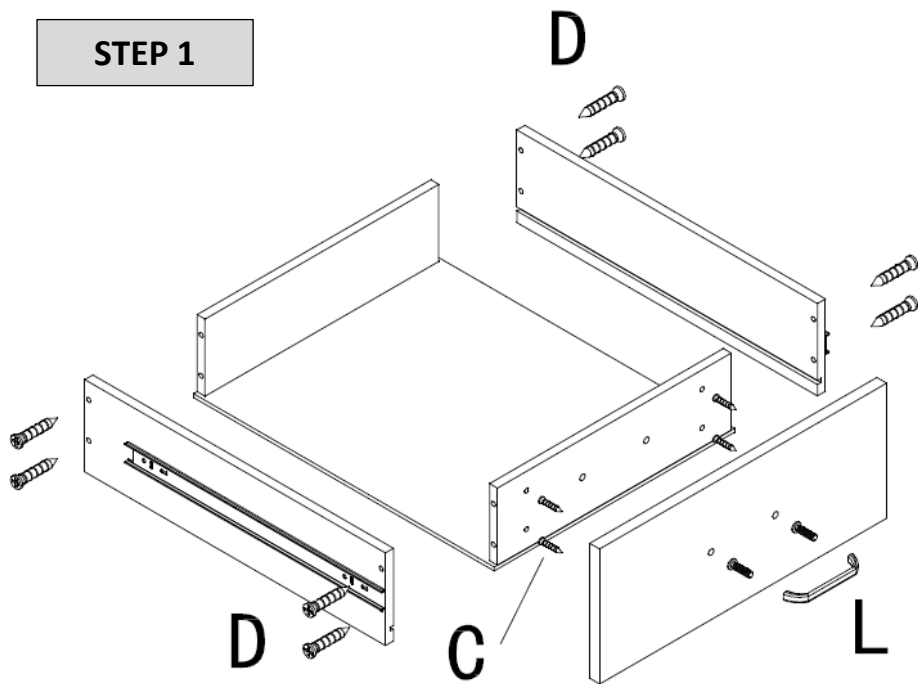

Assembly-Instruction

STEP 1