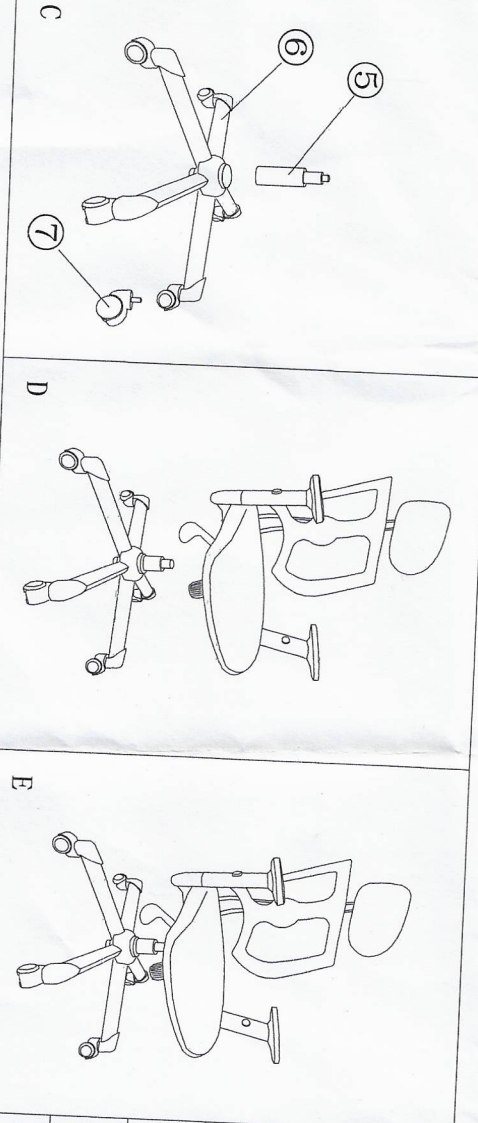

Furth Chair A08992 Description

No.	Accessories	Size	QTY
1			1
2			1
3			2
4			1
5			1
6			1
7			5
8			4
9			3
10			6
11			10

Tool: