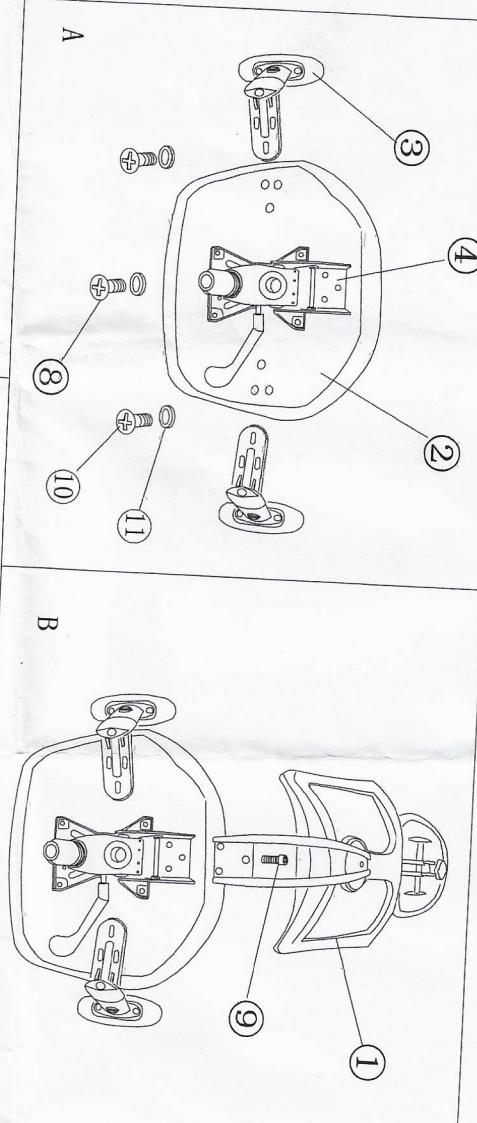

Furth Chair A08992 Description

No.	Accessories	Size	QTY
1			1
2			1
3			2
4			1
5			1
6			1
7			5
8			4
9			3
10			6
11			10

Tool: