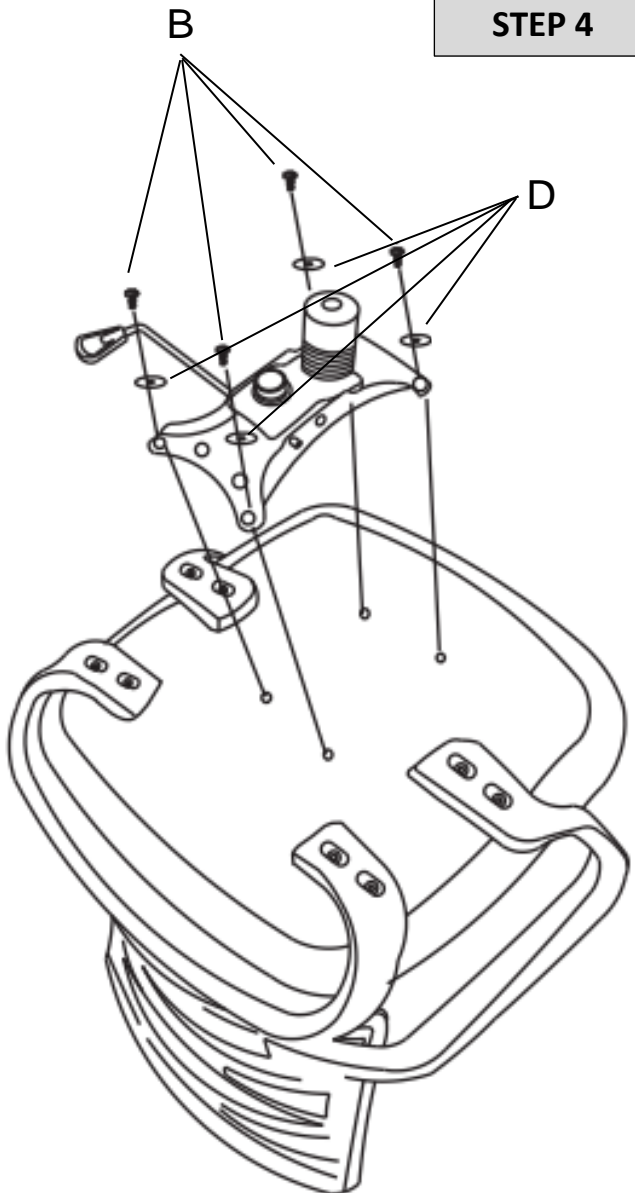

can be found on

<https://office-shopping.eu>

Product-Code: 12214
Product-Dimension: Height: approx. 94-104 cm, Width: approx. 57 cm, Depth: approx. 53 cm
Seat-Height: approx. 40-50 cm

Part-List:

No.	Description	Image	Pc.
A	Screw M6x30 mm		8x
B	Screw M6x20 mm		4x
C	Screw M6x25 mm		4x
D	Flat Washer M6		12x

Use the ruler-drawing to correctly identify parts

Installation Drawing:

Installation:

STEP 1

STEP 2

STEP 3

STEP 4

Warning: