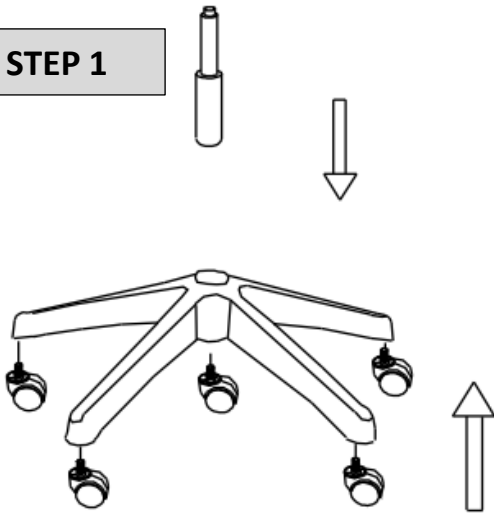

can be found on

<https://office-shopping.eu>

Product-Code: 12214
Product-Dimension: Height: approx. 94-104 cm, Width: approx. 57 cm, Depth: approx. 53 cm
Seat-Height: approx. 40-50 cm

Part-List:

No.	Description	Image	Pc.
A	Screw M6x30 mm		8x
B	Screw M6x20 mm		4x
C	Screw M6x25 mm		4x
D	Flat Washer M6		12x

Use the ruler-drawing to correctly identify parts

Installation Drawing:

Installation:

STEP 1

STEP 2

STEP 3

STEP 4

Warning: