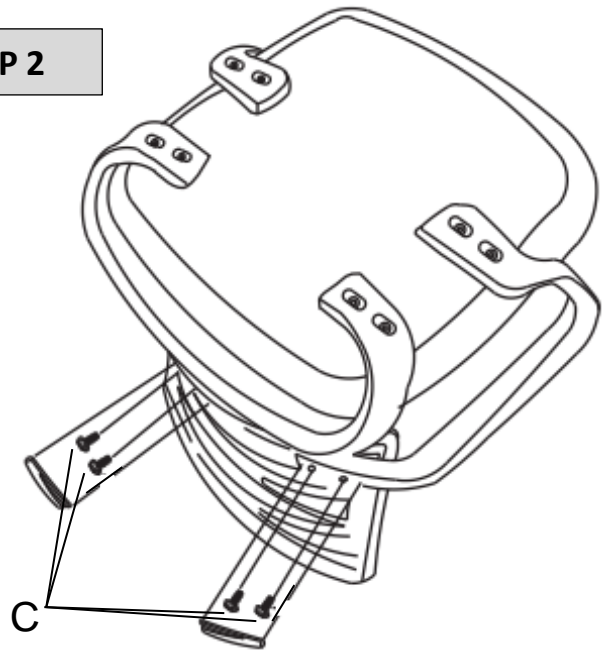

can be found on

<https://office-shopping.eu>

Product-Code: 12214
Product-Dimension: Height: approx. 94-104 cm, Width: approx. 57 cm, Depth: approx. 53 cm
Seat-Height: approx. 40-50 cm

Part-List:

No.	Description	Image	Pc.
A	Screw M6x30 mm		8x
B	Screw M6x20 mm		4x
C	Screw M6x25 mm		4x
D	Flat Washer M6		12x

Use the ruler-drawing to correctly identify parts

Installation Drawing:

Installation:

STEP 1

STEP 2

STEP 3

STEP 4

Warning: