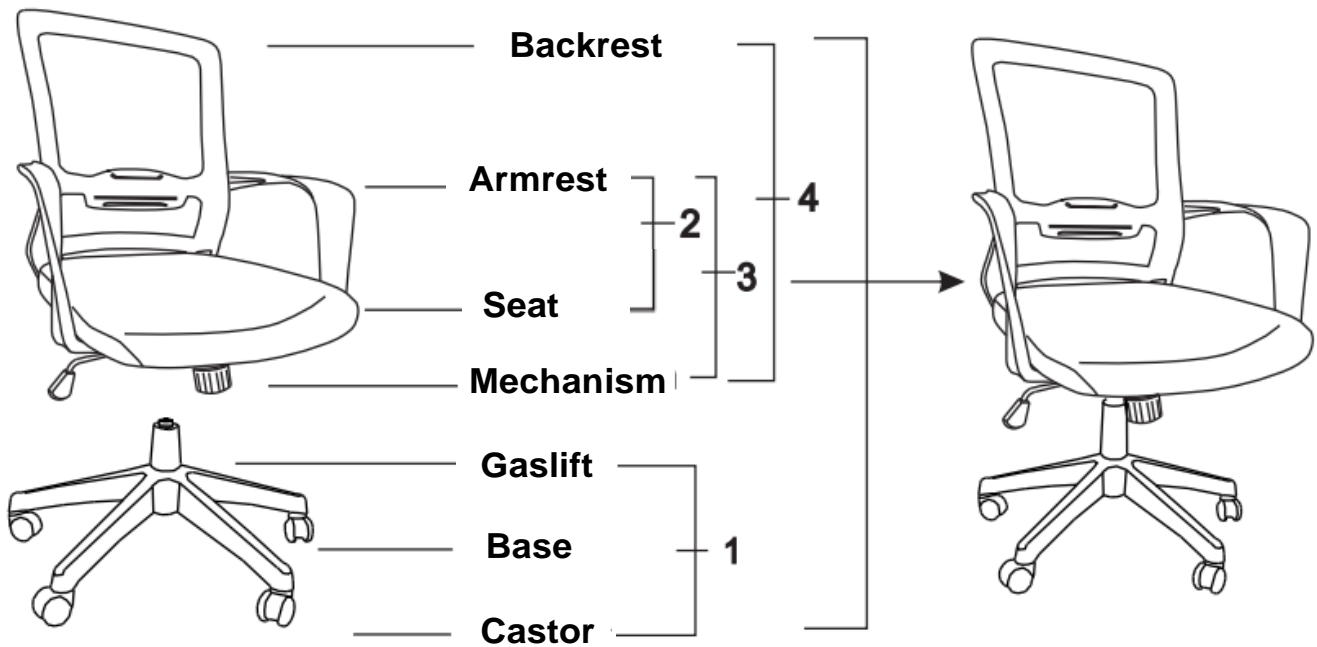

can be found on

<https://office-shopping.eu>

Product-Code: 12214
Product-Dimension: Height: approx. 94-104 cm, Width: approx. 57 cm, Depth: approx. 53 cm
Seat-Height: approx. 40-50 cm

Part-List:

No.	Description	Image	Pc.
A	Screw M6x30 mm		8x
B	Screw M6x20 mm		4x
C	Screw M6x25 mm		4x
D	Flat Washer M6		12x

Use the ruler-drawing to correctly identify parts

Installation Drawing:

Installation:

STEP 1

STEP 2

STEP 3

STEP 4

Warning: