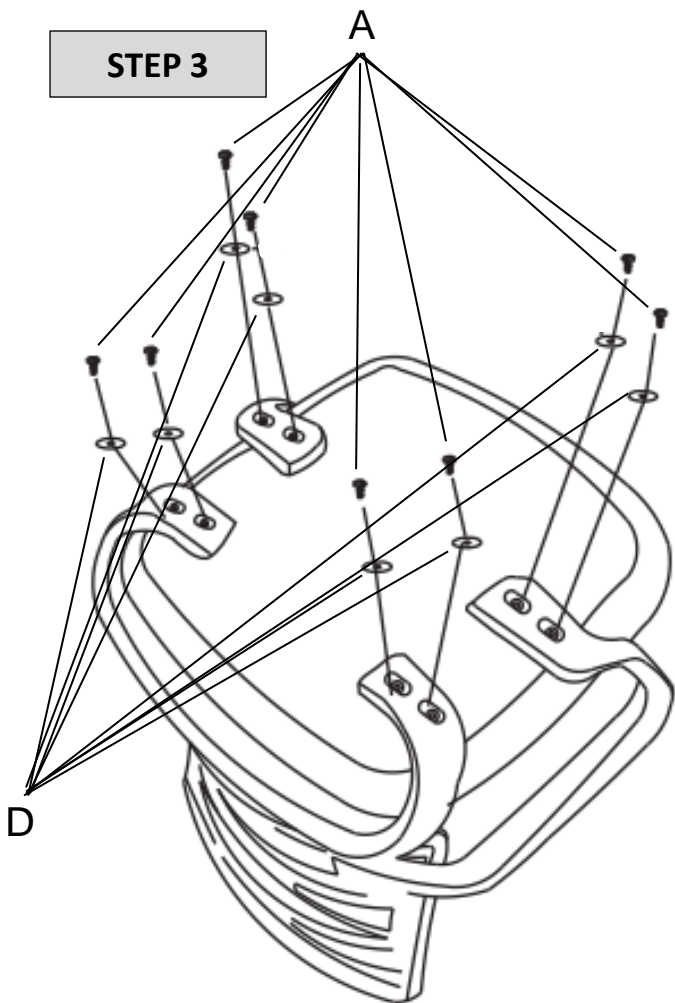

can be found on

<https://office-shopping.eu>

Product-Code: 12214
Product-Dimension: Height: approx. 94-104 cm, Width: approx. 57 cm, Depth: approx. 53 cm
Seat-Height: approx. 40-50 cm

Part-List:

No.	Description	Image	Pc.
A	Screw M6x30 mm		8x
B	Screw M6x20 mm		4x
C	Screw M6x25 mm		4x
D	Flat Washer M6		12x

Use the ruler-drawing to correctly identify parts

Installation Drawing:

Installation:

STEP 1

STEP 2

STEP 3

STEP 4

Warning: