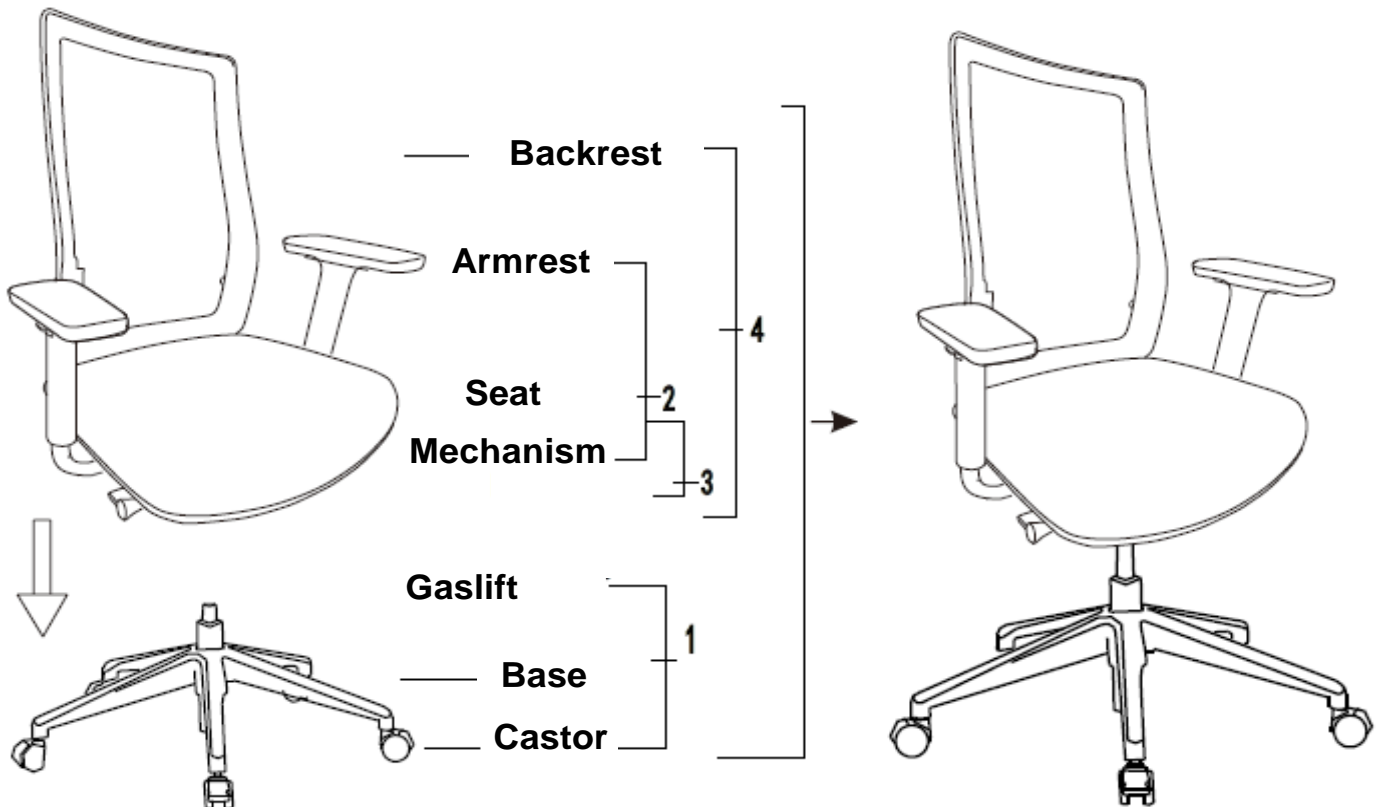

Installation Drawing: