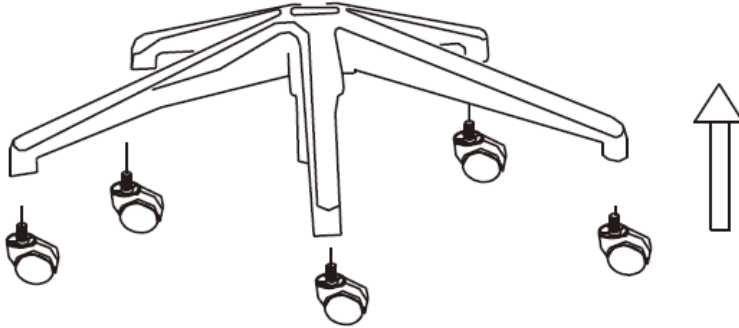

Part-List:

No.	Description	Image	Pc.
A	Screw M6x35 mm		4x
B	Screw M6x50 mm		2x
C	Screw M6x45 mm		4x
D	Screw M8x45 mm		3x
E	Flat Washer M6		4x
F	Flat Washer M8		3x

Use the ruler-drawing to correctly identify parts

Installation Drawing:

Montage:

STEP 1

STEP 2

STEP 3

Warning:

The product is not suitable for seating more than one person at a time

Do not use the product as a step stool or ladder