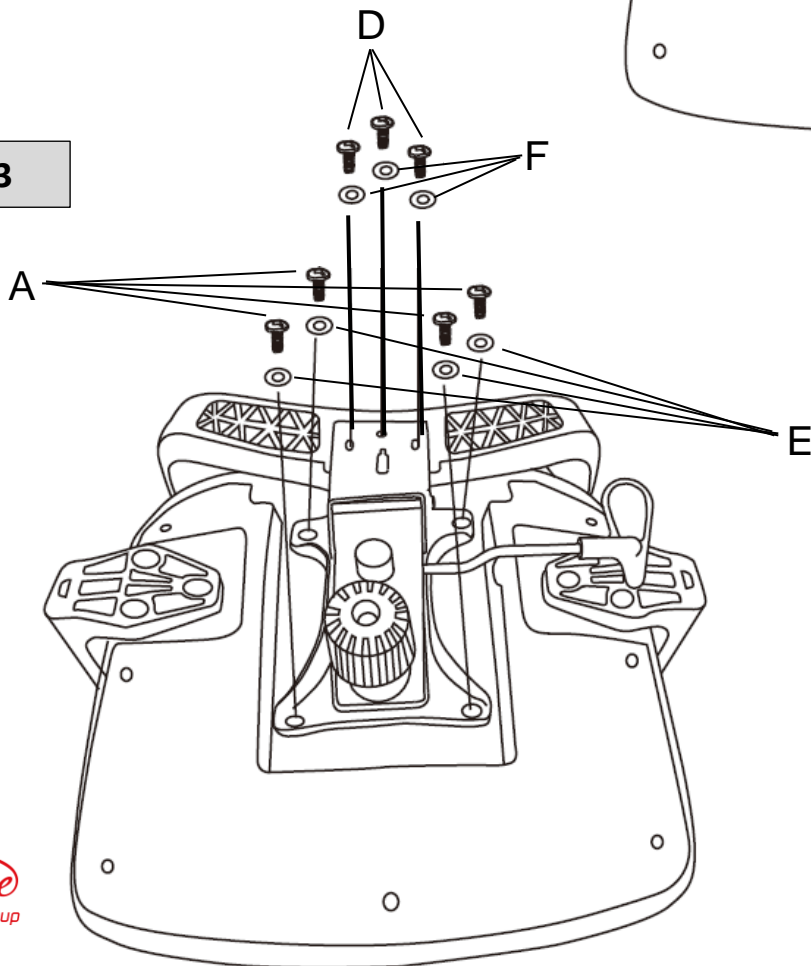

Part-List:

No.	Description	Image	Pc.
A	Screw M6x35 mm		4x
B	Screw M6x50 mm		2x
C	Screw M6x45 mm		4x
D	Screw M8x45 mm		3x
E	Flat Washer M6		4x
F	Flat Washer M8		3x

Use the ruler-drawing to correctly identify parts

Installation Drawing:

Montage:

STEP 1

STEP 2

STEP 3

Warning:

The product is not suitable for seating more than one person at a time

Do not use the product as a step stool or ladder