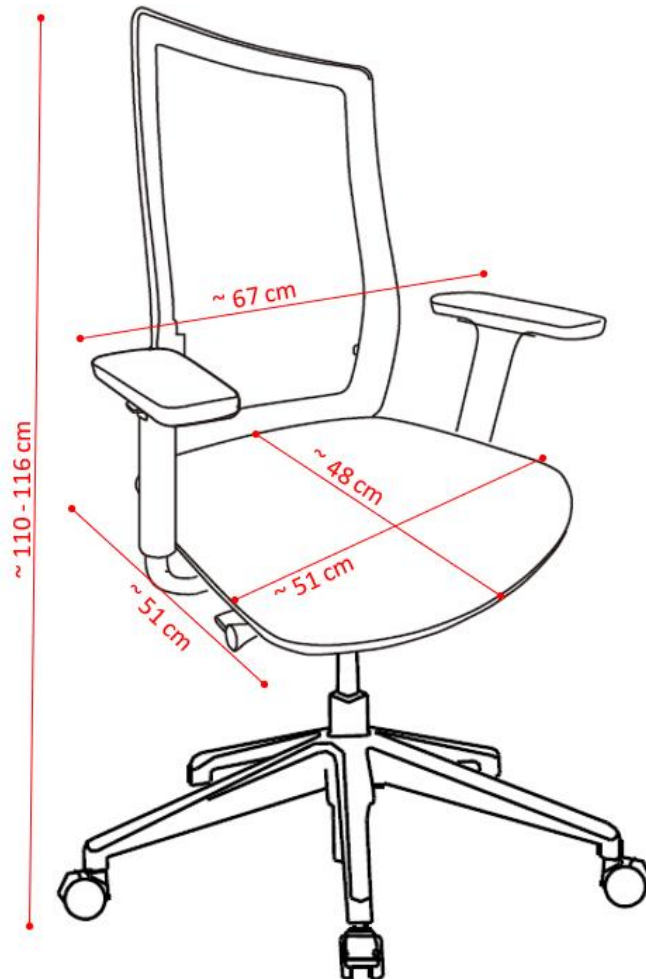

Installation-videos and instructions

For our products can be found on

<https://office-shopping.eu>

Username: jet-line • Password: user2011

More products for your office

can be found on

<https://office-shopping.eu>

Jet-Line
group

KBW Trading GmbH
Gewerbering 2
88518 Herbertingen
Germany
Phone: 07586-921160
Fax: 07586-9211616
E-Mail: info@jet-line.de
www.office-shopping.eu