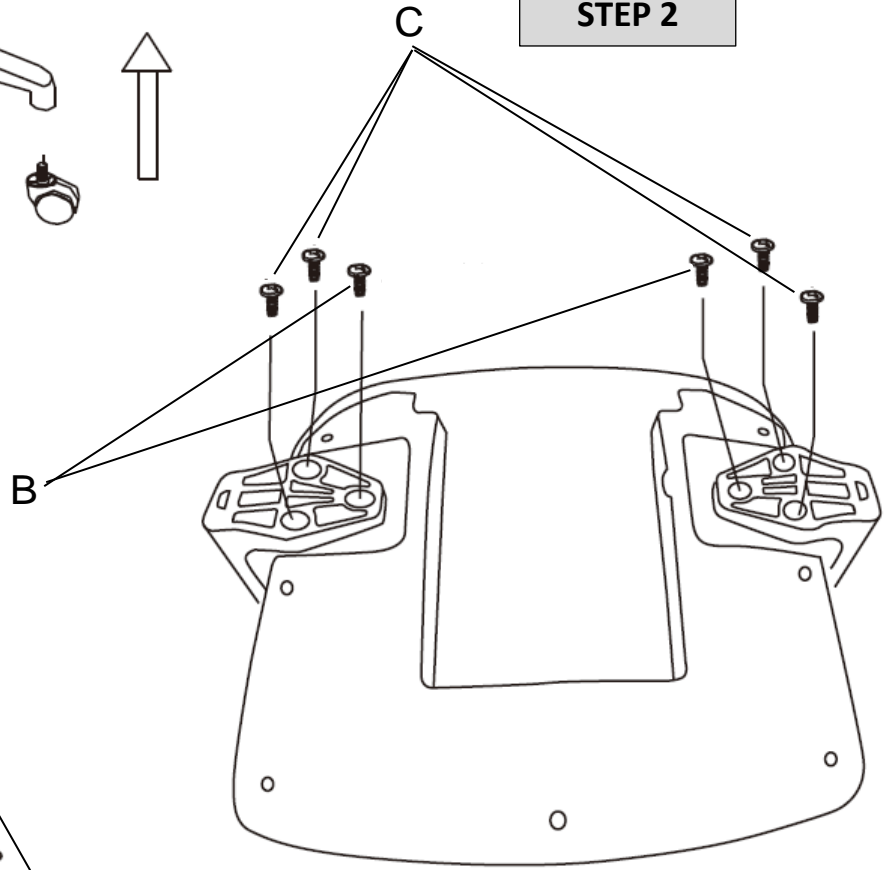

Part-List:

No.	Description	Image	Pc.
A	Screw M6x35 mm		4x
B	Screw M6x50 mm		2x
C	Screw M6x45 mm		4x
D	Screw M8x45 mm		3x
E	Flat Washer M6		4x
F	Flat Washer M8		3x

Use the ruler-drawing to correctly identify parts

Installation Drawing:

Montage:

STEP 1

STEP 2

STEP 3

Warning:

The product is not suitable for seating more than one person at a time

Do not use the product as a step stool or ladder