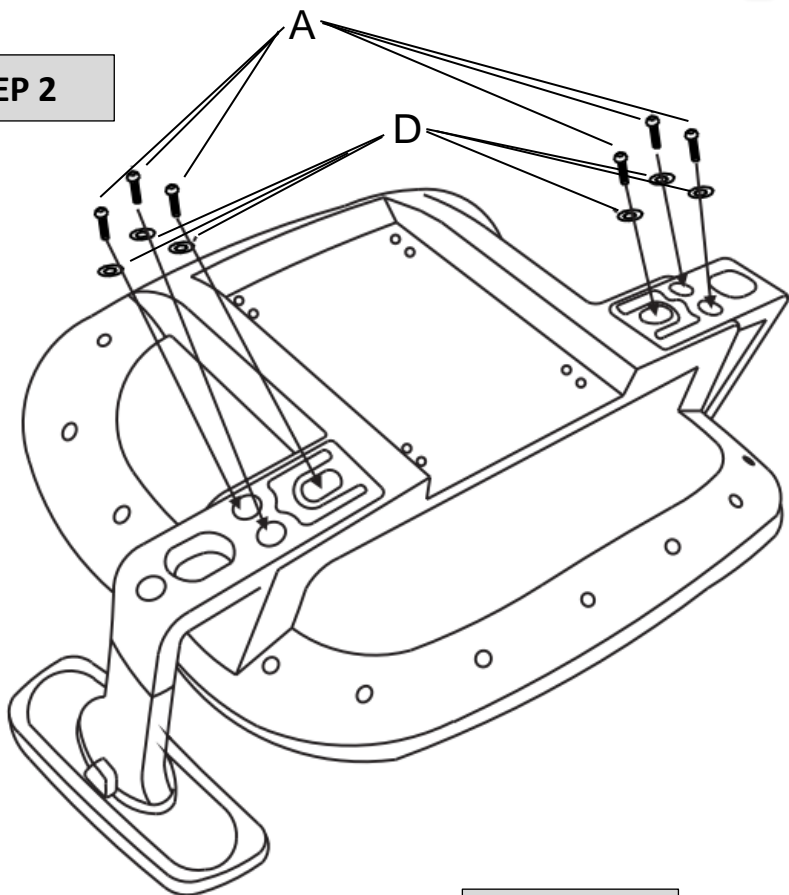

Product-Code: 12216
Product-Dimension: Height: approx. 123-130 cm, Width: approx. 50/64 cm (Seat/Total)
Depth: approx. 50/58 cm (Seat/Total)

Part-List:

No.	Description	Image	Pc.
A	Screw M6x40 mm		6x
B	Screw M8x25 mm		4x
C	Screw M8x55 mm		3x
D	Flat Washer M6		6x
E	Flat Washer M8		7x
F	Spring M8		3x

Use the ruler-drawing to correctly identify parts

Installation Drawing:

Installation:

STEP 1

STEP 2

STEP 3

STEP 4

Warning: