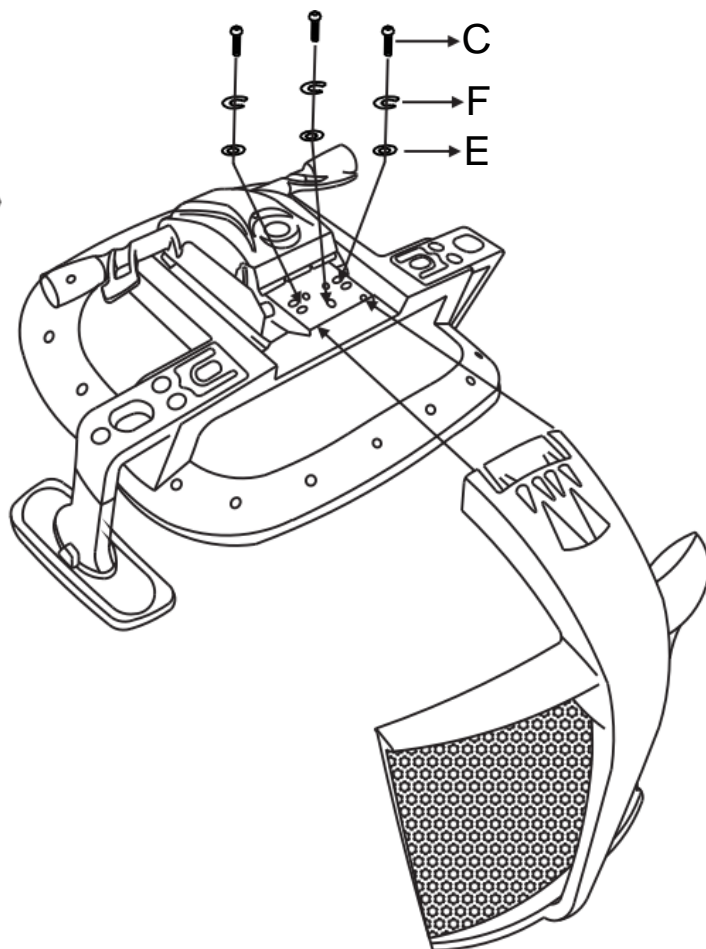

Product-Code: 12216
Product-Dimension: Height: approx. 123-130 cm, Width: approx. 50/64 cm (Seat/Total)
Depth: approx. 50/58 cm (Seat/Total)

Part-List:

No.	Description	Image	Pc.
A	Screw M6x40 mm		6x
B	Screw M8x25 mm		4x
C	Screw M8x55 mm		3x
D	Flat Washer M6		6x
E	Flat Washer M8		7x
F	Spring M8		3x

Use the ruler-drawing to correctly identify parts

Installation Drawing:

Installation:

STEP 1

STEP 2

STEP 3

STEP 4

Warning: