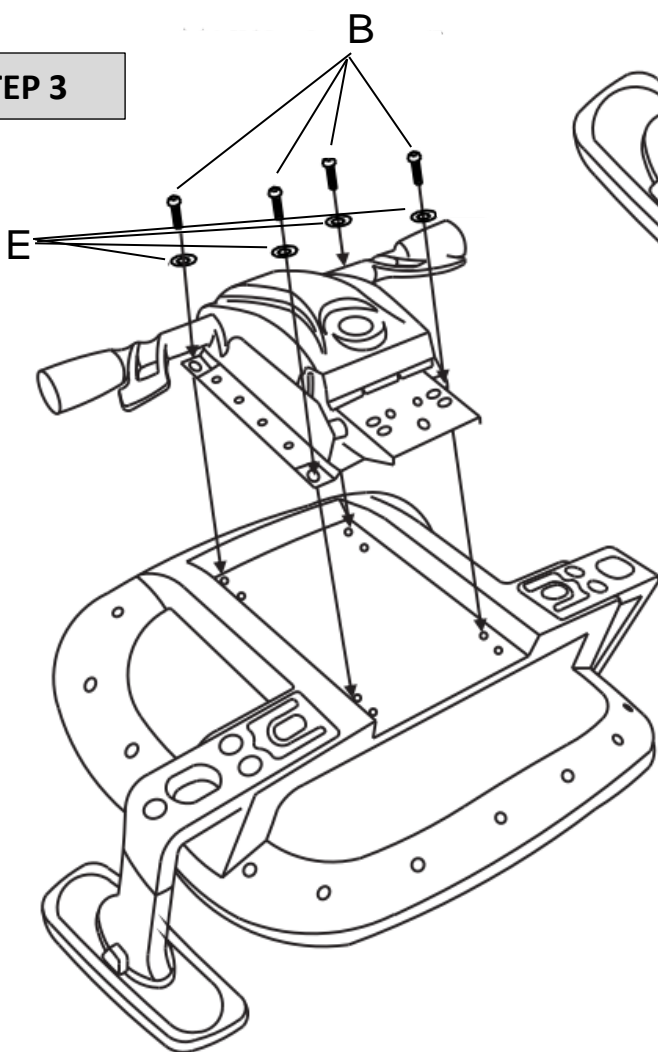

Product-Code: 12216
Product-Dimension: Height: approx. 123-130 cm, Width: approx. 50/64 cm (Seat/Total)
Depth: approx. 50/58 cm (Seat/Total)

Part-List:

No.	Description	Image	Pc.
A	Screw M6x40 mm		6x
B	Screw M8x25 mm		4x
C	Screw M8x55 mm		3x
D	Flat Washer M6		6x
E	Flat Washer M8		7x
F	Spring M8		3x

Use the ruler-drawing to correctly identify parts

Installation Drawing:

Installation:

STEP 1

STEP 2

STEP 3

STEP 4

Warning: