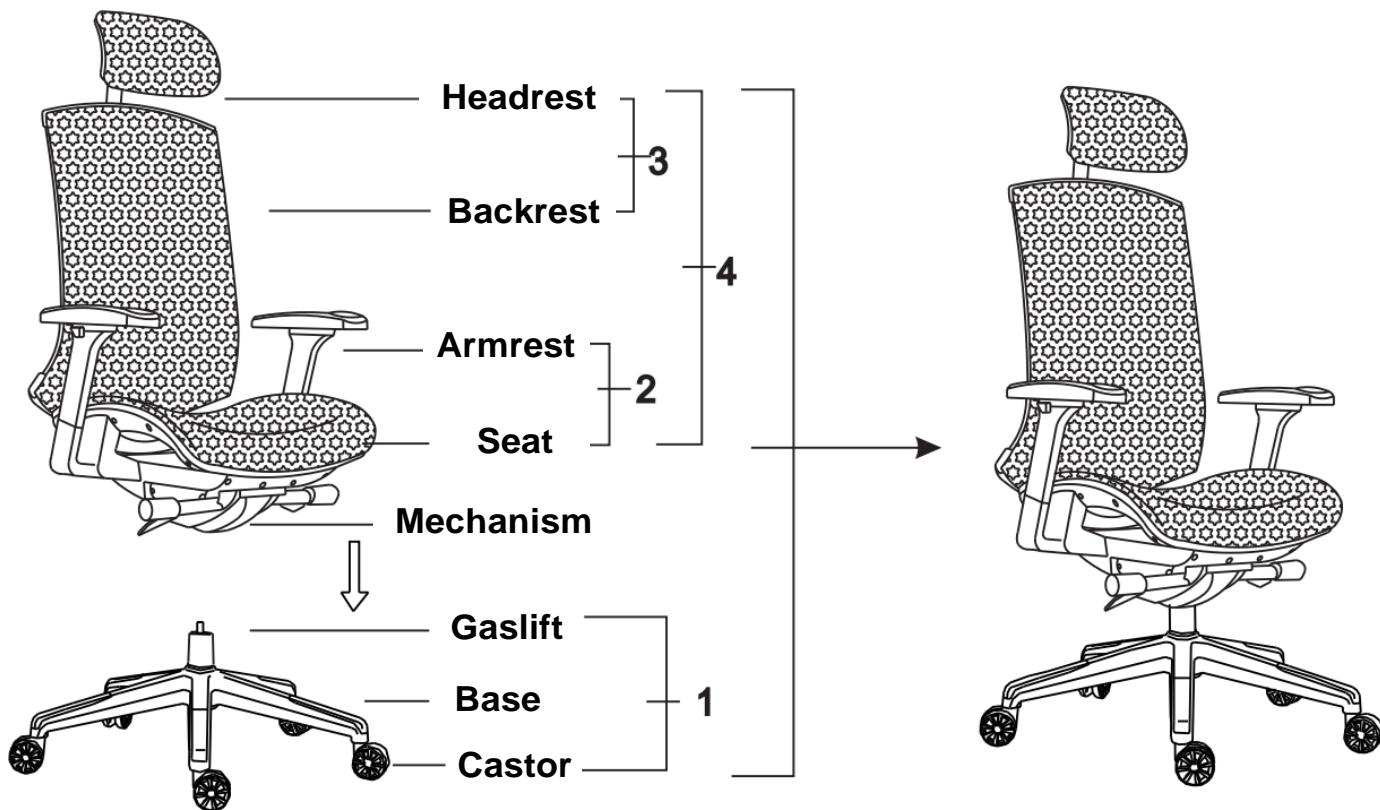

Product-Code: 12216
Product-Dimension: Height: approx. 123-130 cm, Width: approx. 50/64 cm (Seat/Total)
Depth: approx. 50/58 cm (Seat/Total)

Part-List:

No.	Description	Image	Pc.
A	Screw M6x40 mm		6x
B	Screw M8x25 mm		4x
C	Screw M8x55 mm		3x
D	Flat Washer M6		6x
E	Flat Washer M8		7x
F	Spring M8		3x

Use the ruler-drawing to correctly identify parts

Installation Drawing:

Installation:

STEP 1

STEP 2

STEP 3

STEP 4

Warning: