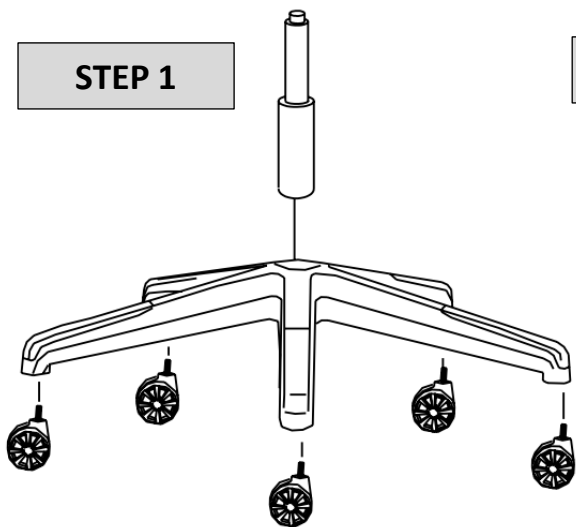

Product-Code: 12216
Product-Dimension: Height: approx. 123-130 cm, Width: approx. 50/64 cm (Seat/Total)
Depth: approx. 50/58 cm (Seat/Total)

Part-List:

No.	Description	Image	Pc.
A	Screw M6x40 mm		6x
B	Screw M8x25 mm		4x
C	Screw M8x55 mm		3x
D	Flat Washer M6		6x
E	Flat Washer M8		7x
F	Spring M8		3x

Use the ruler-drawing to correctly identify parts

Installation Drawing:

Installation:

STEP 1

STEP 2

STEP 3

STEP 4

Warning: