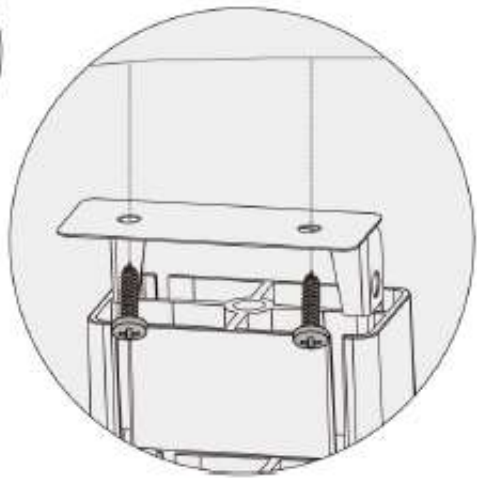

Further products for your office

can be found on

<https://office-shopping.eu>

Product-Code:

12198

Product-Dimensions:

Total Length: approx. 120 cm, Width: approx. 7,5 cm

Part-List:

Nr.	Bez.	Abb.	Stz.
A	Cable-Duct		1x
B	Screw		2x

STEP 1

Connect the upper end of the cable-manager with the bottom of your tabletop

STEP 2

You can remove or add chain-links to create a total length matching your individual requirements