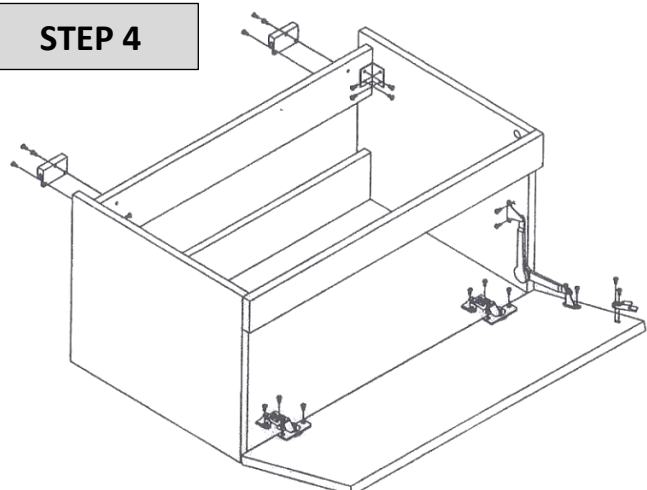

Part-List:

No.	Description	Image	Pc.
A	Screw-Plug 8x32		16x
B	Eccentric screw Ø15		16x
C	Wooden Plug 8x40		4x
D	Angle connector		2x
E	Screw 4x16		4x
F	Wall bracket		2x
G	Hinge		2x
H	Screw 3,5x14		20x
I	Support arm		1x
J	Closure- mechanism		

Assembly Instruction:

STEP 1

STEP 3

STEP 2

STEP 4

INSTRUCTIONS ON CLEANING AND MAINTENANCE OF BASINS MADE FROM SMC (HIGH-QUALITY SYNTHETIC MATERIAL)

To make sure you will be pleased with your new basin for a long time,
please consider the following care instructions: