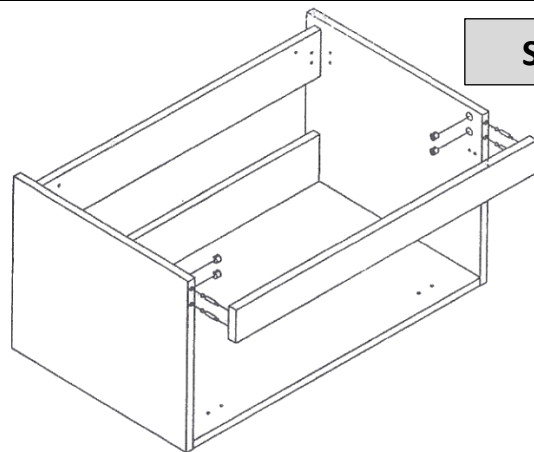

Part-List:

No.	Description	Image	Pc.
A	Screw-Plug 8x32		16x
B	Eccentric screw Ø15		16x
C	Wooden Plug 8x40		4x
D	Angle connector		2x
E	Screw 4x16		4x
F	Wall bracket		2x
G	Hinge		2x
H	Screw 3,5x14		20x
I	Support arm		1x
J	Closure- mechanism		

Assembly Instruction:

STEP 1

STEP 3

STEP 2

STEP 4

INSTRUCTIONS ON CLEANING AND MAINTENANCE OF BASINS MADE FROM SMC (HIGH-QUALITY SYNTHETIC MATERIAL)

To make sure you will be pleased with your new basin for a long time,
please consider the following care instructions: