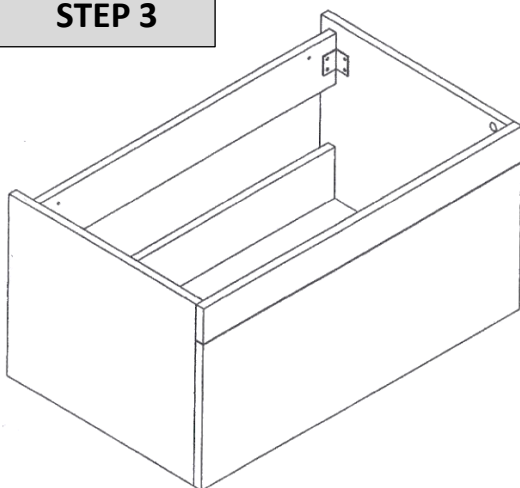

Part-List:

No.	Description	Image	Pc.
A	Screw-Plug 8x32		16x
B	Eccentric screw Ø15		16x
C	Wooden Plug 8x40		4x
D	Angle connector		2x
E	Screw 4x16		4x
F	Wall bracket		2x
G	Hinge		2x
H	Screw 3,5x14		20x
I	Support arm		1x
J	Closure- mechanism		

Assembly Instruction:

STEP 1

STEP 3

STEP 2

STEP 4