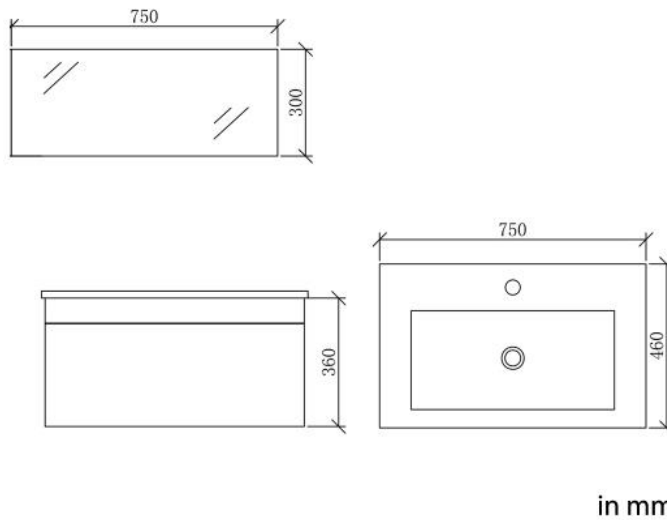

INSTRUCTIONS ON CLEANING AND MAINTENANCE OF BASINS MADE FROM SMC (HIGH-QUALITY SYNTHETIC MATERIAL)

To make sure you will be pleased with your new basin for a long time,
please consider the following care instructions:

- We suggest to use non-corrosive and non-abrasive cleansers on your basin
- We suggest to use a clean, soft and wet general-purpose or sponge cloth
- We suggest to avoid any contact with colorants or dyes of any kind
- Basins made from SMC (synthetic material) can be polished with a fine-grained polishing paste (like car polish)

Installation-videos and further instructions

for our products can be found on

<https://badmoebelkauf.de>

Username: jet-line • Password: user2011