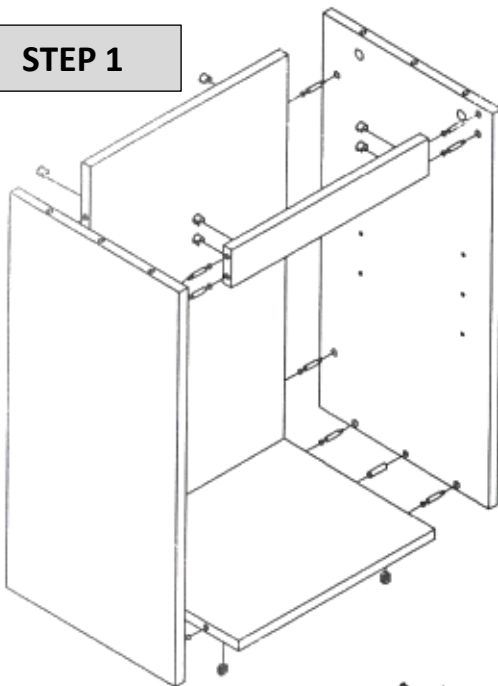

Assembly Instruction:

STEP 1