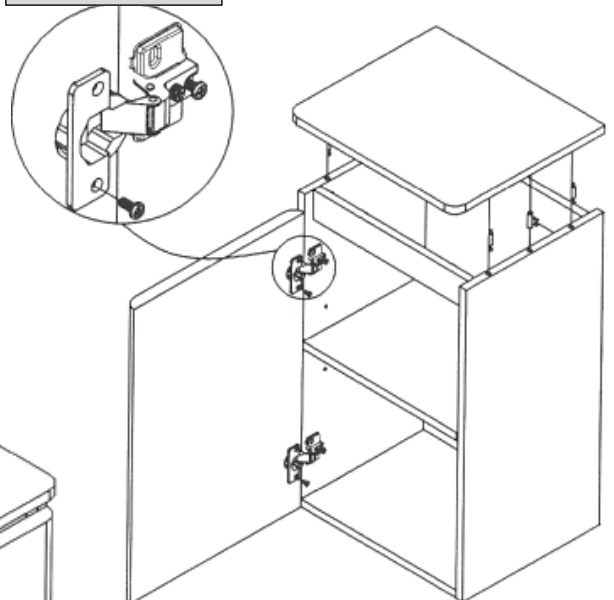

can be found on

<https://badmoebelkauf.de>

Product-Code: 4112 (white), 4114 (black)
Product-Dimension: Width: approx. 40 cm, Depth: approx. 35 cm, Height: approx. 66 cm

Part-List:

No.	Description	Image	Pc.
A	Screw-Plug 8x32		16x
B	Eccentric Screw Ø15		16x
C	Wooden Plug 8x40		6x
D	Wall Bracket		2x
E	Hinge		2x
F	Screw 3,5x14		12x
G	Screw 4x16		4x
H	Shelf Plug		4x
I	Cover Cap		8x

STEP 1

Assembly Instruction:

STEP 1

STEP 3

STEP 2

Installation-videos and further instructions

for our products can be found on

<https://badmoebelkauf.de>