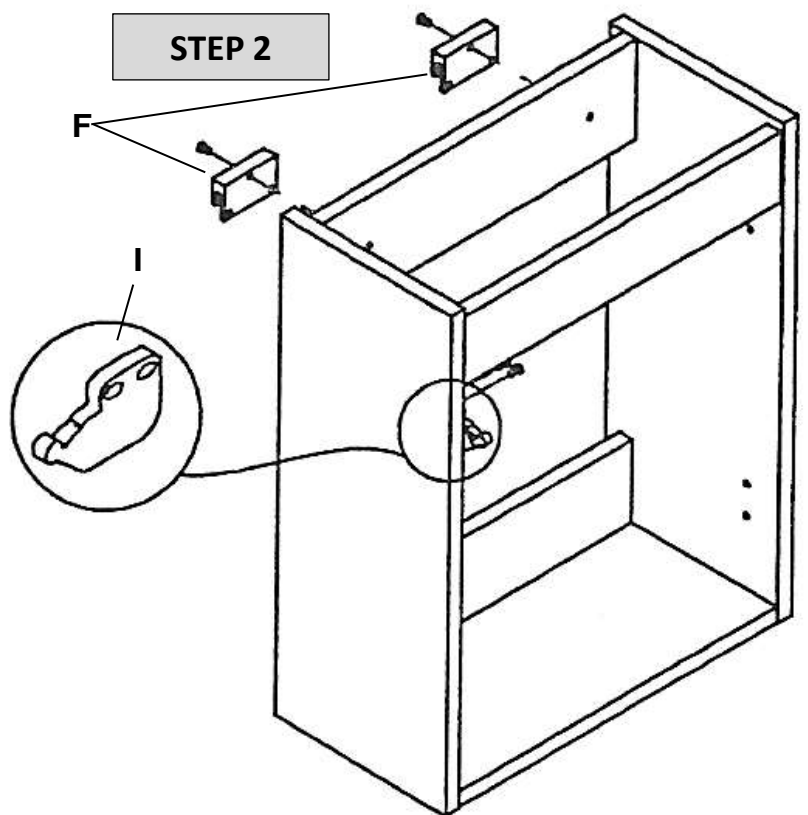

Part-List:

No.	Description	Image	Pc.
A	Screw-Plug 8x32		12x
B	Eccentric screw Ø15		12x
C	Wooden Plug 8x40		8x
D	Hinge		2x
E	Screw 4x16		6x
F	Wall bracket		2x
G	Screw 3,5x14		14x
H	Counterpart for closure		1x
I	Closure- mechanism		1x

STEP 2