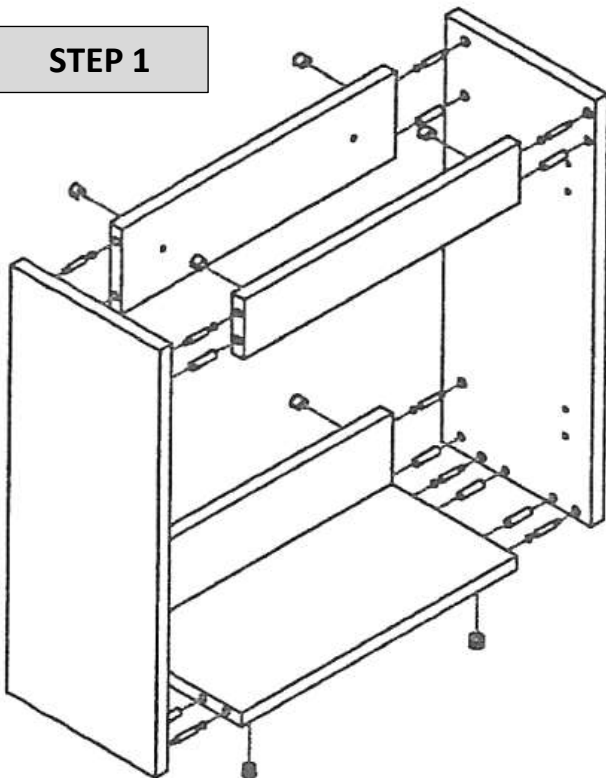

Part-List:

No.	Description	Image	Pc.
A	Screw-Plug 8x32		12x
B	Eccentric screw Ø15		12x
C	Wooden Plug 8x40		8x
D	Hinge		2x
E	Screw 4x16		6x
F	Wall bracket		2x
G	Screw 3,5x14		14x
H	Counterpart for closure		1x
I	Closure- mechanism		1x

STEP 1