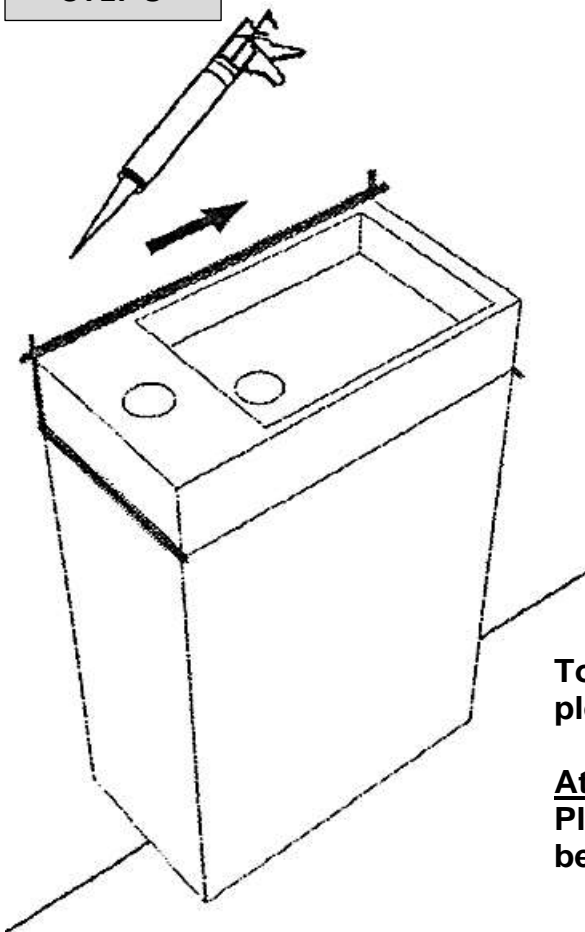

STEP 5

To mount the basin on the base cabinet, please use customary silicone.

Attention:
Please wait for at least 24 hours drying time before first using your new basin