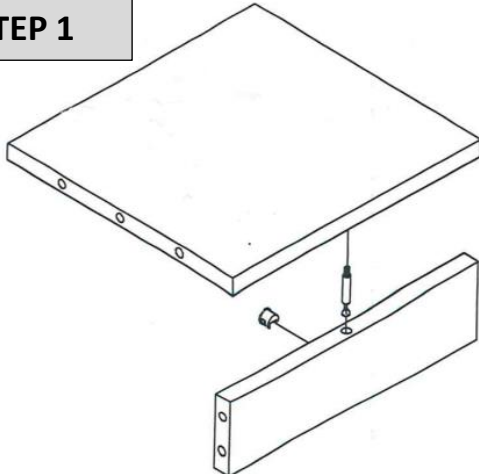

Assembly Instruction:

STEP 1