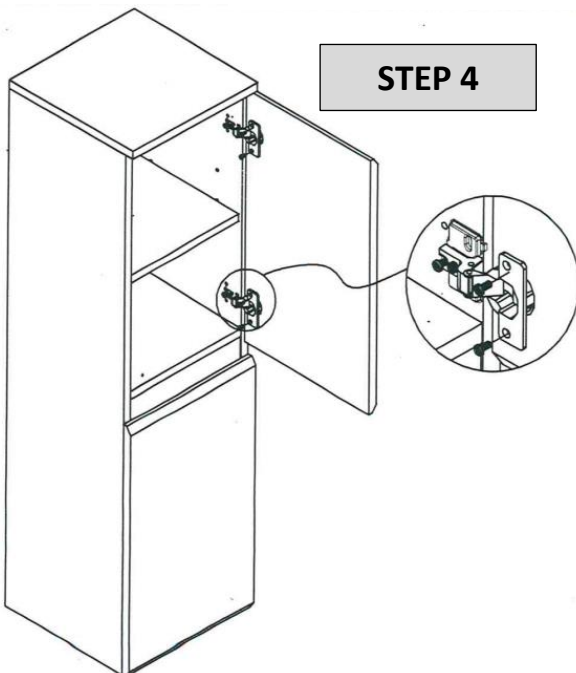

Part-List:

No.	Description	Image	Pc.
A	Screw-Plug 8x32		23x
B	Eccentric Screw Ø15		23x
C	Wooden Plug 8x40		10x
D	Hinge		4x
E	Wall Bracket		2x
F	Screw 4x16		6x
G	Screw 3,5x14		24x
H	Shelf Plug		8x
I	Cover Cap		16x

Assembly Instruction:

STEP 1

STEP 4

STEP 2

STEP 3