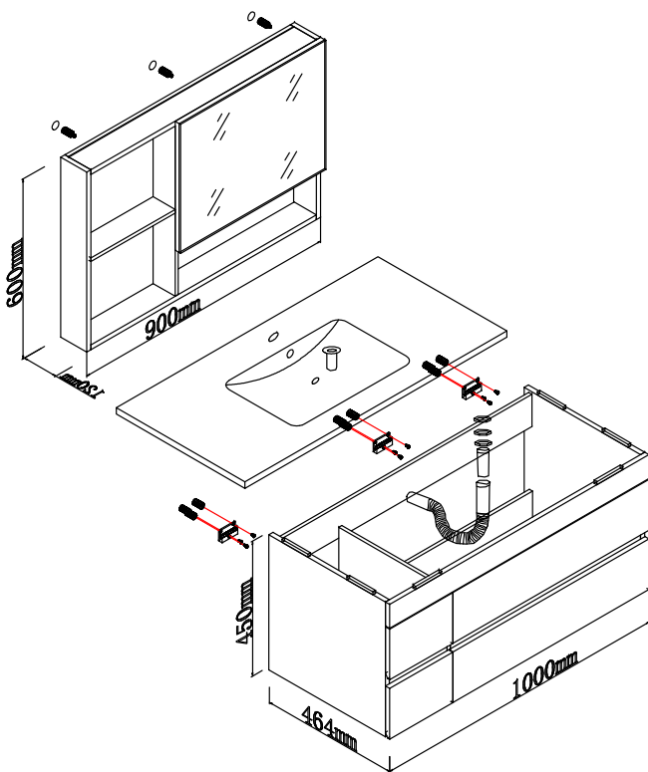

Breite: ca. 100 cm, Tiefe: ca. 48 cm, Höhe ca. 47 cm

Teile-Liste:

Nr.	Bez.	Abb.	Stz.
A	Schraub-Dübel 8x30		63x
B	Exzenter- Schraube Ø15		63x
C	Holzdübel 8x40		6x
D	Schubladen- Schiene		3x
E	Schraube 3,5x14		54x
F	Scharnier		6x
G	Schraube 4x16		6x
H	Winkelverbinder		6x

Username: jet-line • Password: user2011

Further products for your bathroom

can be found on

<https://badmoebelkauf.de>

Product-Code: 4318 (white), 4319 (black)
Dimension Mirror Cabinet: Width: approx. 90 cm, Depth: approx. 12 cm, Height: approx. 60 cm
Dimension Base Cabinet: Width: approx. 100 cm, Depth: approx.: 48 cm, Height: approx. 47 cm

Part-List:

No.	Description.	Image	Pc.
A	Screw-Plug 8x30		63x
B	Eccentric Screw Ø15		63x
C	Wooden Plug 8x40		6x
D	Drawer Rail		3x
E	Screw 3,5x14		54x
F	Hinge		6x
G	Screw 4x16		6x
H	Angle Connector		6x

STEP 1