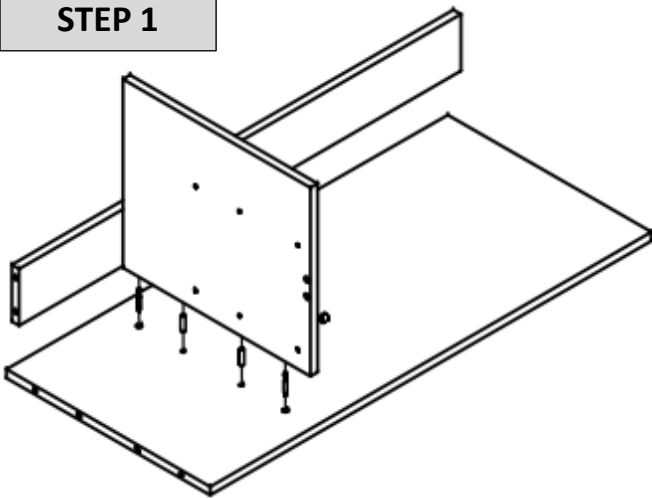

Breite: ca. 100 cm, Tiefe: ca. 48 cm, Höhe ca. 47 cm

Teile-Liste:

Nr.	Bez.	Abb.	Stz.
A	Schraub-Dübel 8x30		63x
B	Exzenter- Schraube Ø15		63x
C	Holzdübel 8x40		6x
D	Schubladen- Schiene		3x
E	Schraube 3,5x14		54x
F	Scharnier		6x
G	Schraube 4x16		6x
H	Winkelverbinder		6x

Username: jet-line • Password: user2011

Further products for your bathroom

can be found on

<https://badmoebelkauf.de>

Product-Code: 4318 (white), 4319 (black)
Dimension Mirror Cabinet: Width: approx. 90 cm, Depth: approx. 12 cm, Height: approx. 60 cm
Dimension Base Cabinet: Width: approx. 100 cm, Depth: approx.: 48 cm, Height: approx. 47 cm

Part-List:

No.	Description.	Image	Pc.
A	Screw-Plug 8x30		63x
B	Eccentric Screw Ø15		63x
C	Wooden Plug 8x40		6x
D	Drawer Rail		3x
E	Screw 3,5x14		54x
F	Hinge		6x
G	Screw 4x16		6x
H	Angle Connector		6x

STEP 1