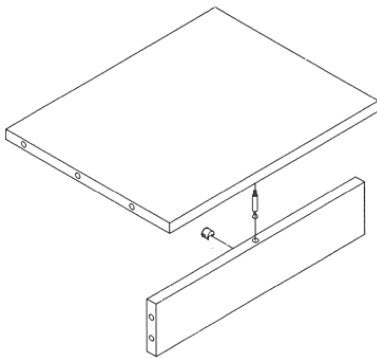

Assembly Instruction:

STEP 1