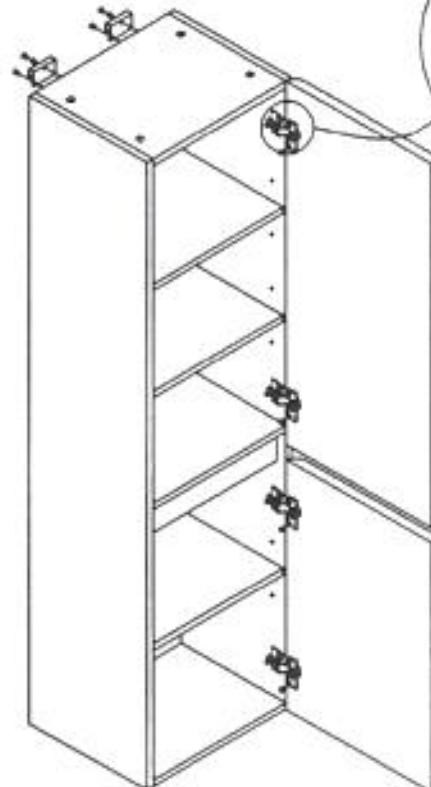

Part-List:

No.	Description	Image	Pc.
A	Screw-Plug 8x32		22x
B	Eccentric Screw Ø15		22x
C	Wooden Plug 8x40		10x
D	Hinge		4x
E	Wall Bracket		2x
F	Screw 4x16		4x
G	Screw 3,5x14		24x
H	Shelf Plug		12x
I	Cover Cap		24x

Assembly Instruction:

STEP 1

STEP 2

STEP 3

in mm

Installation-videos and further instructions

for our products can be found on

<https://badmoebelkauf.de>