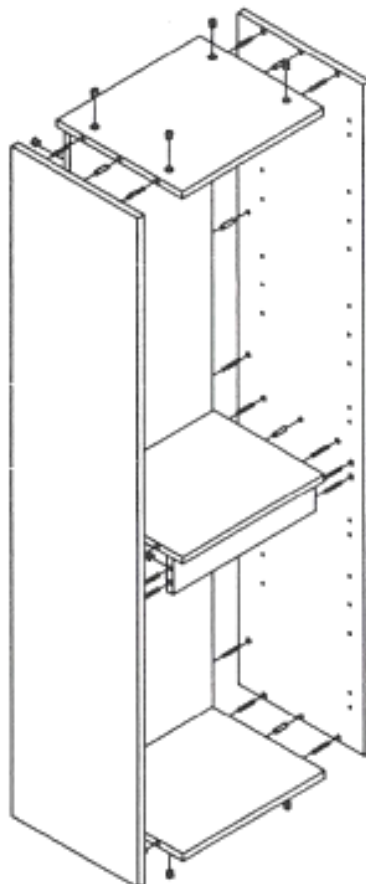

Part-List:

No.	Description	Image	Pc.
A	Screw-Plug 8x32		22x
B	Eccentric Screw Ø15		22x
C	Wooden Plug 8x40		10x
D	Hinge		4x
E	Wall Bracket		2x
F	Screw 4x16		4x
G	Screw 3,5x14		24x
H	Shelf Plug		12x
I	Cover Cap		24x

Assembly Instruction:

STEP 1

STEP 2

STEP 3