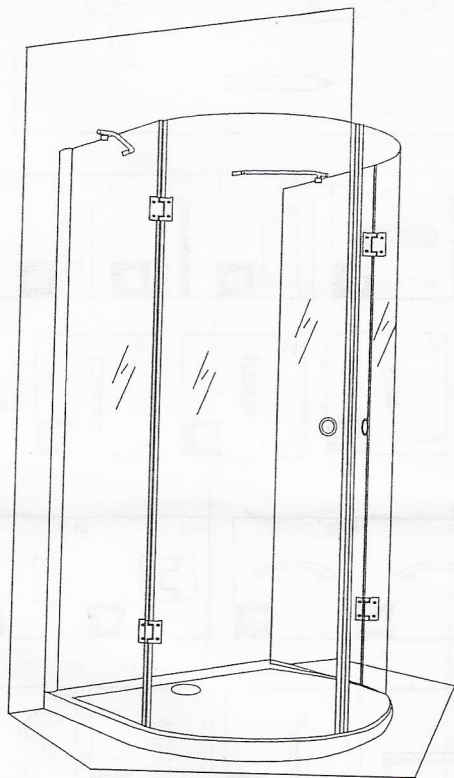

# Shower Enclosure

Instructions of Installation

MODEL: SR-NR1002

SIZE: 100\*100\*190cm

MODEL: SR-NR0905

SIZE: 90\*90\*190cm