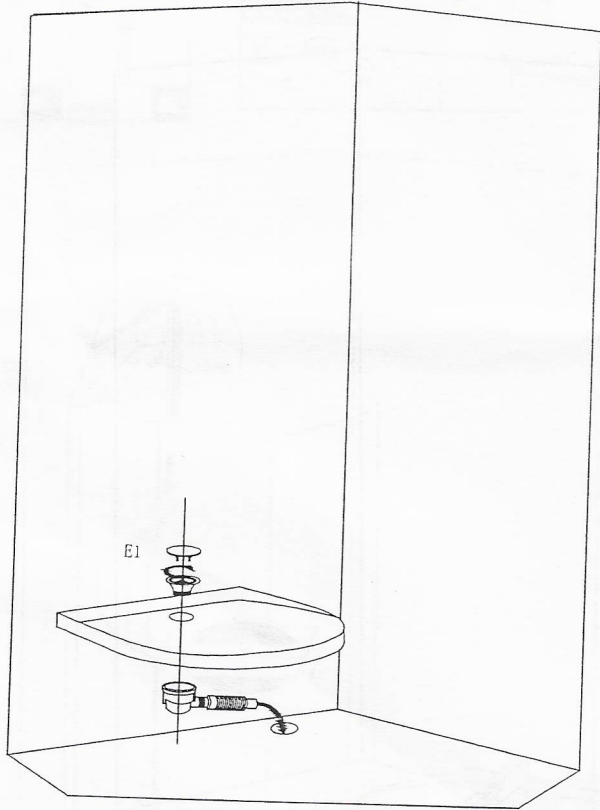

Installation Process