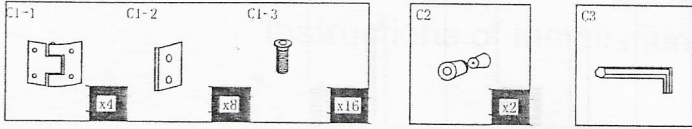

Installation Process