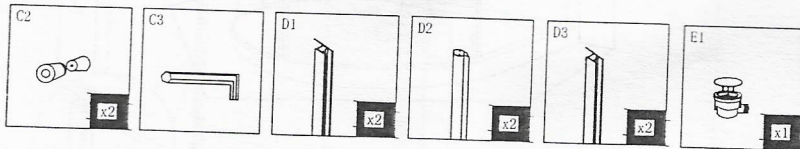

Preparations