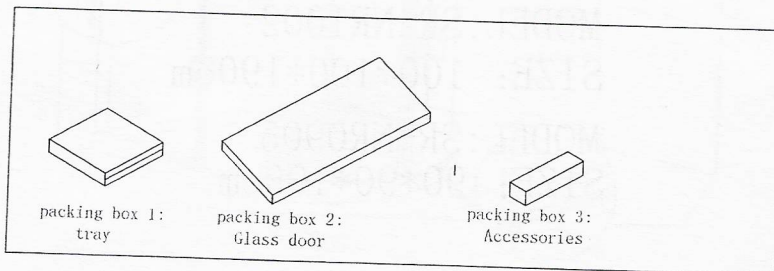

Preparations