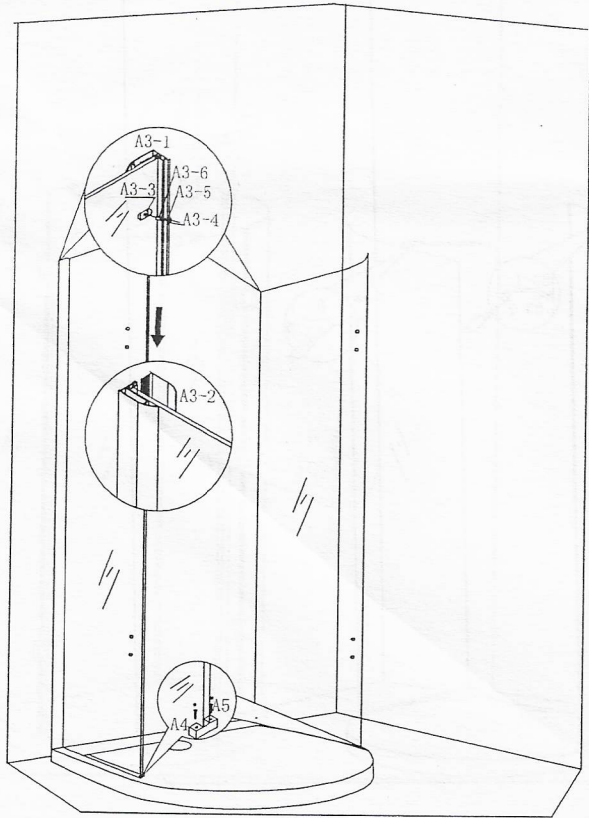

Installation Process