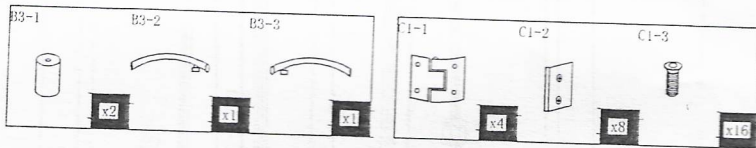

Preparations