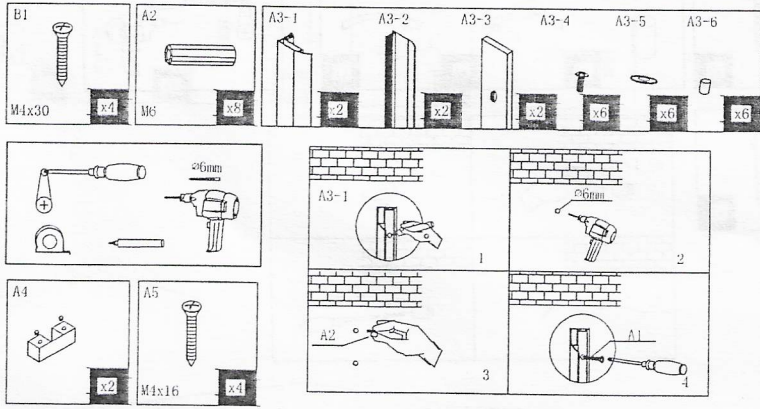

Installation Process