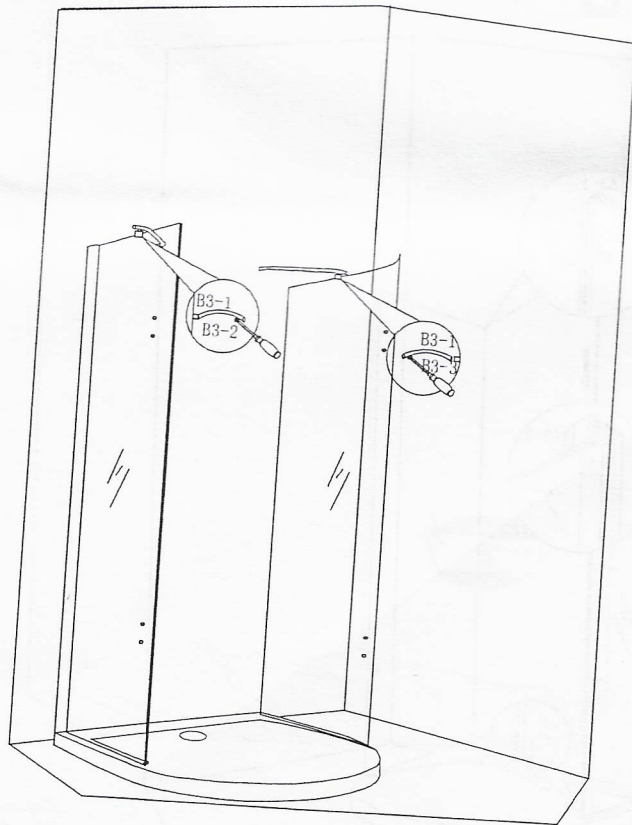

Installation Process