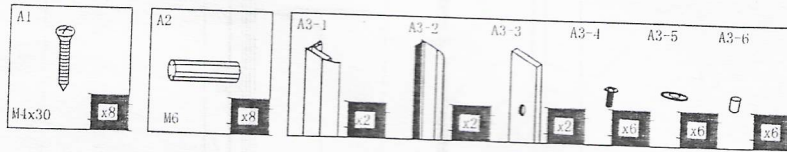

Preparations