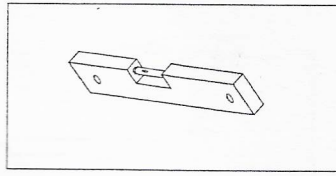

Installation Process