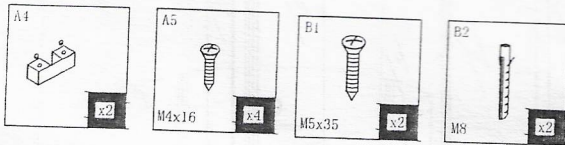

Preparations