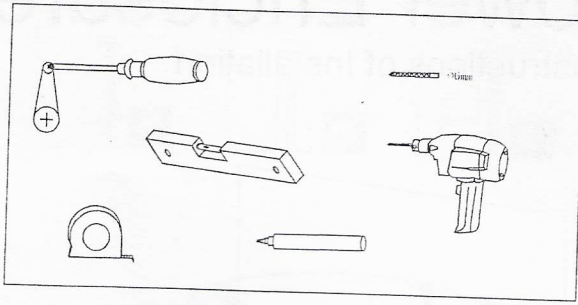

Preparations