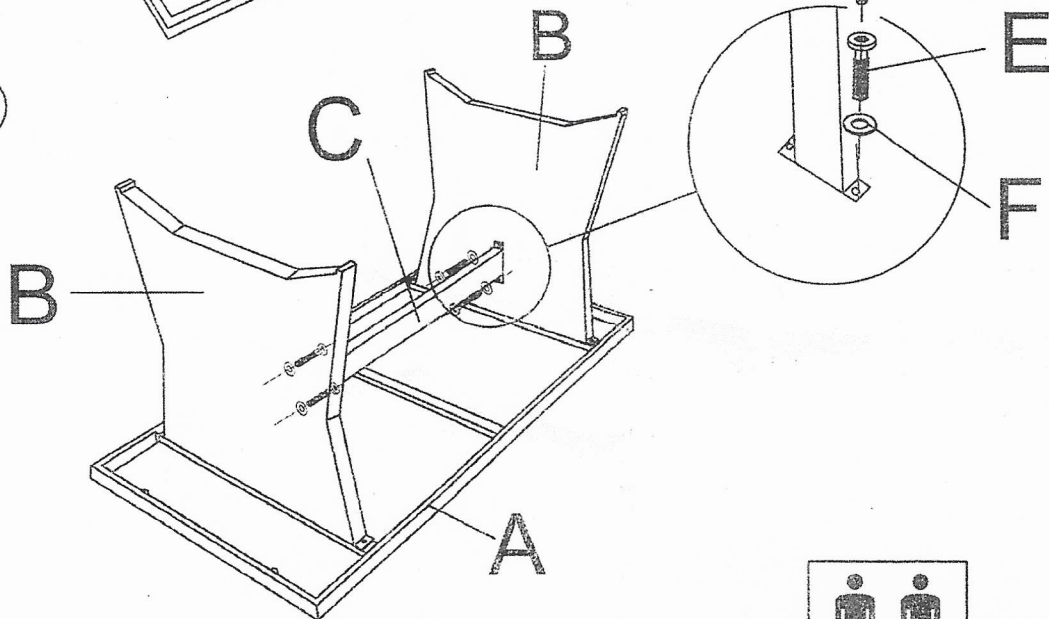

La Palma II  
Tisch

A		1
B		2
C		1
D		1

E	 M6x20mm	8
F		8
G		1

①

②

③

④

# Assembly Instruction

La Palma II  
Sofa

NO	PART LIST	DESCRPTION	PTY/PCS
A		SEAT	1
B		BACK	1
C		ARMREST	1
D		BOLT (M6*60mm)	1
E		BOLT (M6*10mm)	9
F		STEEL WASHER	10