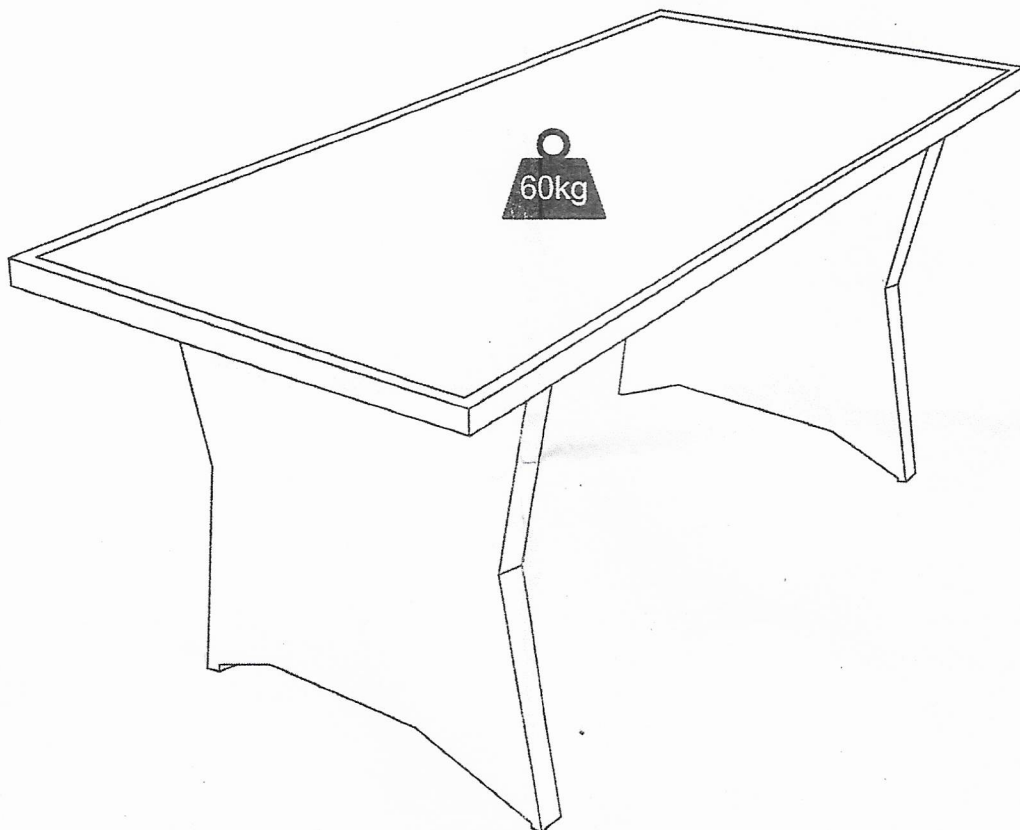

La Palma II  
Tisch

A		1
B		2
C		1
D		1

E	 M6x20mm	8
F		8
G		1

①

②

③

④

# Assembly Instruction

La Palma II  
Sofa

NO	PART LIST	DESCRPTION	PTY/PCS
A		SEAT	1
B		BACK	1
C		ARMREST	1
D		BOLT (M6*60mm)	1
E		BOLT (M6*10mm)	9
F		STEEL WASHER	10