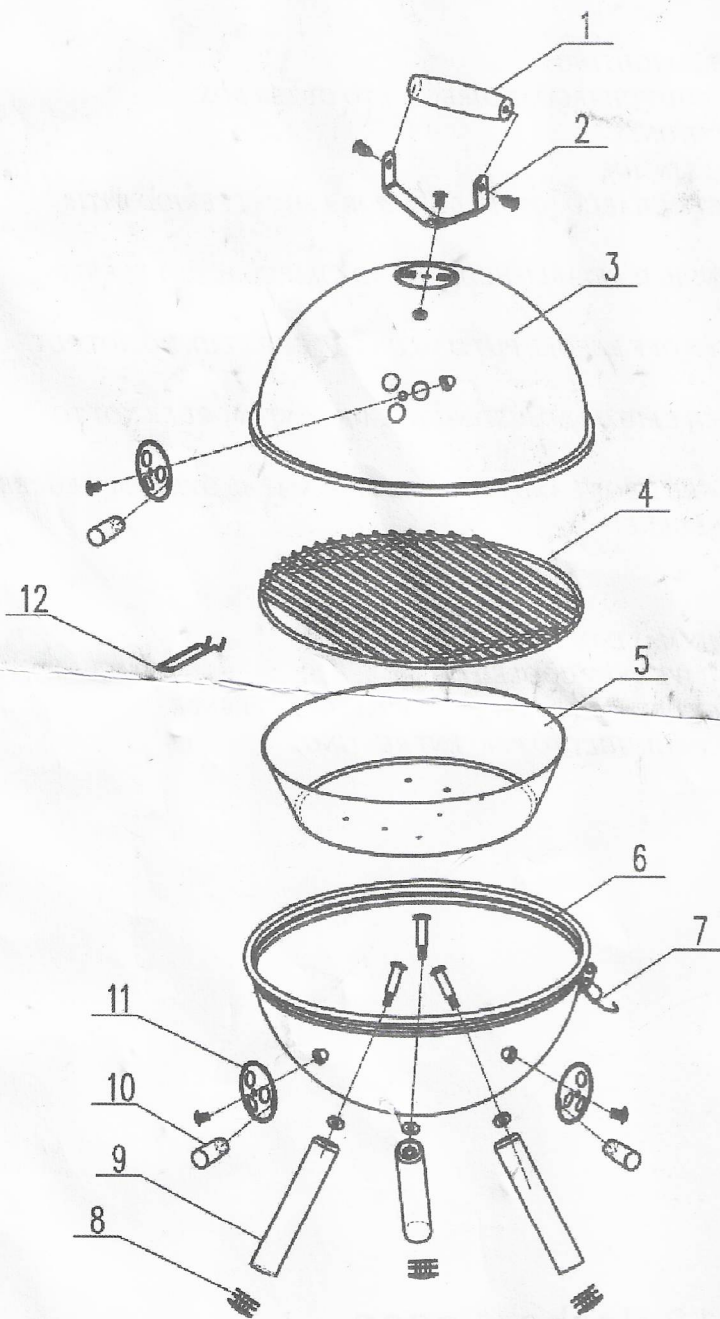

KBW Trading GmbH
ART NUMBER: 2129/2130/2131/2132

Assembly Instruction

Parts list

1, wooden handle	1pc
2, rack for handle	1pc
3, grill lid	1pc
4, cooking grill	1pc
5, charcoal rack	1pc
6, grill bowl	1pc
7, latch	2pcs
8, caps for legs	3pcs
9, legs	3pcs
10, nut for air vent	3pcs
11, air vent	3pcs
12, handle for grill	1pc

 ST4.8X10 2PCS

 M5X8 4PCS

 M6x28x40 3PCS

 M5 4 PCS

 Ø6/Ø22 3PCS

ATTENTION

Put charcoal into grill charcoal box Do not put charcoal directly to outer box !

Do not use spirit or petrol for lighting or re-lighting ! Use only firelighters complying to EN 1860-3