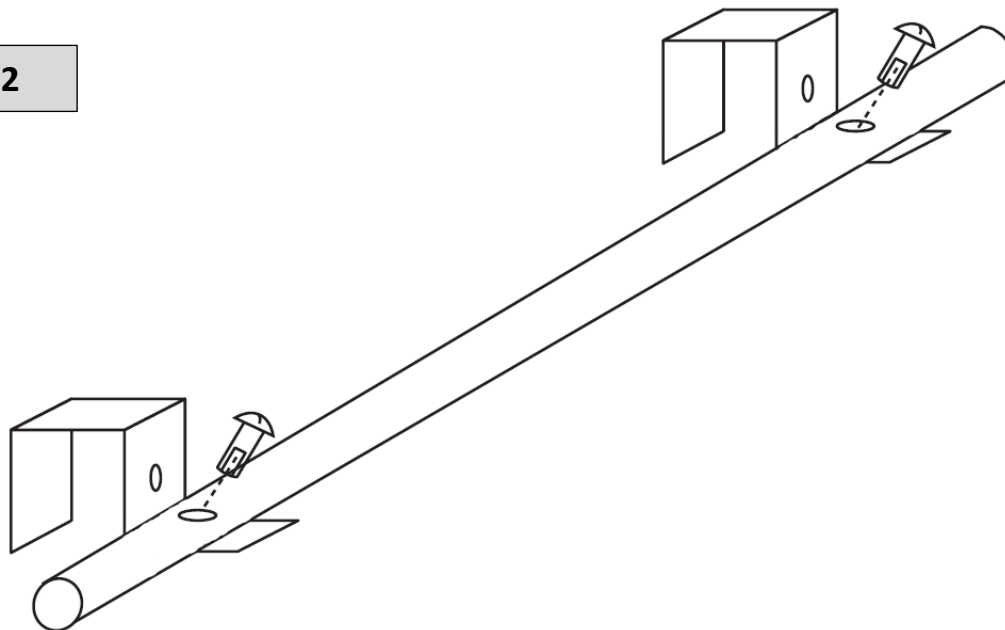

More products for your garden

can be found on

www.jet-line.de

Product-Code:

23108 (beige) + 23109 (anthracite)

Product-Dimensions:

approx. 400 X 300 cm

Part-List

	2 x
	16 x
 M6 × 30	8 x
	8 x
	8 x
	4 x

Assembly-Instruction

STEP 1

STEP 2

STEP 3

STEP 4

Installation-videos and instructions

for our products can be found on