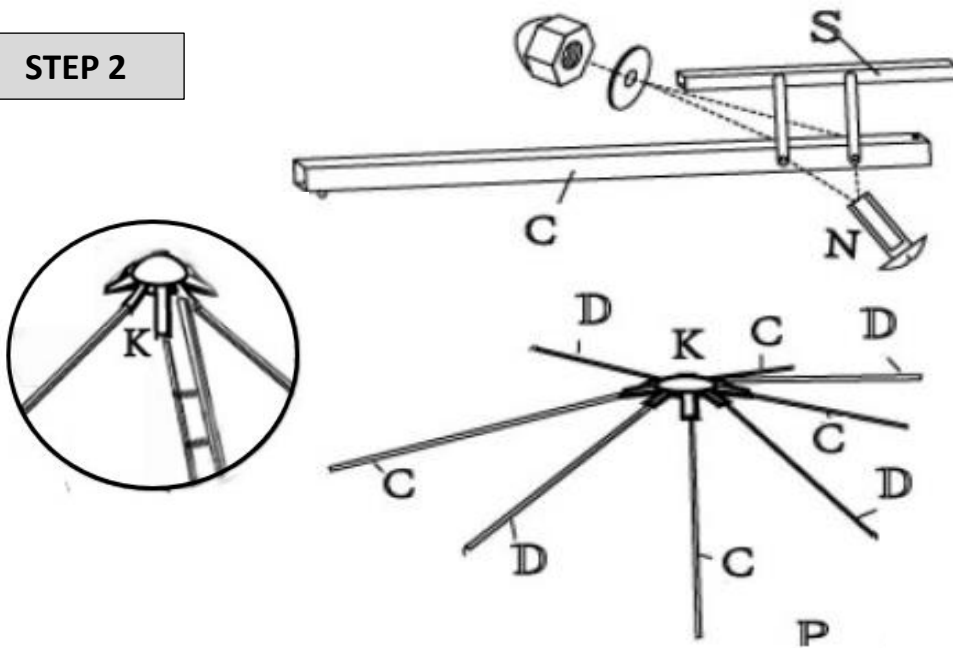

Assembly Instruction

STEP 1

STEP 2

STEP 3