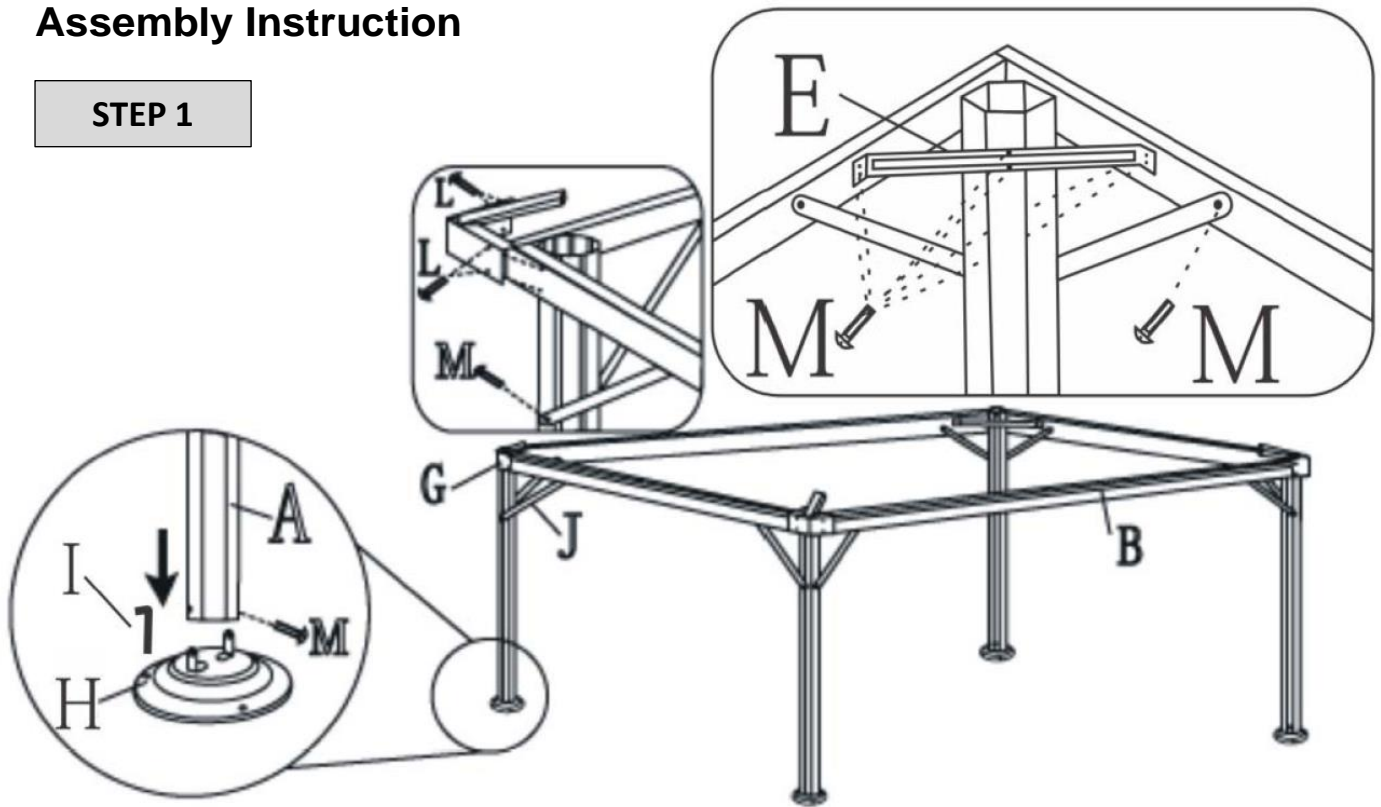

Assembly Instruction

STEP 1