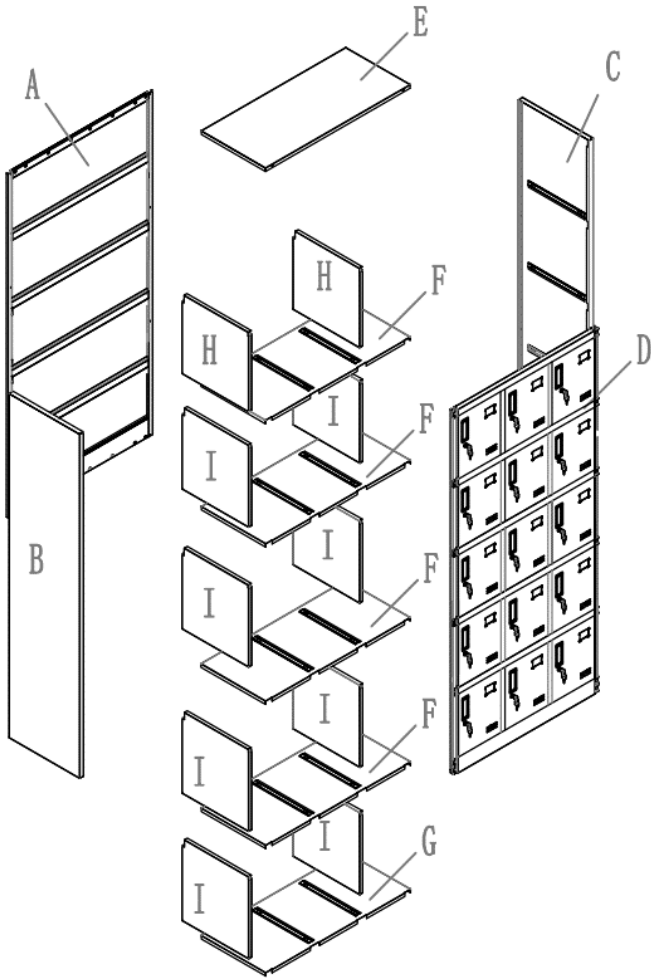

## STEEL CABINET BUDAPEST

Article-No.: 12245, 12249, 12251

- INSTALLATION MANUAL -

**Installation-videos and further instructions**

*for our products can be found on*

[www.jet-line.de](http://www.jet-line.de)

*Username: jet-line • Password: user2011*

**Further products for your office**

*can be found on*

[www.jet-line.de](http://www.jet-line.de)

**Part-List:**

|          |                           |  |
|----------|---------------------------|--|
| <b>A</b> | <b>Rear Panel</b>         | <b>1x</b>  |
| <b>B</b> | <b>Left Side Panel</b>    | <b>1x</b>  |
| <b>C</b> | <b>Right Side Panel</b>   | <b>1x</b>  |
| <b>D</b> | <b>Front Frame</b>        | <b>1x</b>  |
| <b>E</b> | <b>Upper Cover</b>        | <b>1x</b>  |
| <b>F</b> | <b>Intermediate Floor</b> | <b>4x</b>  |
| <b>G</b> | <b>Bottom</b>             | <b>1x</b>  |
| <b>H</b> | <b>Intermediate Wall</b>  | <b>2x</b>  |
| <b>I</b> | <b>Intermediate Wall</b>  | <b>8x</b>  |
| <b>J</b> | <b>Screw</b>              |  <b>18x</b> |

**Instruction:**

**STEP 1**

1. Connect parts A, B and C

STEP 2

2. Install the Front Frame

STEP 3

3. Install the Upper cover E, the intermediate Floors F and the Bottom G

STEP 4