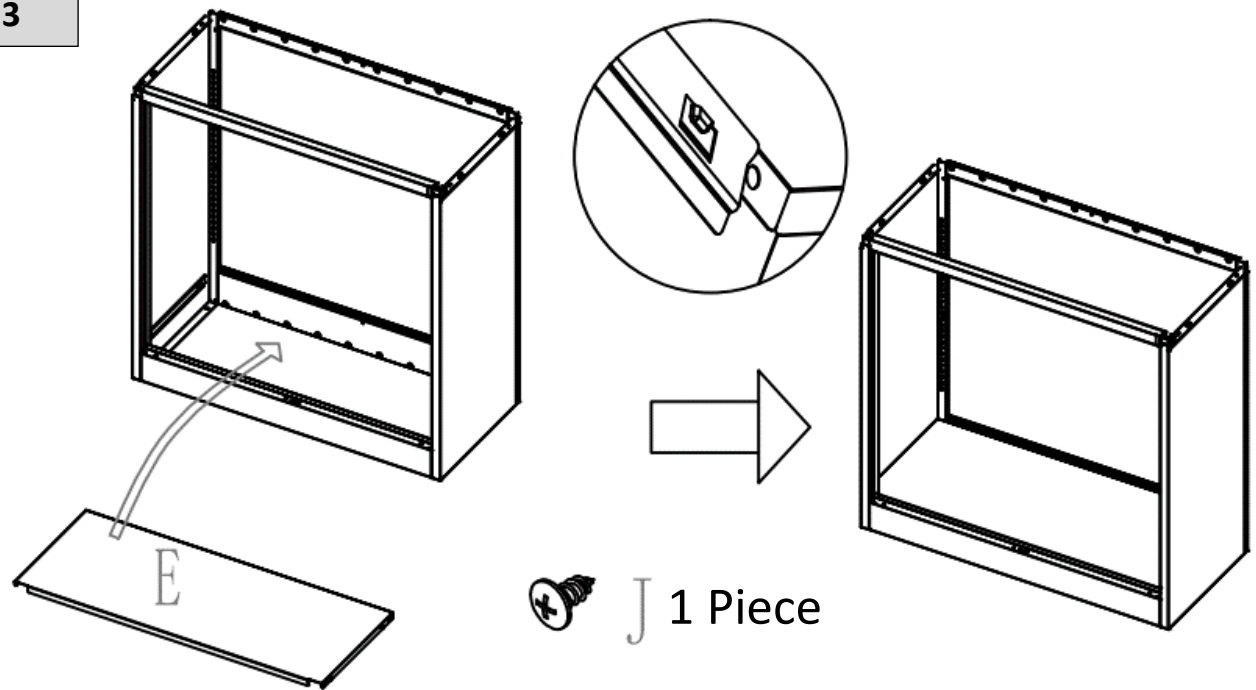

Further products for your office

Can be found on

<https://office-shopping.eu>

Product-Code:
Product-Dimension

12230 (dark gray), 12231 (dark gray-white), 12232 (dark gray-red)
Height: approx. 900 mm, Width: approx. 900 mm, Depth: approx. 400 mm

Part-List:

| | | | |
|---|--------------------|---|----|
| A | Rear Panel | | 1x |
| B | Left Side Panel | | 1x |
| C | Right Side Panel | | 1x |
| D | Front Frame | | 1x |
| E | Bottom | | 1x |
| F | Upper Cover | | 1x |
| G | Intermediate Floor | | 1x |
| H | Left Door | | 1x |
| I | Right Door | | 1x |
| J | Screw |  | 7x |
| K | Clip |  | 4x |
| L | Clip |  | 4x |

Instruction:

STEP 1

1. Connect the Parts A, B and C.
To do so use a total of 6 screws J

STEP 2

2. Install the Front Frame D

STEP 3

J 1 Piece

3. Install the bottom E