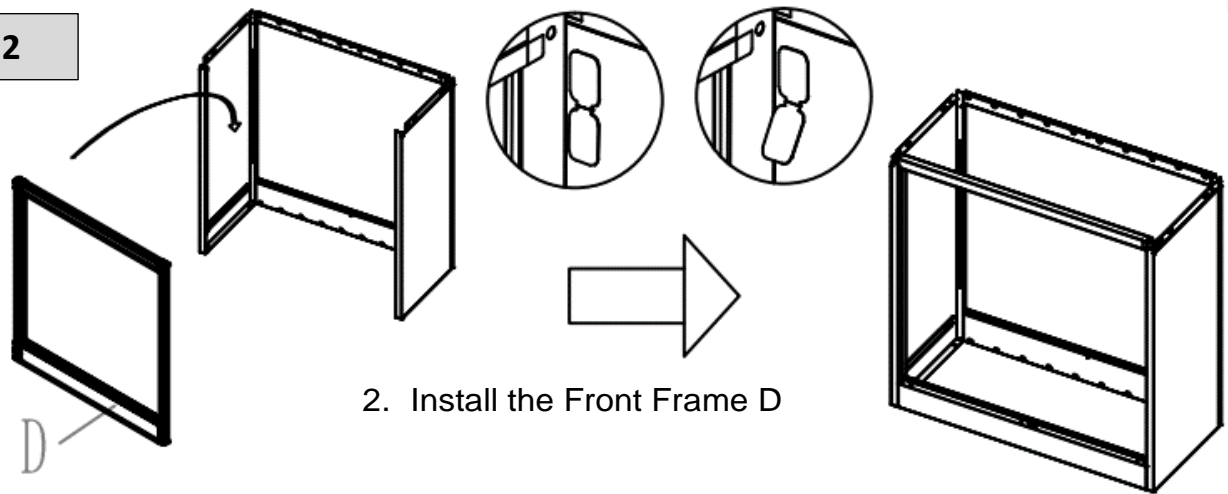

Further products for your office

Can be found on

<https://office-shopping.eu>

Product-Code:
Product-Dimension

12230 (dark gray), 12231 (dark gray-white), 12232 (dark gray-red)
Height: approx. 900 mm, Width: approx. 900 mm, Depth: approx. 400 mm

Part-List:

| | | | |
|---|--------------------|---|----|
| A | Rear Panel | | 1x |
| B | Left Side Panel | | 1x |
| C | Right Side Panel | | 1x |
| D | Front Frame | | 1x |
| E | Bottom | | 1x |
| F | Upper Cover | | 1x |
| G | Intermediate Floor | | 1x |
| H | Left Door | | 1x |
| I | Right Door | | 1x |
| J | Screw |  | 7x |
| K | Clip |  | 4x |
| L | Clip |  | 4x |

Instruction:

STEP 1

1. Connect the Parts A, B and C.
To do so use a total of 6 screws J

STEP 2

2. Install the Front Frame D

STEP 3

J 1 Piece

3. Install the bottom E