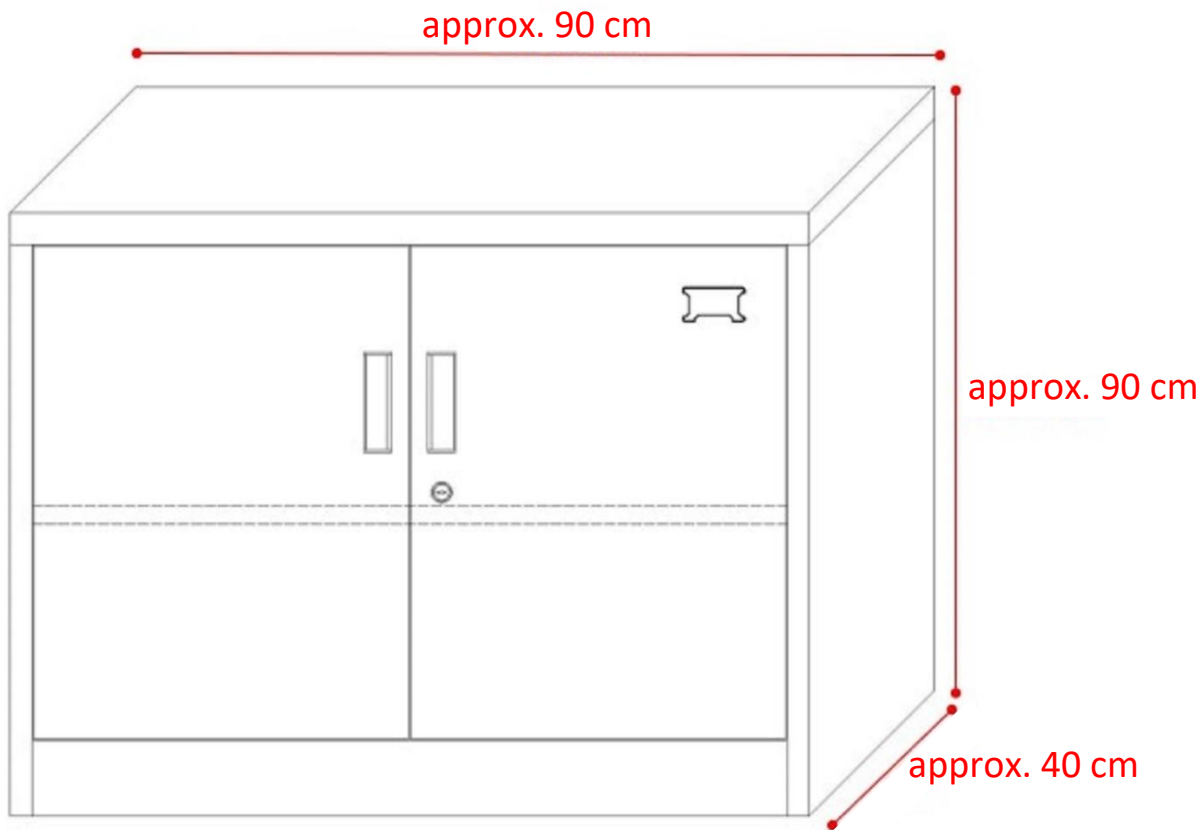

Installations-videos and further instructions

for our products can be found on

www.jet-line-e-trade.de

Username: jet-line • Password: user2011