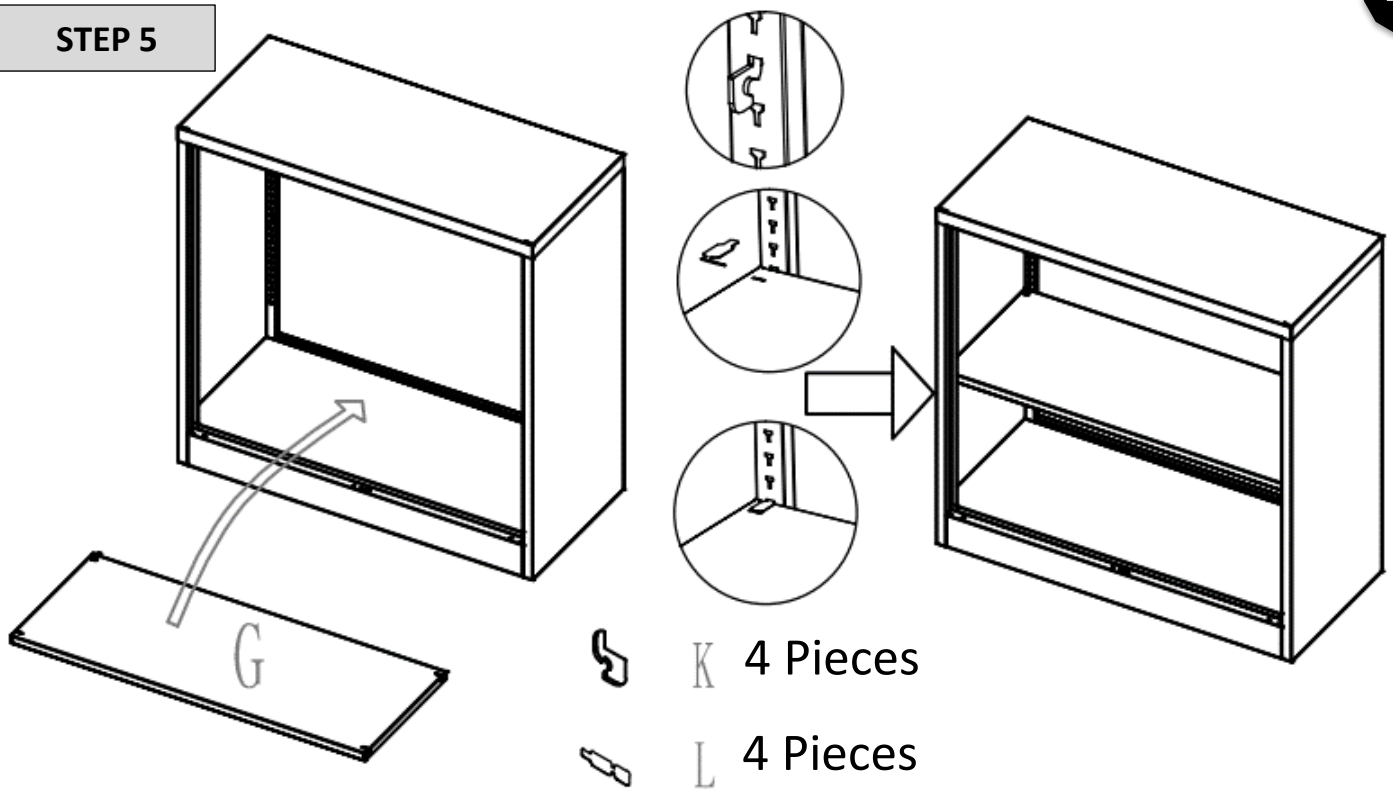

STEP 5

5. Install the Intermediate Floor G