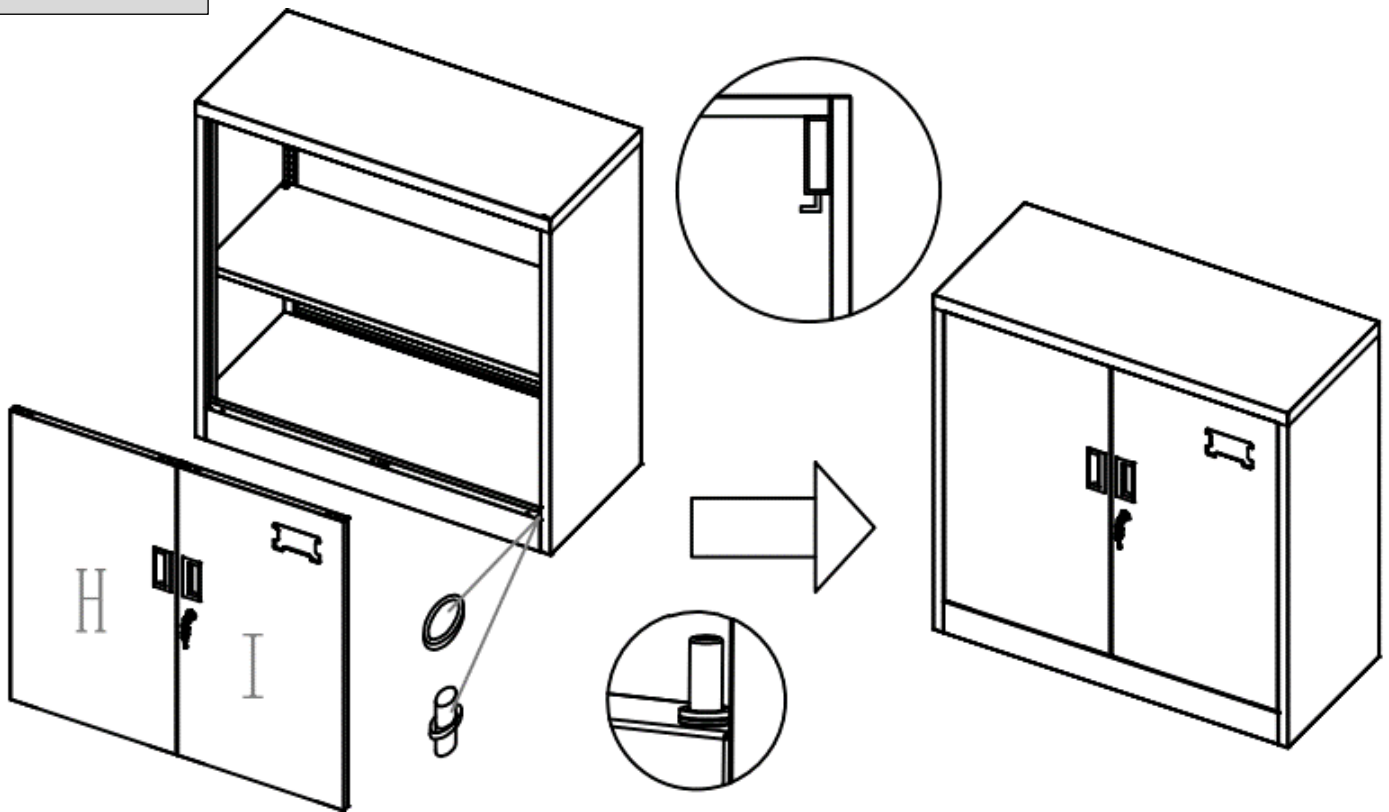

Further products for your office

Can be found on

<https://office-shopping.eu>

Product-Code:
Product-Dimension

12230 (dark gray), 12231 (dark gray-white), 12232 (dark gray-red)
Height: approx. 900 mm, Width: approx. 900 mm, Depth: approx. 400 mm

Instruction:

STEP 1

1. Connect the Parts A, B and C.
To do so use a total of 6 screws J

STEP 2

2. Install the Front Frame D

STEP 3

J 1 Piece

3. Install the bottom E

STEP 4

4. Install the Upper Cover F as shown in the drawing

STEP 5

5. Install the Intermediate Floor G

STEP 6

6. Install the Doors H and I

Installations-videos and further instructions

for our products can be found on