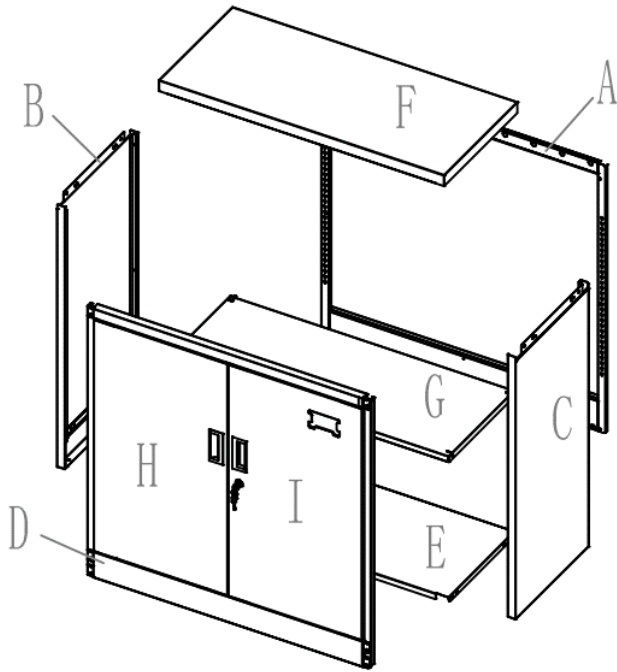

Further products for your office

Can be found on

<https://office-shopping.eu>

Product-Code:
Product-Dimension

12230 (dark gray), 12231 (dark gray-white), 12232 (dark gray-red)
Height: approx. 900 mm, Width: approx. 900 mm, Depth: approx. 400 mm

Part-List:

| | | | |
|---|--------------------|---|----|
| A | Rear Panel | | 1x |
| B | Left Side Panel | | 1x |
| C | Right Side Panel | | 1x |
| D | Front Frame | | 1x |
| E | Bottom | | 1x |
| F | Upper Cover | | 1x |
| G | Intermediate Floor | | 1x |
| H | Left Door | | 1x |
| I | Right Door | | 1x |
| J | Screw |  | 7x |
| K | Clip |  | 4x |
| L | Clip |  | 4x |