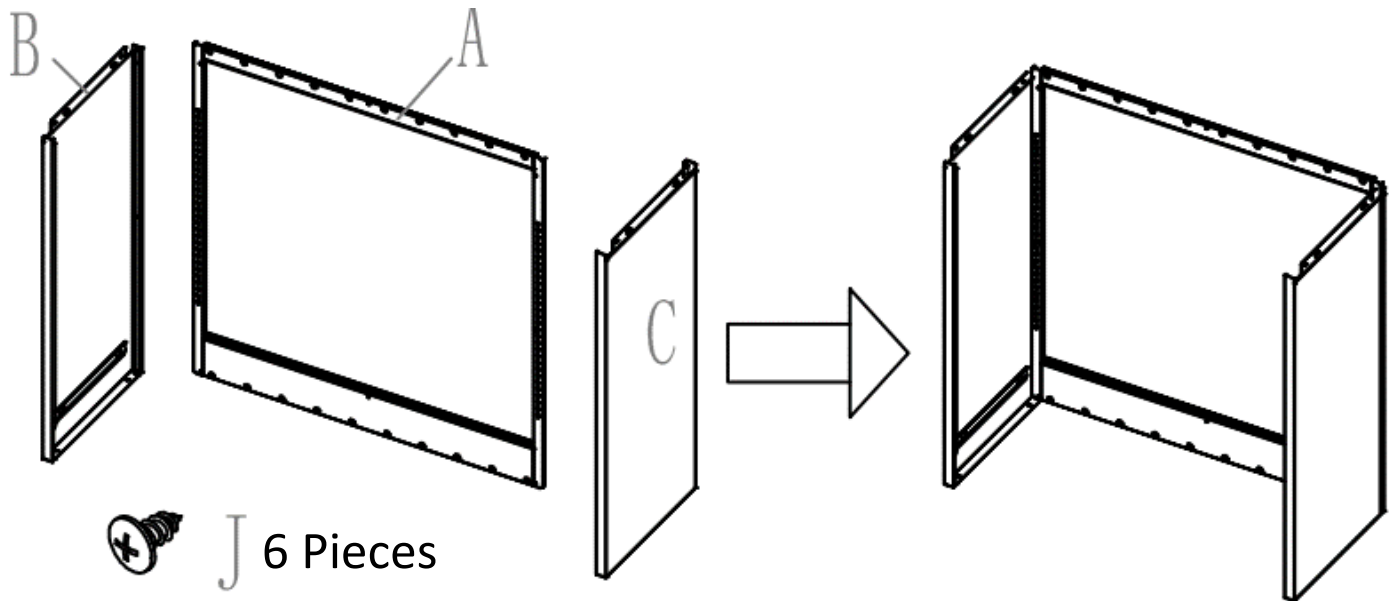

Instruction:

STEP 1

1. Connect the Parts A, B and C.
To do so use a total of 6 screws J