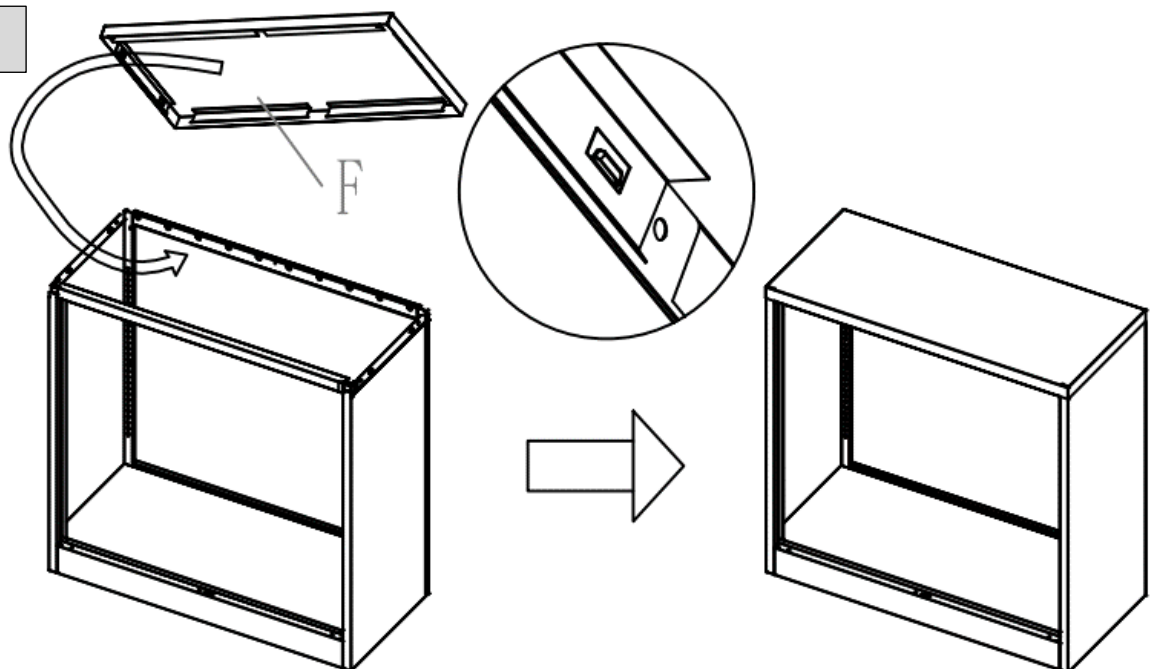

STEP 4

4. Install the Upper Cover F as shown in the drawing