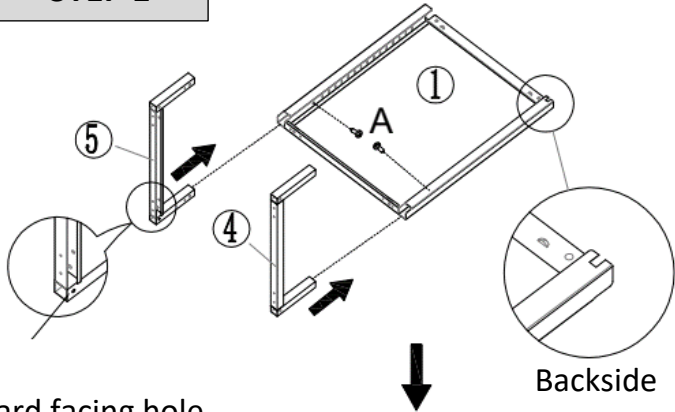

Aufbauanleitung:

STEP 1