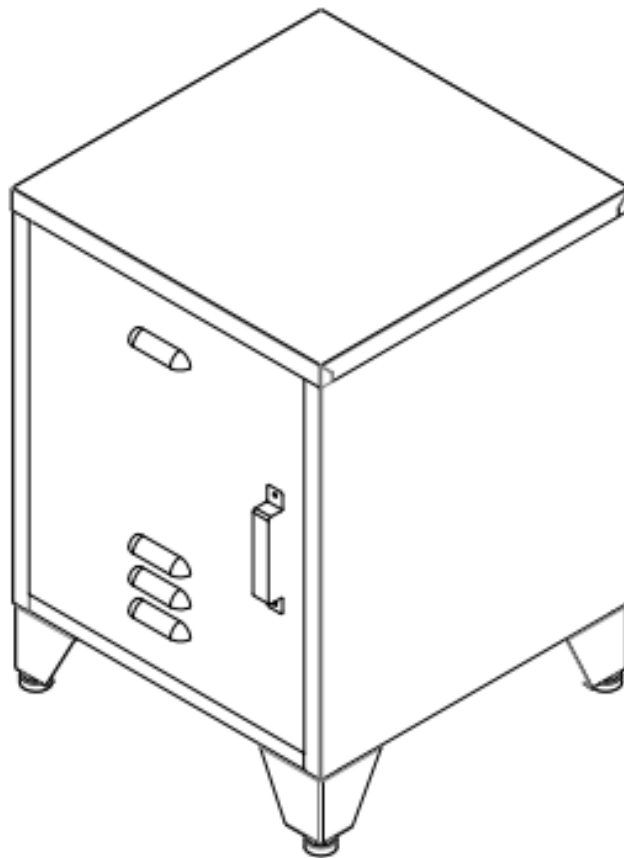

## STEEL CABINET MINSKOW

Article-No.: 12244, 12247, 12248

- INSTALLATION MANUAL -

### **Further products for your office**

*can be found on*

[www.jet-line.de](http://www.jet-line.de)

Product-Code:  
Product-Dimension:

12244 (dark grey), 12247 (white), 12248 (red)  
Height: approx. 550 mm, Width: approx. 400 mm, Depth: approx. 400 mm

Part-List:

1	Left Side Panel		1x
2	Right Side Panel		1x
3	Rear Panel		1x
4	Frame Connection Part		1x
5	Frame Connection Part		1x
6	Upper Cover		1x
7	Bottom		1x
8	Intermediate Floor		1x
9	Feet		4x
10	Door		1x
A	Screw M5x10		20x
B	Screw M5x10		2x
C	Nut M5		2x
D	Clip		4x
E	Handle		1x
F	Clip		4x
G	Door-Hinge		1x
H	Washer		1x