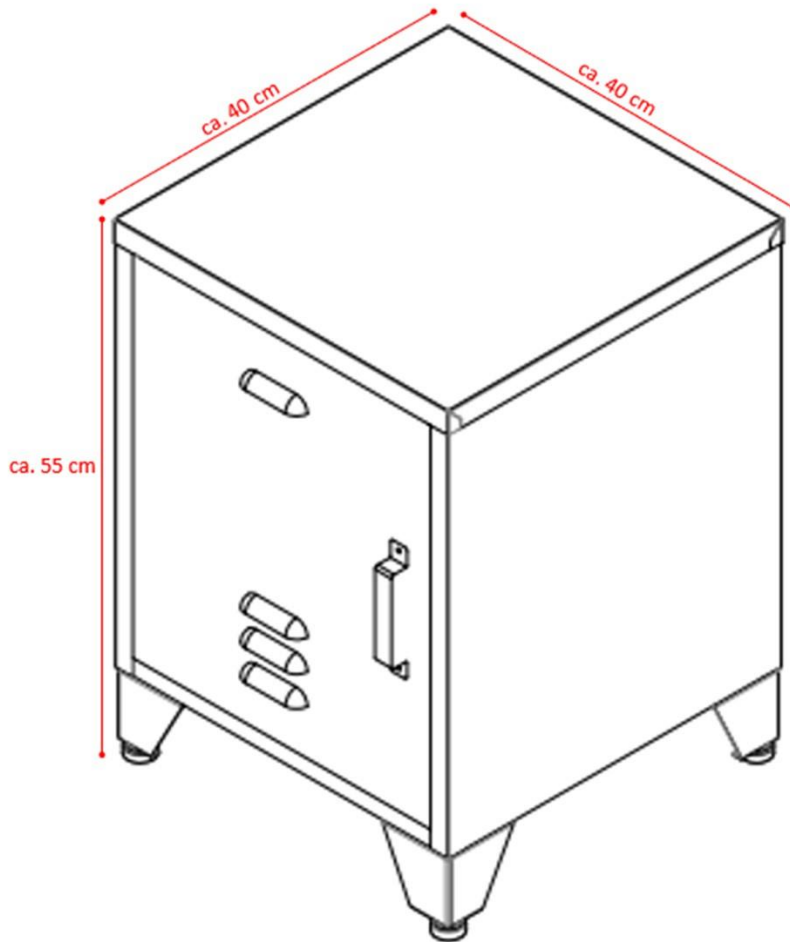

Installation-videos and further instructions

for our products can be found on

www.jet-line.de

Username: jet-line • Password: user2011