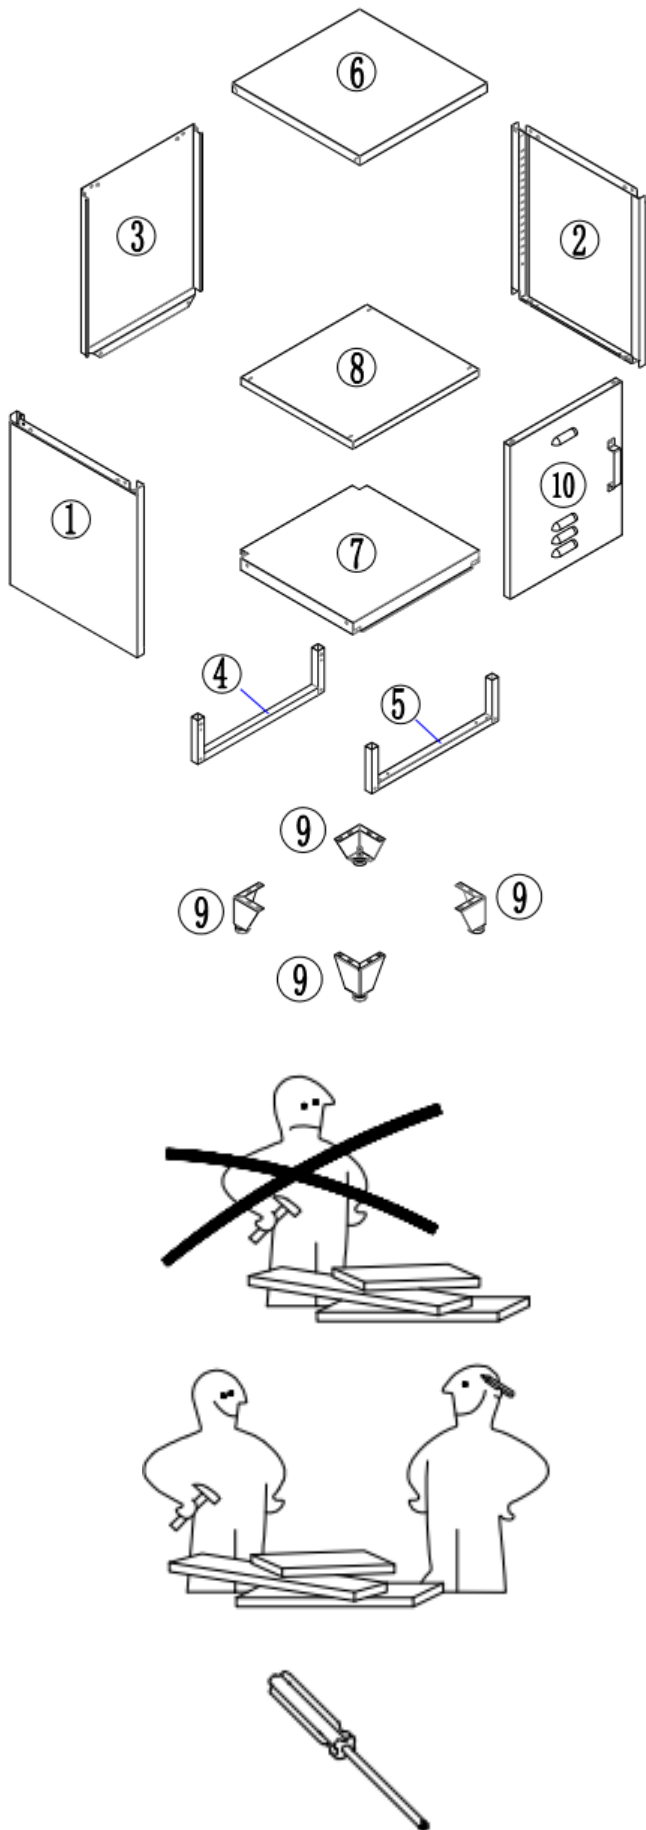

### **Further products for your office**

*can be found on*

[www.jet-line.de](http://www.jet-line.de)

Product-Code:  
Product-Dimension:

12244 (dark grey), 12247 (white), 12248 (red)  
Height: approx. 550 mm, Width: approx. 400 mm, Depth: approx. 400 mm

Part-List:

1	Left Side Panel		1x
2	Right Side Panel		1x
3	Rear Panel		1x
4	Frame Connection Part		1x
5	Frame Connection Part		1x
6	Upper Cover		1x
7	Bottom		1x
8	Intermediate Floor		1x
9	Feet		4x
10	Door		1x
A	Screw M5x10		20x
B	Screw M5x10		2x
C	Nut M5		2x
D	Clip		4x
E	Handle		1x
F	Clip		4x
G	Door-Hinge		1x
H	Washer		1x