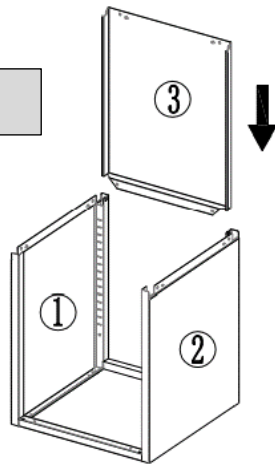

Aufbauanleitung:

STEP 1

STEP 2

STEP 3