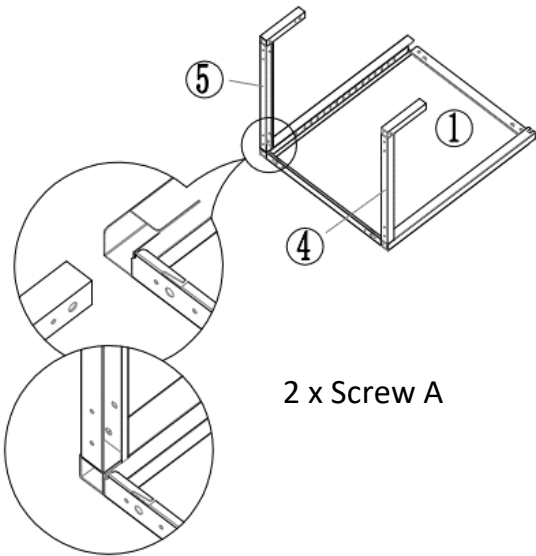

Aufbauanleitung:

STEP 1