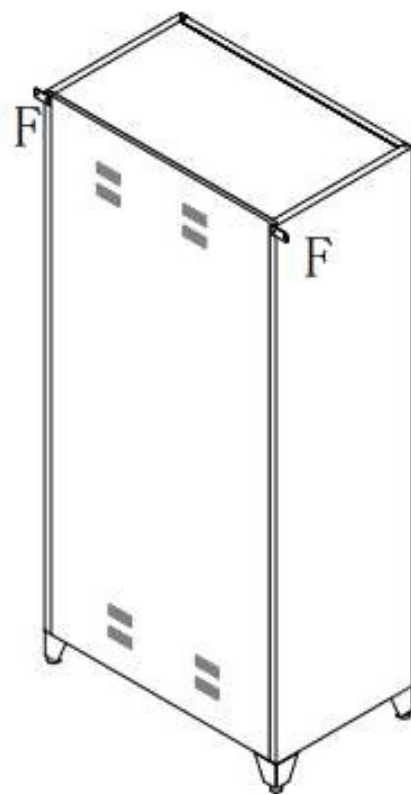

Username: jet-line • Password: user2011

**Further products for your office**  
can be found on  
[www.jet-line.de](http://www.jet-line.de)

Part-List:

1	Left Side Panel		1x
2	Right Side Panel		1x
3	Rear Panel		1x
4	Front Panel		1x
5	Upper Cover		1x
6	Bottom		1x
7	Intermediate Wall		1x
8	Intermediate Floor		3x
9	Intermediate Floor		1x
10	Hanging Rail		1x
11	Feet		4x
A	Screw M5x10		38x
B	Screw M5x10		4x
C	Nut M5		4x
D	Clip		16x
E	Handle		2x
F	Clip		2x

13 x Screw A

STEP 6

STEP 7

Maximum weight per floor: 40 kg

STEP 8

- 4 x Screw B
- 4 x Nut C
- 2 x Handle E

STEP 9

- 2 x Screw A
- 2 x Clip F