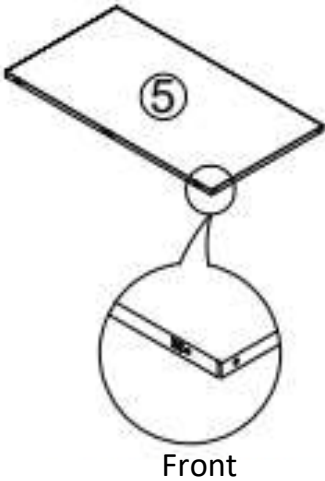

Username: jet-line • Password: user2011

**Further products for your office**  
can be found on  
[www.jet-line.de](http://www.jet-line.de)

Part-List:

1	Left Side Panel		1x
2	Right Side Panel		1x
3	Rear Panel		1x
4	Front Panel		1x
5	Upper Cover		1x
6	Bottom		1x
7	Intermediate Wall		1x
8	Intermediate Floor		3x
9	Intermediate Floor		1x
10	Hanging Rail		1x
11	Feet		4x
A	Screw M5x10		38x
B	Screw M5x10		4x
C	Nut M5		4x
D	Clip		16x
E	Handle		2x
F	Clip		2x

Instruction:

STEP 2

STEP 1

6 x Screw A

STEP 3

Front

STEP 4

STEP 5