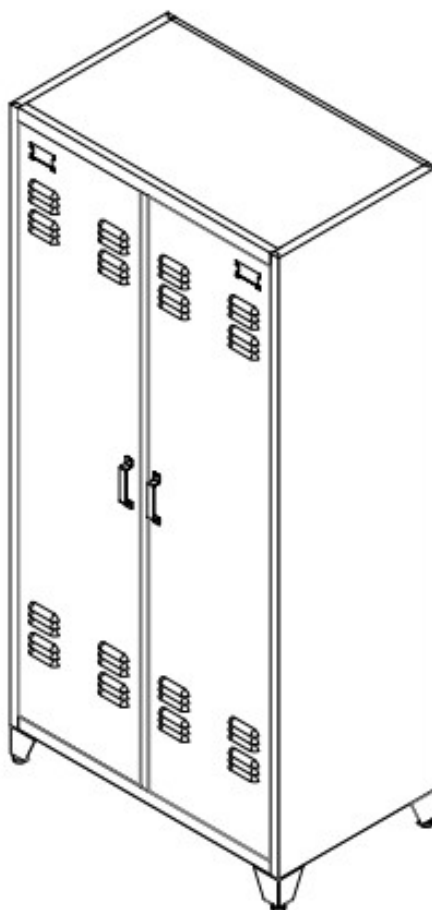

## STEEL CABINET ODESSA

Article-No.: 12241, 12242, 12243

- INSTALLATION MANUAL -

**Installation-videos and further instructions**  
for our products can be found on  
[www.jet-line.de](http://www.jet-line.de)

Username: jet-line • Password: user2011

**Further products for your office**  
can be found on  
[www.jet-line.de](http://www.jet-line.de)

Part-List:

1	Left Side Panel		1x
2	Right Side Panel		1x
3	Rear Panel		1x
4	Front Panel		1x
5	Upper Cover		1x
6	Bottom		1x
7	Intermediate Wall		1x
8	Intermediate Floor		3x
9	Intermediate Floor		1x
10	Hanging Rail		1x
11	Feet		4x
A	Screw M5x10		38x
B	Screw M5x10		4x
C	Nut M5		4x
D	Clip		16x
E	Handle		2x
F	Clip		2x

Instruction:

STEP 2

STEP 1

6 x Screw A

STEP 3

Front

STEP 4

STEP 5