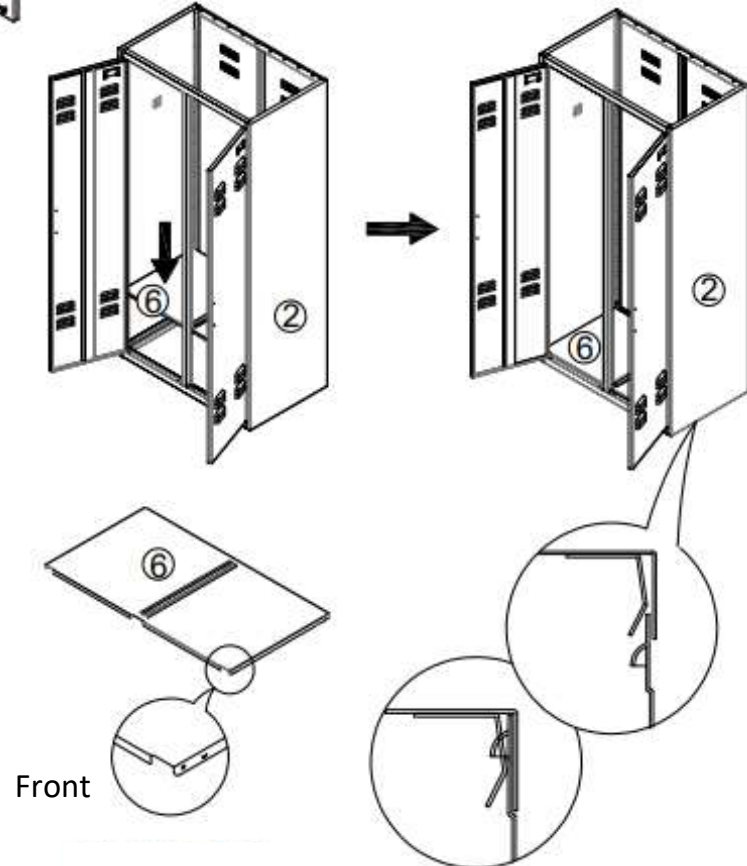

Username: jet-line • Password: user2011

**Further products for your office**  
can be found on  
[www.jet-line.de](http://www.jet-line.de)

Part-List:

1	Left Side Panel		1x
2	Right Side Panel		1x
3	Rear Panel		1x
4	Front Panel		1x
5	Upper Cover		1x
6	Bottom		1x
7	Intermediate Wall		1x
8	Intermediate Floor		3x
9	Intermediate Floor		1x
10	Hanging Rail		1x
11	Feet		4x
A	Screw M5x10		38x
B	Screw M5x10		4x
C	Nut M5		4x
D	Clip		16x
E	Handle		2x
F	Clip		2x

Instruction:

STEP 2

STEP 1

6 x Screw A

STEP 3

Front

STEP 4

STEP 5

13 x Screw A

STEP 6

STEP 7

Maximum weight per floor: 40 kg

STEP 8

- 4 x Screw B
- 4 x Nut C
- 2 x Handle E

STEP 9

- 2 x Screw A
- 2 x Clip F