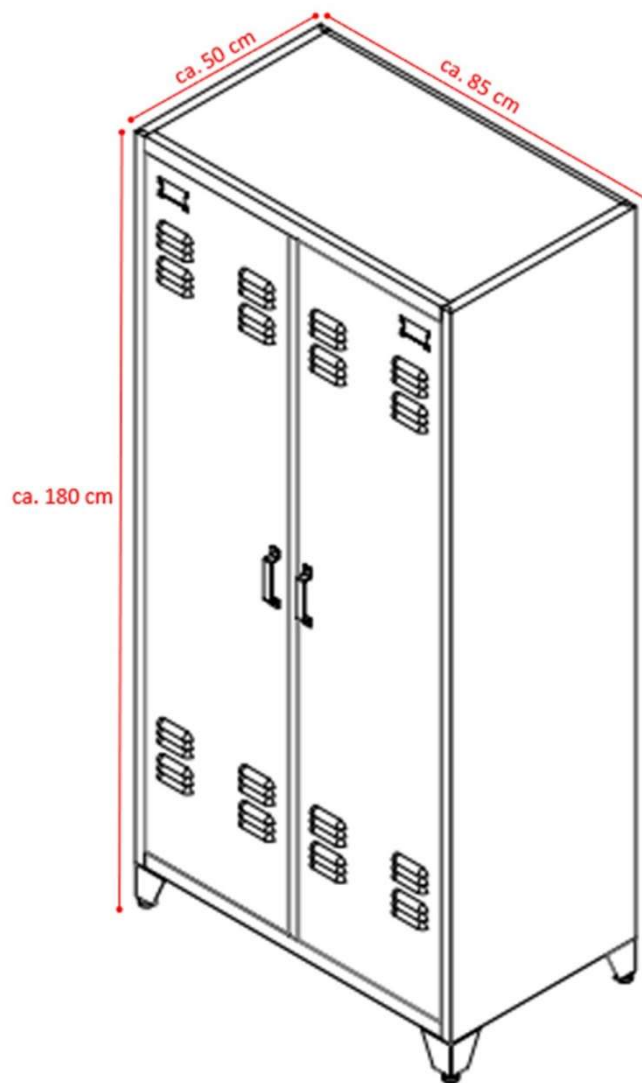

Username: jet-line • Password: user2011

**Further products for your office**  
can be found on  
[www.jet-line.de](http://www.jet-line.de)

Part-List:

1	Left Side Panel		1x
2	Right Side Panel		1x
3	Rear Panel		1x
4	Front Panel		1x
5	Upper Cover		1x
6	Bottom		1x
7	Intermediate Wall		1x
8	Intermediate Floor		3x
9	Intermediate Floor		1x
10	Hanging Rail		1x
11	Feet		4x
A	Screw M5x10		38x
B	Screw M5x10		4x
C	Nut M5		4x
D	Clip		16x
E	Handle		2x
F	Clip		2x

13 x Screw A

STEP 6

STEP 7

Maximum weight per floor: 40 kg

STEP 8

- 4 x Screw B
- 4 x Nut C
- 2 x Handle E

STEP 9

- 2 x Screw A
- 2 x Clip F