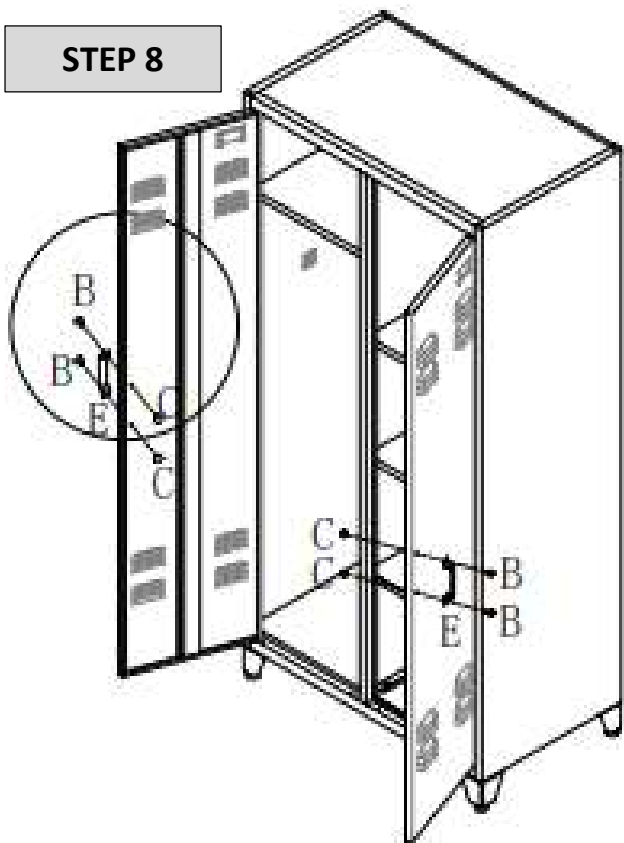

Username: jet-line • Password: user2011

**Further products for your office**  
can be found on  
[www.jet-line.de](http://www.jet-line.de)

Part-List:

1	Left Side Panel		1x
2	Right Side Panel		1x
3	Rear Panel		1x
4	Front Panel		1x
5	Upper Cover		1x
6	Bottom		1x
7	Intermediate Wall		1x
8	Intermediate Floor		3x
9	Intermediate Floor		1x
10	Hanging Rail		1x
11	Feet		4x
A	Screw M5x10		38x
B	Screw M5x10		4x
C	Nut M5		4x
D	Clip		16x
E	Handle		2x
F	Clip		2x

13 x Screw A

STEP 6

STEP 7

Maximum weight per floor: 40 kg

STEP 8

- 4 x Screw B
- 4 x Nut C
- 2 x Handle E

STEP 9

- 2 x Screw A
- 2 x Clip F