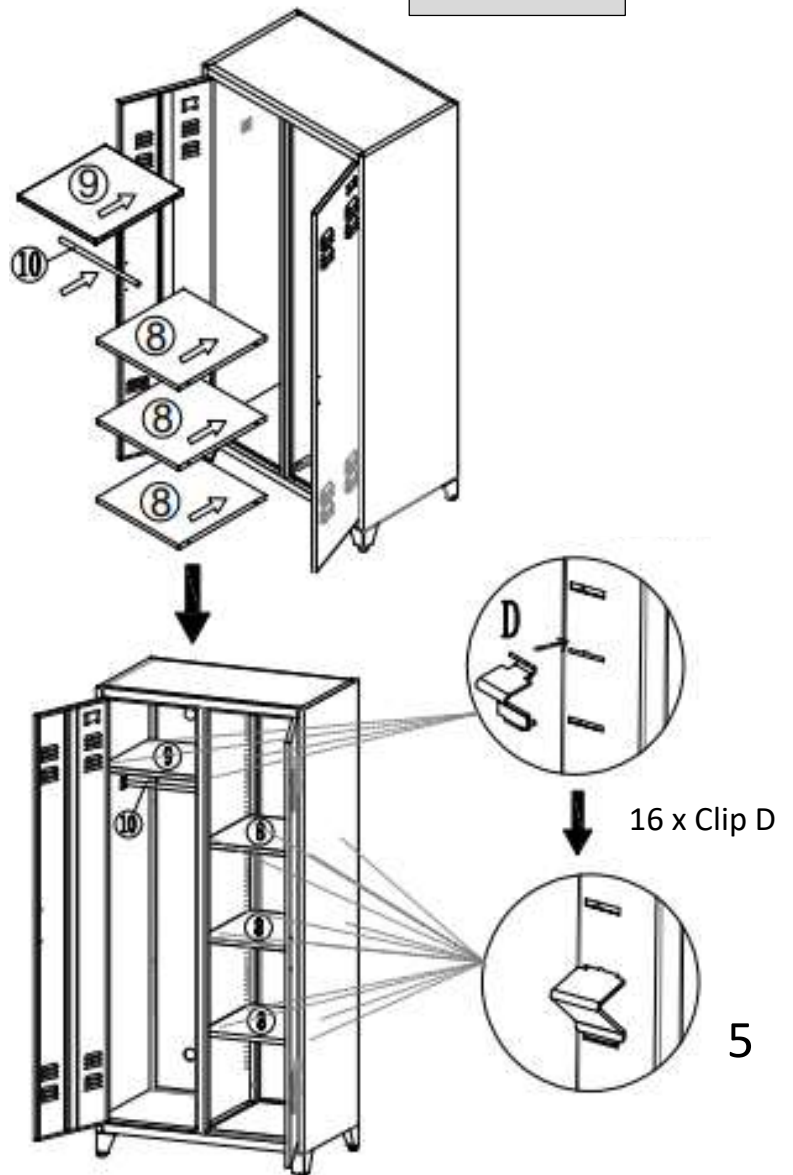

Username: jet-line • Password: user2011

**Further products for your office**  
can be found on  
[www.jet-line.de](http://www.jet-line.de)

Part-List:

1	Left Side Panel		1x
2	Right Side Panel		1x
3	Rear Panel		1x
4	Front Panel		1x
5	Upper Cover		1x
6	Bottom		1x
7	Intermediate Wall		1x
8	Intermediate Floor		3x
9	Intermediate Floor		1x
10	Hanging Rail		1x
11	Feet		4x
A	Screw M5x10		38x
B	Screw M5x10		4x
C	Nut M5		4x
D	Clip		16x
E	Handle		2x
F	Clip		2x

Instruction:

STEP 2

STEP 1

6 x Screw A

STEP 3

Front

STEP 4

STEP 5

13 x Screw A

STEP 6

STEP 7

Maximum weight per floor: 40 kg

STEP 8

- 4 x Screw B
- 4 x Nut C
- 2 x Handle E

STEP 9

- 2 x Screw A
- 2 x Clip F