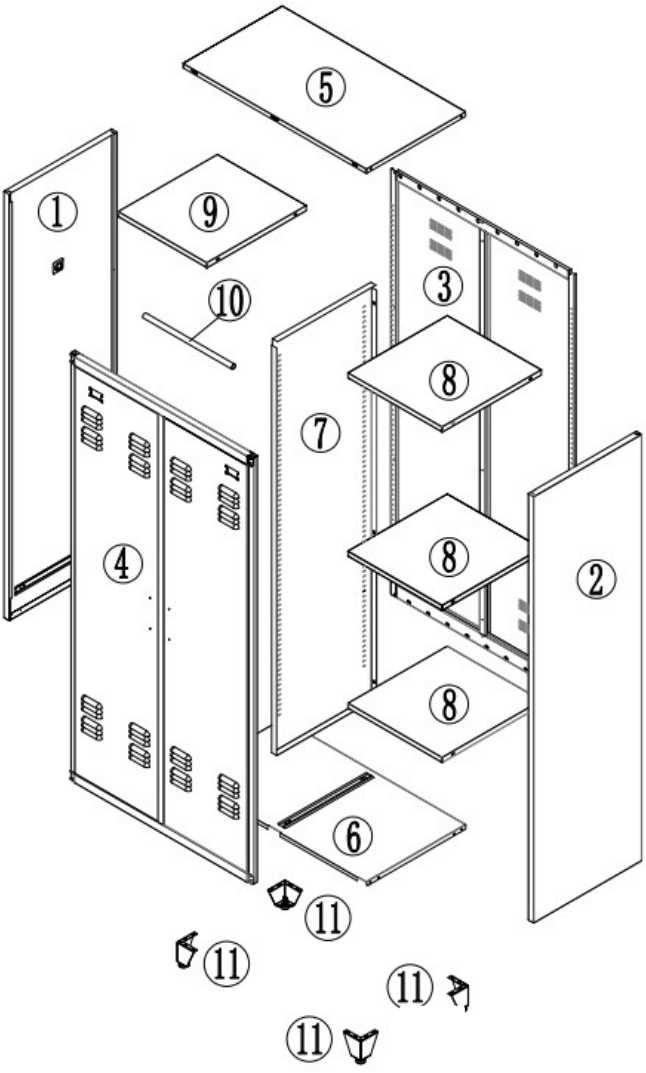

## STEEL CABINET ODESSA

Article-No.: 12241, 12242, 12243

- INSTALLATION MANUAL -

**Installation-videos and further instructions**  
for our products can be found on  
[www.jet-line.de](http://www.jet-line.de)

Username: jet-line • Password: user2011

**Further products for your office**  
can be found on  
[www.jet-line.de](http://www.jet-line.de)

Part-List:

1	Left Side Panel		1x
2	Right Side Panel		1x
3	Rear Panel		1x
4	Front Panel		1x
5	Upper Cover		1x
6	Bottom		1x
7	Intermediate Wall		1x
8	Intermediate Floor		3x
9	Intermediate Floor		1x
10	Hanging Rail		1x
11	Feet		4x
A	Screw M5x10		38x
B	Screw M5x10		4x
C	Nut M5		4x
D	Clip		16x
E	Handle		2x
F	Clip		2x

Instruction:

STEP 2

STEP 1

6 x Screw A

STEP 3

Front

STEP 4

STEP 5