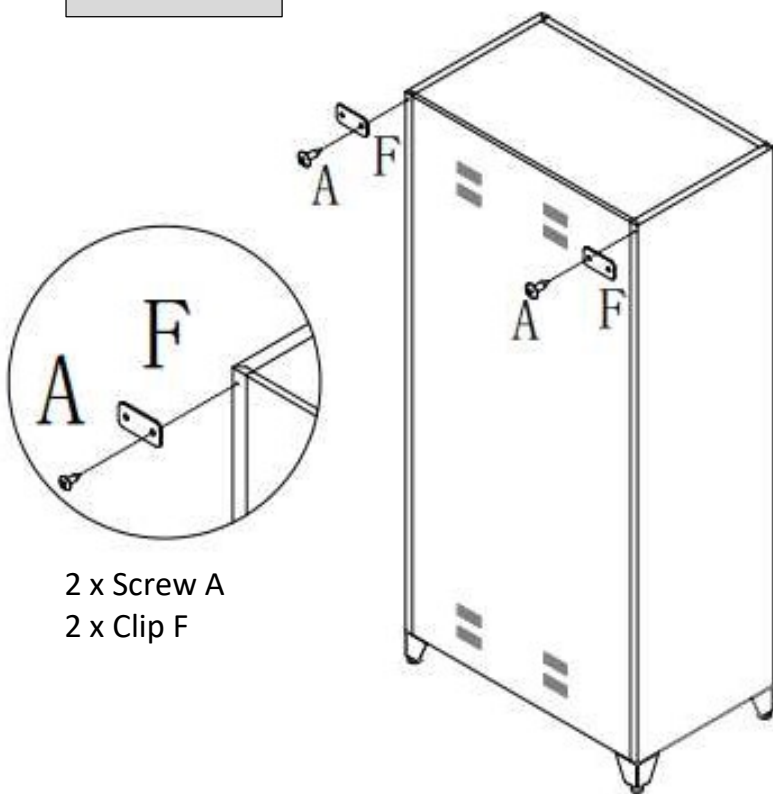

13 x Screw A

STEP 6

STEP 7

Maximum weight per floor: 40 kg

STEP 8

- 4 x Screw B
- 4 x Nut C
- 2 x Handle E

STEP 9

- 2 x Screw A
- 2 x Clip F