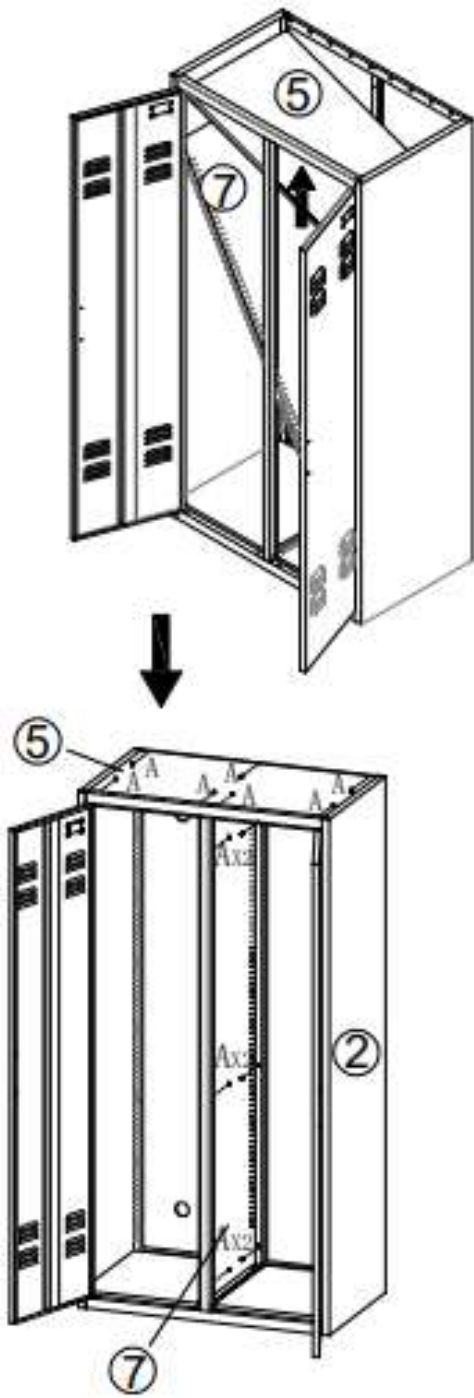

Username: jet-line • Password: user2011

**Further products for your office**  
can be found on  
[www.jet-line.de](http://www.jet-line.de)

Part-List:

1	Left Side Panel		1x
2	Right Side Panel		1x
3	Rear Panel		1x
4	Front Panel		1x
5	Upper Cover		1x
6	Bottom		1x
7	Intermediate Wall		1x
8	Intermediate Floor		3x
9	Intermediate Floor		1x
10	Hanging Rail		1x
11	Feet		4x
A	Screw M5x10		38x
B	Screw M5x10		4x
C	Nut M5		4x
D	Clip		16x
E	Handle		2x
F	Clip		2x

Instruction:

STEP 2

STEP 1

6 x Screw A

STEP 3

Front

STEP 4

STEP 5

13 x Screw A

STEP 6

STEP 7

Maximum weight per floor: 40 kg

STEP 8

- 4 x Screw B
- 4 x Nut C
- 2 x Handle E

STEP 9

- 2 x Screw A
- 2 x Clip F