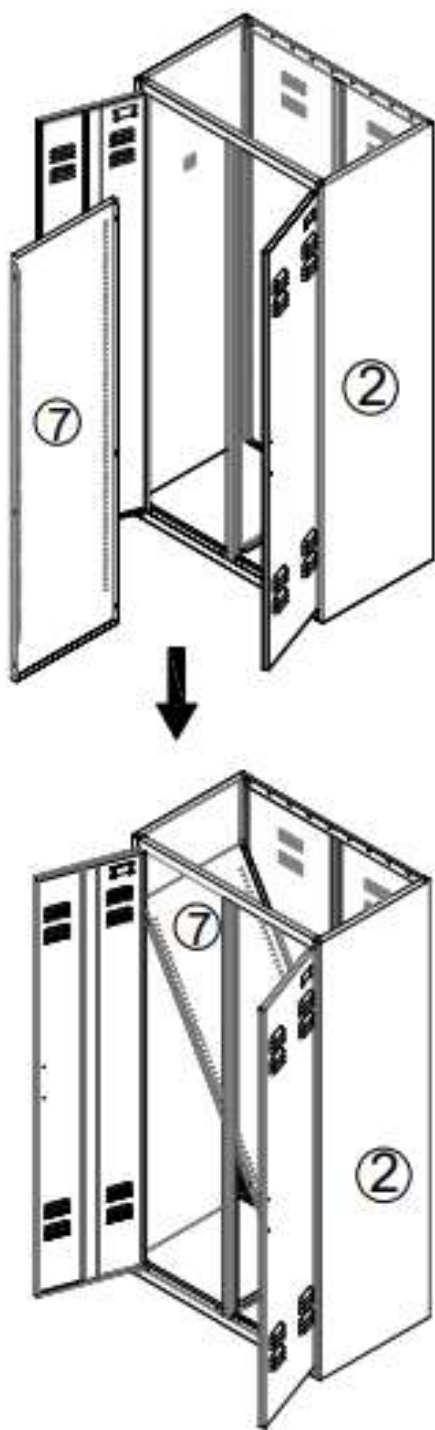

## STEEL CABINET ODESSA

Article-No.: 12241, 12242, 12243

- INSTALLATION MANUAL -

**Installation-videos and further instructions**  
for our products can be found on  
[www.jet-line.de](http://www.jet-line.de)

Username: jet-line • Password: user2011

**Further products for your office**  
can be found on  
[www.jet-line.de](http://www.jet-line.de)

Part-List:

1	Left Side Panel		1x
2	Right Side Panel		1x
3	Rear Panel		1x
4	Front Panel		1x
5	Upper Cover		1x
6	Bottom		1x
7	Intermediate Wall		1x
8	Intermediate Floor		3x
9	Intermediate Floor		1x
10	Hanging Rail		1x
11	Feet		4x
A	Screw M5x10		38x
B	Screw M5x10		4x
C	Nut M5		4x
D	Clip		16x
E	Handle		2x
F	Clip		2x

Instruction:

STEP 2

STEP 1

6 x Screw A

STEP 3

Front

STEP 4

STEP 5

13 x Screw A

STEP 6

STEP 7

Maximum weight per floor: 40 kg

STEP 8

- 4 x Screw B
- 4 x Nut C
- 2 x Handle E

STEP 9

- 2 x Screw A
- 2 x Clip F