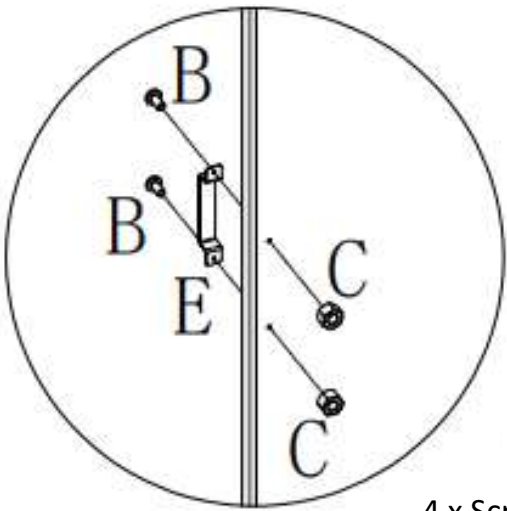

13 x Screw A

STEP 6

STEP 7

Maximum weight per floor: 40 kg

STEP 8

- 4 x Screw B
- 4 x Nut C
- 2 x Handle E

STEP 9

- 2 x Screw A
- 2 x Clip F