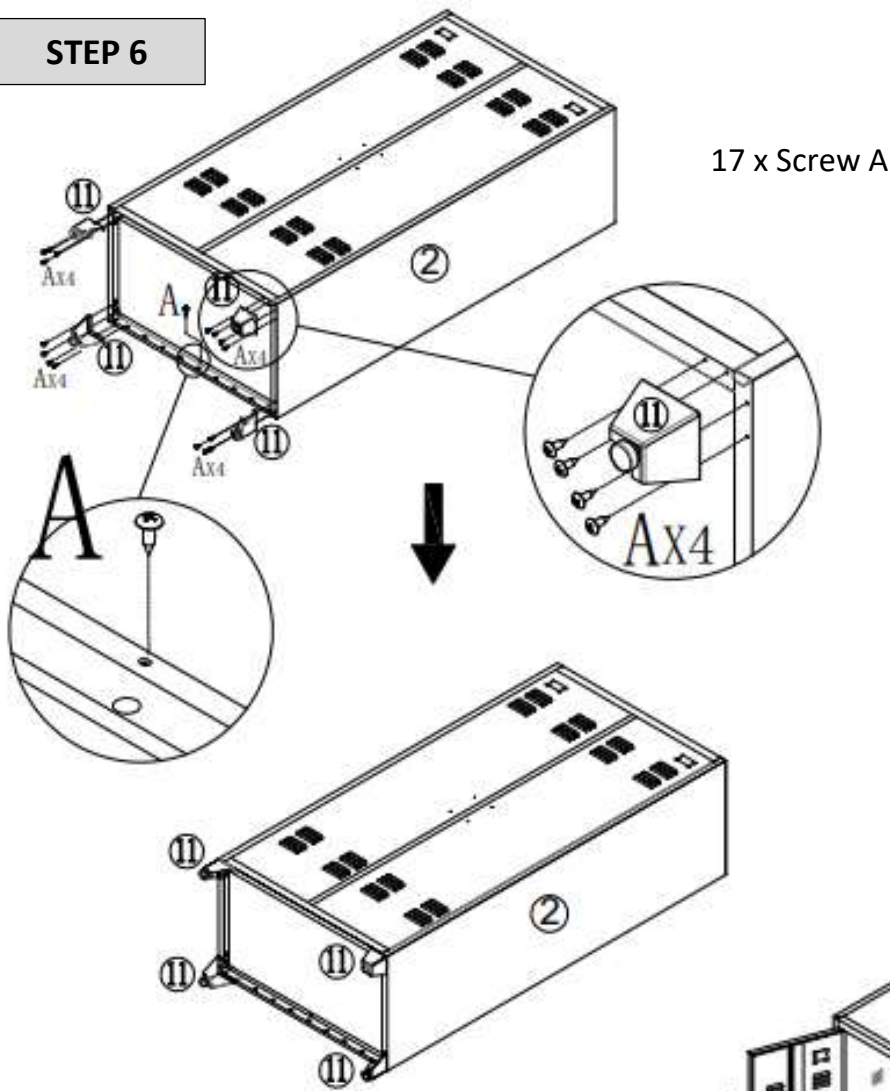

Username: jet-line • Password: user2011

**Further products for your office**  
can be found on  
[www.jet-line.de](http://www.jet-line.de)

Part-List:

1	Left Side Panel		1x
2	Right Side Panel		1x
3	Rear Panel		1x
4	Front Panel		1x
5	Upper Cover		1x
6	Bottom		1x
7	Intermediate Wall		1x
8	Intermediate Floor		3x
9	Intermediate Floor		1x
10	Hanging Rail		1x
11	Feet		4x
A	Screw M5x10		38x
B	Screw M5x10		4x
C	Nut M5		4x
D	Clip		16x
E	Handle		2x
F	Clip		2x

Instruction:

STEP 2

STEP 1

6 x Screw A

STEP 3

Front

STEP 4

STEP 5

13 x Screw A

STEP 6

STEP 7

Maximum weight per floor: 40 kg

STEP 8

- 4 x Screw B
- 4 x Nut C
- 2 x Handle E

STEP 9

- 2 x Screw A
- 2 x Clip F