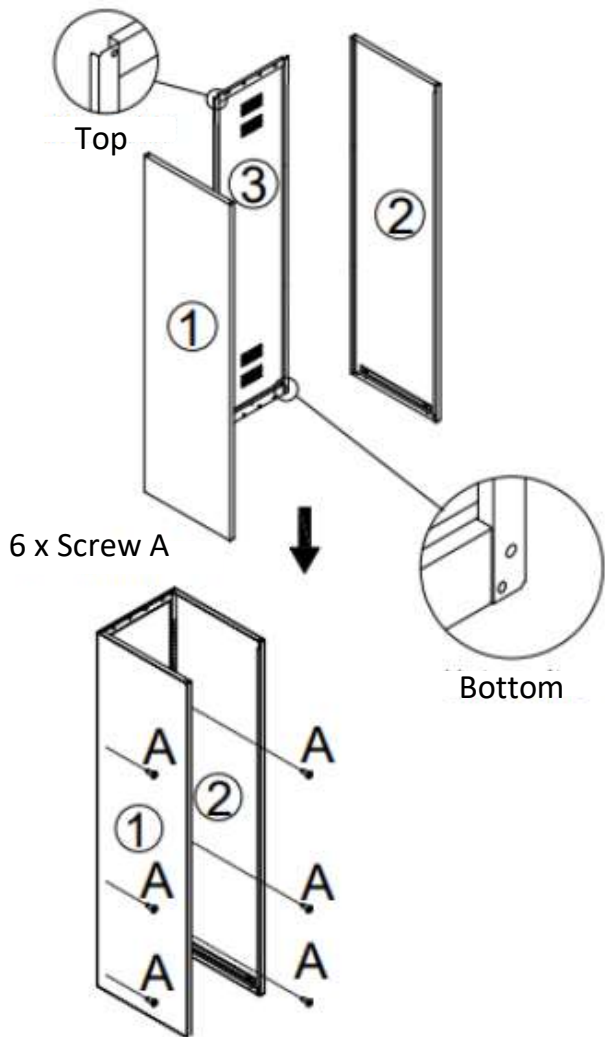

STEEL CABINET PETROW

Article-No.: 12238, 12239, 12240

- INSTALLATION MANUAL -

Installation-videos and further instructions
for our products can be found on

www.jet-line.de

Username: jet-line • Password: user2011

Further products for your office
can be found on

www.jet-line.de

Part-List:

1	Left Side Panel	1x
2	Right Side Panel	1x
3	Rear Panel	1x
4	Upper Cover	1x
5	Bottom	1x
6	Feet	4x
7	Intermediate Floor	3x
8	Front Panel	1x
A	Screw M5x10 	29x
B	Screw M5x10 	2x
C	Nut M5 	2x
D	Clip 	12x
E	Handle 	1x
F	Connector 	2x

Instruction:

STEP 1

STEP 2

STEP 3

STEP 4

1 x Screw A

Front

STEP 6