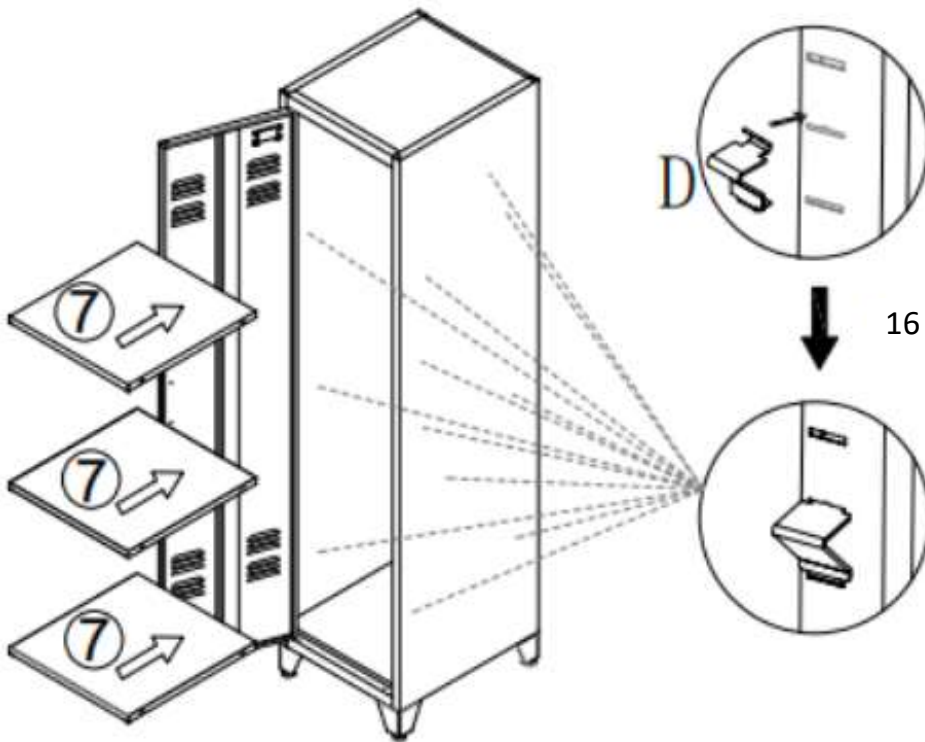

Further products for your office
can be found on

www.jet-line.de

Part-List:

1	Left Side Panel	1x
2	Right Side Panel	1x
3	Rear Panel	1x
4	Upper Cover	1x
5	Bottom	1x
6	Feet	4x
7	Intermediate Floor	3x
8	Front Panel	1x
A	Screw M5x10 	29x
B	Screw M5x10 	2x
C	Nut M5 	2x
D	Clip 	12x
E	Handle 	1x
F	Connector 	2x

Instruction:

STEP 1

STEP 2

STEP 3

STEP 4

1 x Screw A

Front

STEP 6

16 x Clip D

Maximum weight per floor: 40 kg

STEP 5

16 x Screw A

STEP 7

2 x Screw B
2 x Nut C
1 x Handle

STEP 8

2 x Screw A
2 x Connector F