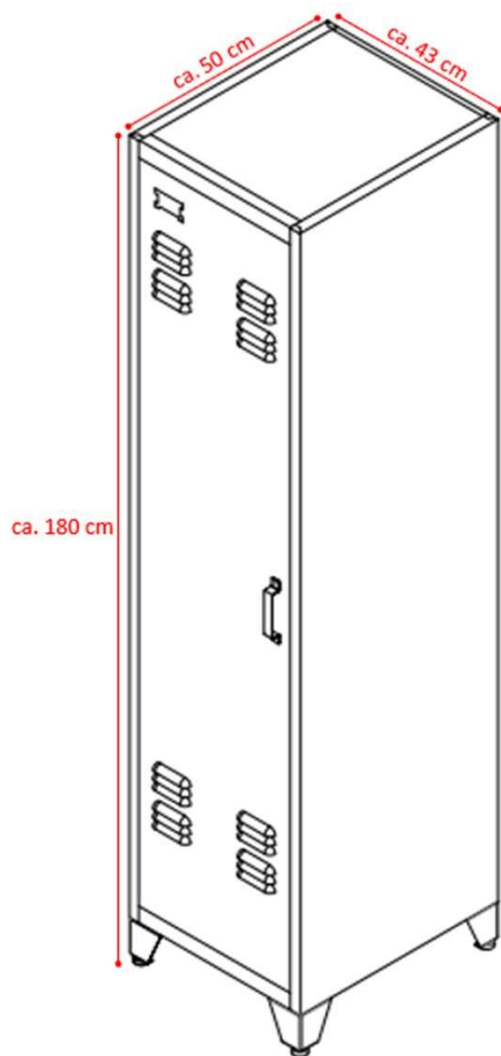

STEEL CABINET PETROW

Article-No.: 12238, 12239, 12240

- INSTALLATION MANUAL -

Installation-videos and further instructions
for our products can be found on

www.jet-line.de

Username: jet-line • Password: user2011

Further products for your office
can be found on

www.jet-line.de

Part-List:

1	Left Side Panel	1x
2	Right Side Panel	1x
3	Rear Panel	1x
4	Upper Cover	1x
5	Bottom	1x
6	Feet	4x
7	Intermediate Floor	3x
8	Front Panel	1x
A	Screw M5x10 	29x
B	Screw M5x10 	2x
C	Nut M5 	2x
D	Clip 	12x
E	Handle 	1x
F	Connector 	2x

16 x Clip D

Maximum weight per floor: 40 kg

STEP 5

16 x Screw A

STEP 7

2 x Screw B
2 x Nut C
1 x Handle

STEP 8

2 x Screw A
2 x Connector F