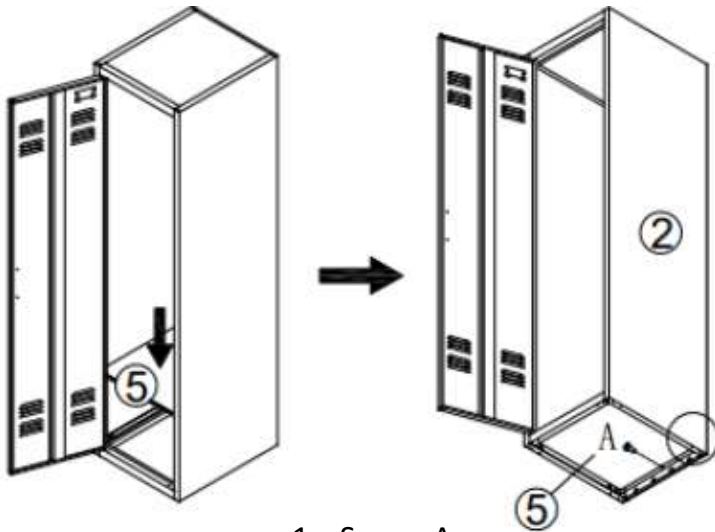

Further products for your office
can be found on

www.jet-line.de

Part-List:

1	Left Side Panel	1x
2	Right Side Panel	1x
3	Rear Panel	1x
4	Upper Cover	1x
5	Bottom	1x
6	Feet	4x
7	Intermediate Floor	3x
8	Front Panel	1x
A	Screw M5x10 	29x
B	Screw M5x10 	2x
C	Nut M5 	2x
D	Clip 	12x
E	Handle 	1x
F	Connector 	2x

Instruction:

STEP 1

STEP 2

STEP 3

STEP 4

1 x Screw A

Front

STEP 6

16 x Clip D

Maximum weight per floor: 40 kg

STEP 5

16 x Screw A

STEP 7

2 x Screw B
2 x Nut C
1 x Handle

STEP 8

2 x Screw A
2 x Connector F