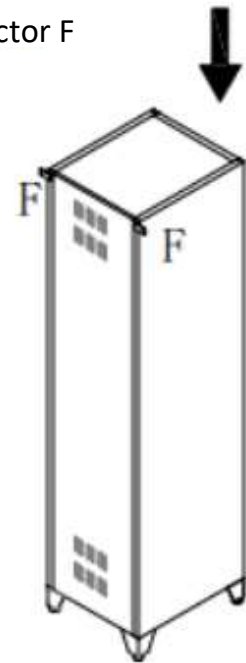

Further products for your office
can be found on

www.jet-line.de

Part-List:

1	Left Side Panel	1x
2	Right Side Panel	1x
3	Rear Panel	1x
4	Upper Cover	1x
5	Bottom	1x
6	Feet	4x
7	Intermediate Floor	3x
8	Front Panel	1x
A	Screw M5x10 	29x
B	Screw M5x10 	2x
C	Nut M5 	2x
D	Clip 	12x
E	Handle 	1x
F	Connector 	2x

Instruction:

STEP 1

STEP 2

STEP 3

STEP 4

1 x Screw A

Front

STEP 6

16 x Clip D

Maximum weight per floor: 40 kg

STEP 5

16 x Screw A

STEP 7

2 x Screw B
2 x Nut C
1 x Handle

STEP 8

2 x Screw A
2 x Connector F