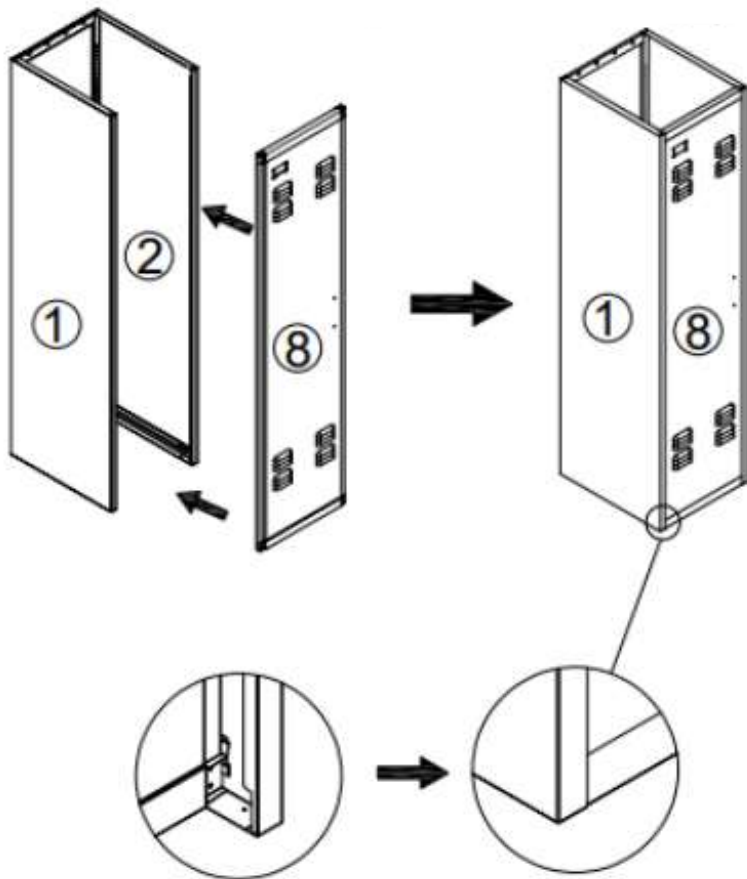

STEEL CABINET PETROW

Article-No.: 12238, 12239, 12240

- INSTALLATION MANUAL -

Installation-videos and further instructions
for our products can be found on

www.jet-line.de

Username: jet-line • Password: user2011

Further products for your office
can be found on

www.jet-line.de

Part-List:

1	Left Side Panel	1x
2	Right Side Panel	1x
3	Rear Panel	1x
4	Upper Cover	1x
5	Bottom	1x
6	Feet	4x
7	Intermediate Floor	3x
8	Front Panel	1x
A	Screw M5x10 	29x
B	Screw M5x10 	2x
C	Nut M5 	2x
D	Clip 	12x
E	Handle 	1x
F	Connector 	2x

Instruction:

STEP 1

STEP 2

STEP 3

STEP 4

1 x Screw A

Front

STEP 6