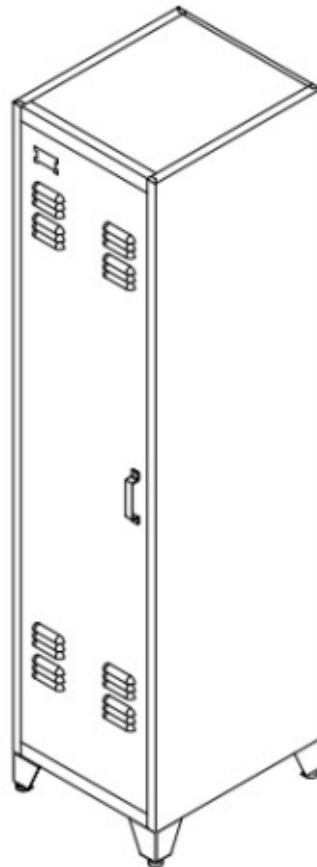

STEEL CABINET PETROW

Article-No.: 12238, 12239, 12240

- INSTALLATION MANUAL -

Installation-videos and further instructions
for our products can be found on

www.jet-line.de

Username: jet-line • Password: user2011

Further products for your office
can be found on

www.jet-line.de

Part-List:

1	Left Side Panel	1x
2	Right Side Panel	1x
3	Rear Panel	1x
4	Upper Cover	1x
5	Bottom	1x
6	Feet	4x
7	Intermediate Floor	3x
8	Front Panel	1x
A	Screw M5x10 	29x
B	Screw M5x10 	2x
C	Nut M5 	2x
D	Clip 	12x
E	Handle 	1x
F	Connector 	2x

Instruction:

STEP 1

STEP 2

STEP 3

STEP 4

1 x Screw A

Front

STEP 6