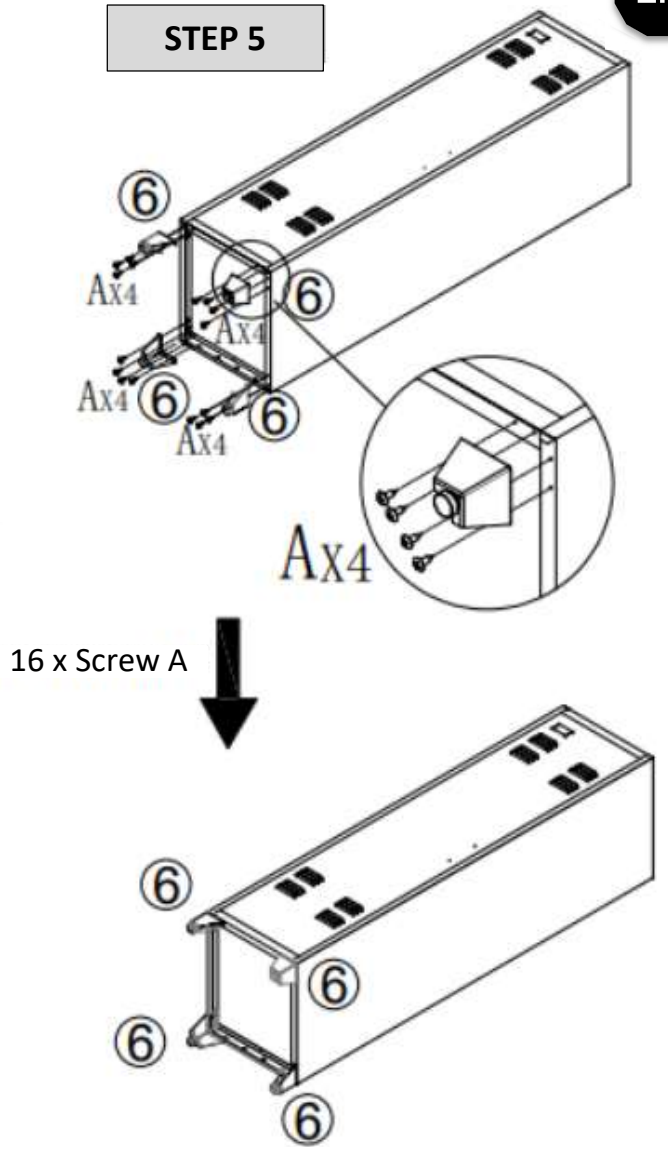

Further products for your office
can be found on

www.jet-line.de

Part-List:

1	Left Side Panel	1x
2	Right Side Panel	1x
3	Rear Panel	1x
4	Upper Cover	1x
5	Bottom	1x
6	Feet	4x
7	Intermediate Floor	3x
8	Front Panel	1x
A	Screw M5x10 	29x
B	Screw M5x10 	2x
C	Nut M5 	2x
D	Clip 	12x
E	Handle 	1x
F	Connector 	2x

Instruction:

STEP 1

STEP 2

STEP 3

STEP 4

1 x Screw A

Front

STEP 6

16 x Clip D

Maximum weight per floor: 40 kg

STEP 5

16 x Screw A

STEP 7

2 x Screw B
2 x Nut C
1 x Handle

STEP 8

2 x Screw A
2 x Connector F