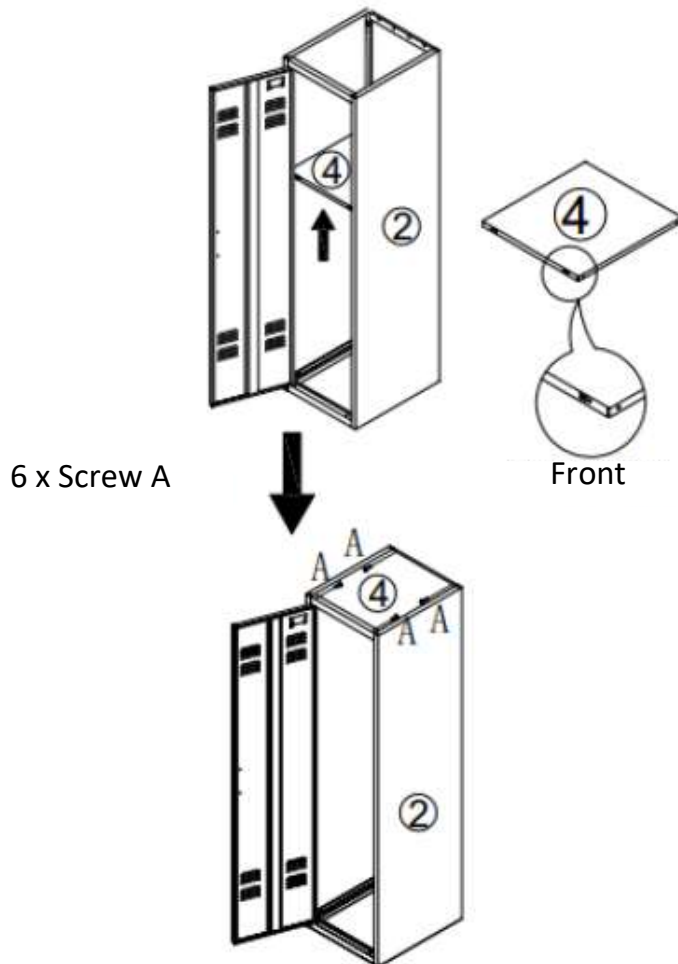

Further products for your office
can be found on

www.jet-line.de

Part-List:

1	Left Side Panel	1x
2	Right Side Panel	1x
3	Rear Panel	1x
4	Upper Cover	1x
5	Bottom	1x
6	Feet	4x
7	Intermediate Floor	3x
8	Front Panel	1x
A	Screw M5x10 	29x
B	Screw M5x10 	2x
C	Nut M5 	2x
D	Clip 	12x
E	Handle 	1x
F	Connector 	2x

Instruction:

STEP 1

STEP 2

STEP 3

STEP 4

1 x Screw A

Front

STEP 6

16 x Clip D

Maximum weight per floor: 40 kg

STEP 5

16 x Screw A

STEP 7

2 x Screw B
2 x Nut C
1 x Handle

STEP 8

2 x Screw A
2 x Connector F