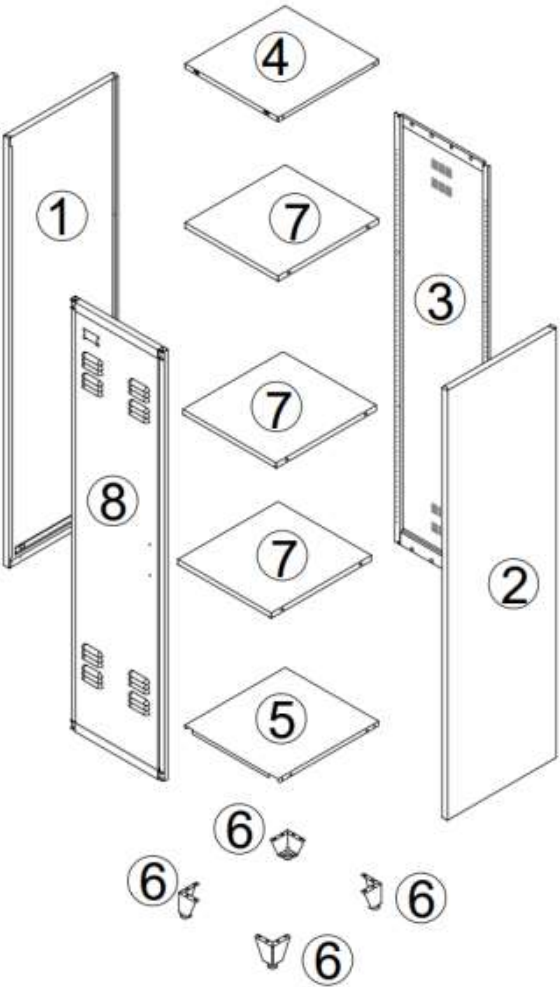

STEEL CABINET PETROW

Article-No.: 12238, 12239, 12240

- INSTALLATION MANUAL -

Installation-videos and further instructions
for our products can be found on

www.jet-line.de

Username: jet-line • Password: user2011

Further products for your office
can be found on

www.jet-line.de

Part-List:

1	Left Side Panel	1x
2	Right Side Panel	1x
3	Rear Panel	1x
4	Upper Cover	1x
5	Bottom	1x
6	Feet	4x
7	Intermediate Floor	3x
8	Front Panel	1x
A	Screw M5x10 	29x
B	Screw M5x10 	2x
C	Nut M5 	2x
D	Clip 	12x
E	Handle 	1x
F	Connector 	2x

Instruction:

STEP 1

STEP 2

STEP 3

STEP 4

1 x Screw A

Front

STEP 6

16 x Clip D

Maximum weight per floor: 40 kg

STEP 5

16 x Screw A

STEP 7

2 x Screw B
2 x Nut C
1 x Handle

STEP 8

2 x Screw A
2 x Connector F