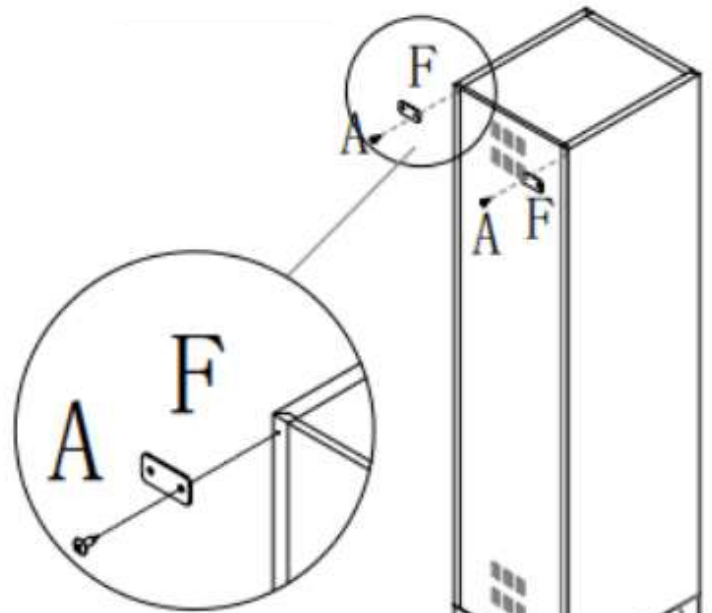

16 x Clip D

Maximum weight per floor: 40 kg

STEP 5

16 x Screw A

STEP 7

2 x Screw B
2 x Nut C
1 x Handle

STEP 8

2 x Screw A
2 x Connector F