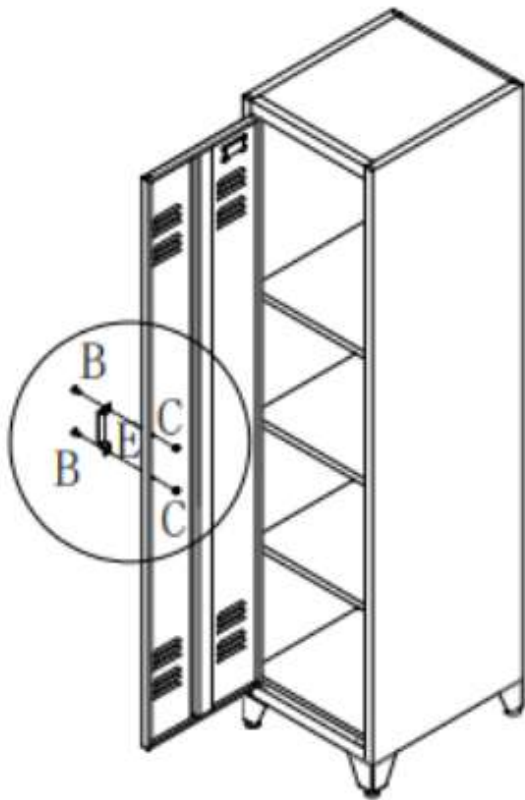

Further products for your office
can be found on

www.jet-line.de

Part-List:

1	Left Side Panel	1x
2	Right Side Panel	1x
3	Rear Panel	1x
4	Upper Cover	1x
5	Bottom	1x
6	Feet	4x
7	Intermediate Floor	3x
8	Front Panel	1x
A	Screw M5x10 	29x
B	Screw M5x10 	2x
C	Nut M5 	2x
D	Clip 	12x
E	Handle 	1x
F	Connector 	2x

16 x Clip D

Maximum weight per floor: 40 kg

STEP 5

16 x Screw A

STEP 7

2 x Screw B
2 x Nut C
1 x Handle

STEP 8

2 x Screw A
2 x Connector F