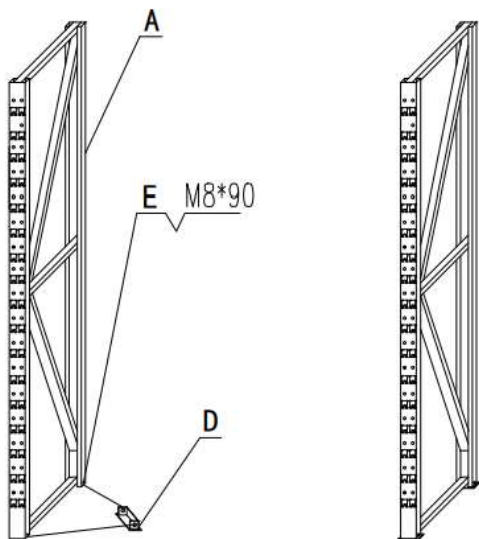

www.jet-line.de

Teile-Liste:

A	Side Panel		2x
B	Connector		8x
C	Shelf Floor		8x
D	Feet		4x
E	Screw M8*90		4x
F	Screw M8*16		16x

Instruction:

STEP 2

STEP 1

STEP 3

Installation-videos and further instructions