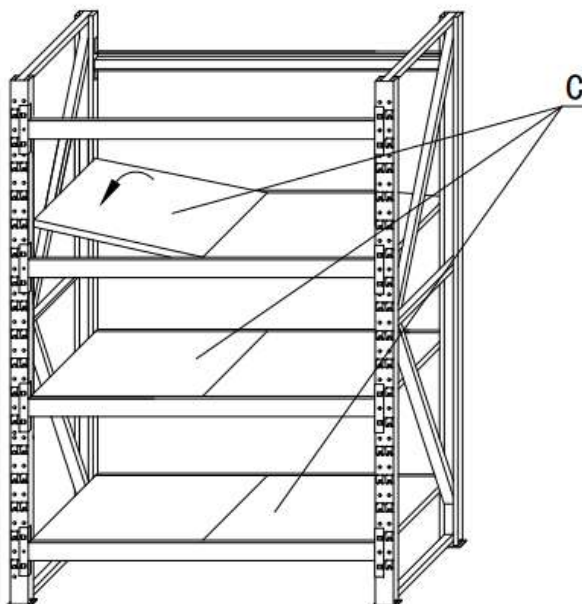

www.jet-line.de

Teile-Liste:

A	Side Panel		2x
B	Connector		8x
C	Shelf Floor		8x
D	Feet		4x
E	Screw M8*90		4x
F	Screw M8*16		16x

Instruction:

STEP 2

STEP 1

STEP 3

Installation-videos and further instructions