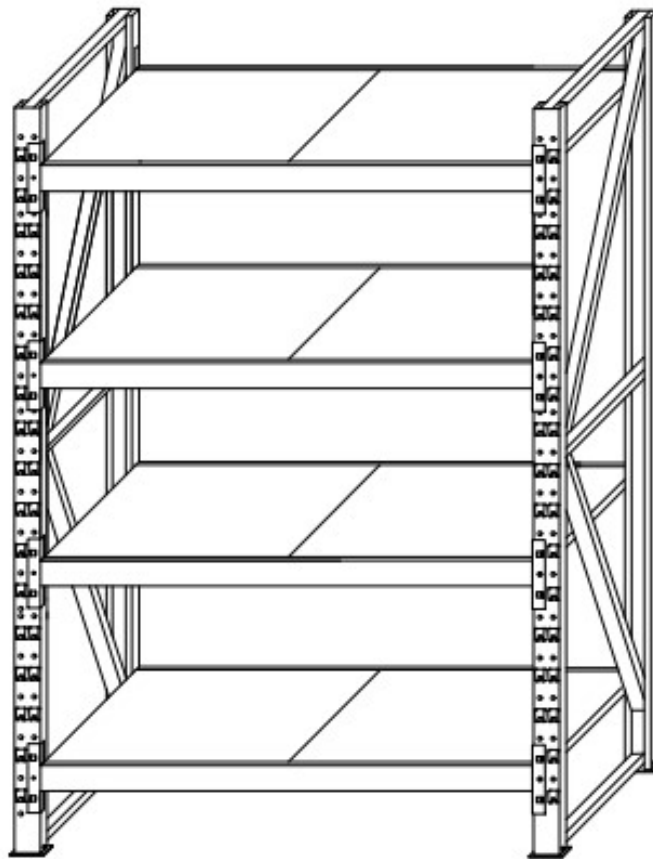

STAHLCHRANK REGALOW

Artikel-Nr.: 12246

- AUFBAUANLEITUNG -

Installation-videos and further instructions
for our products can be found on

www.jet-line.de

Username: jet-line • Password: user2011

Further products for your office
can be found on

www.jet-line.de

Teile-Liste:

A	Side Panel		2x
B	Connector		8x
C	Shelf Floor		8x
D	Feet		4x
E	Screw M8*90		4x
F	Screw M8*16		16x

Instruction:

STEP 2

STEP 1

STEP 3

Installation-videos and further instructions