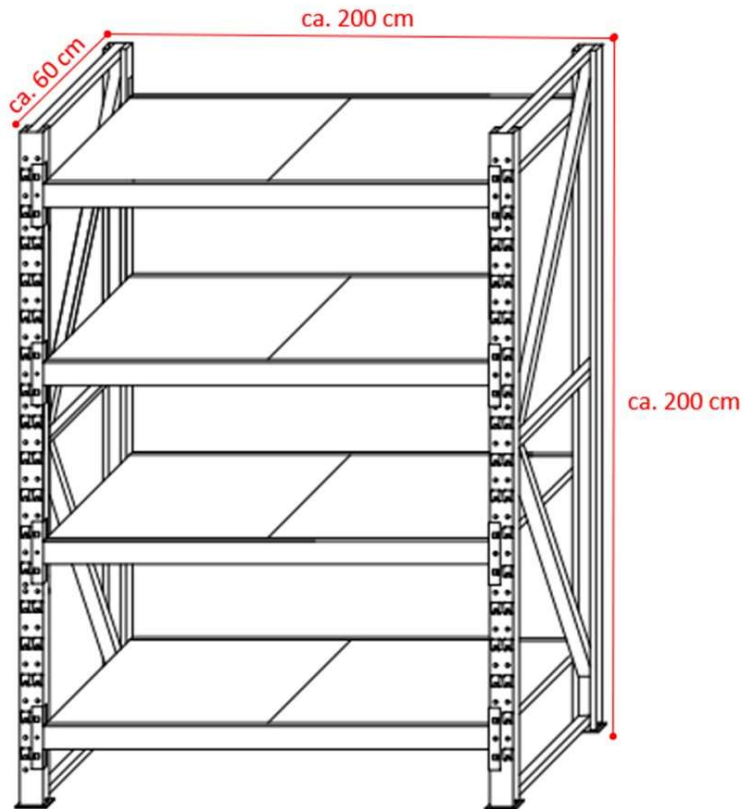

www.jet-line.de

Teile-Liste:

A	Side Panel		2x
B	Connector		8x
C	Shelf Floor		8x
D	Feet		4x
E	Screw M8*90		4x
F	Screw M8*16		16x

Instruction:

STEP 2

STEP 1

STEP 3

Installation-videos and further instructions