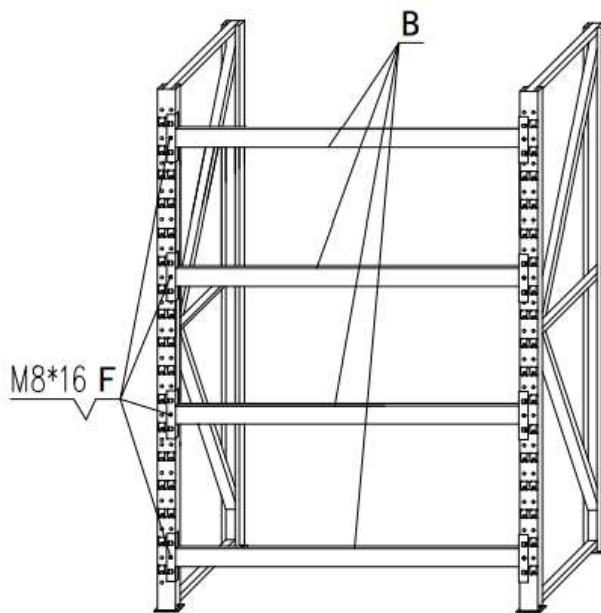

www.jet-line.de

Teile-Liste:

A	Side Panel		2x
B	Connector		8x
C	Shelf Floor		8x
D	Feet		4x
E	Screw M8*90		4x
F	Screw M8*16		16x

Instruction:

STEP 2

STEP 1

STEP 3

Installation-videos and further instructions