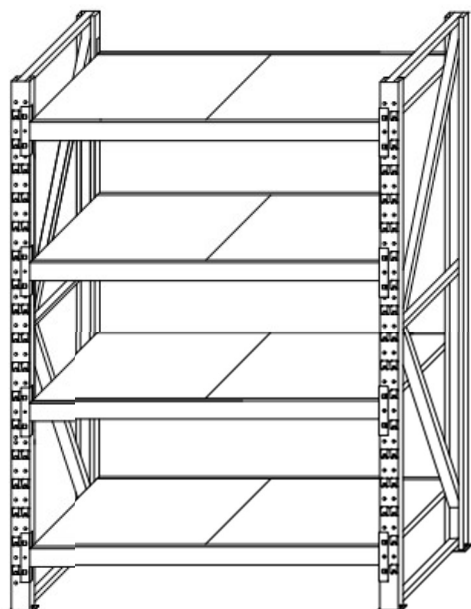

www.jet-line.de

Teile-Liste:

A	Side Panel		2x
B	Connector		8x
C	Shelf Floor		8x
D	Feet		4x
E	Screw M8*90		4x
F	Screw M8*16		16x

Instruction:

STEP 2

STEP 1

STEP 3

Installation-videos and further instructions