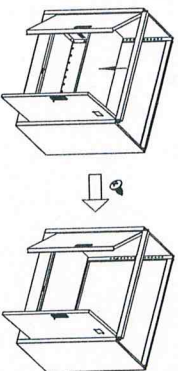

**Aufbauanleitung  
Stahlschrank Saratow**

**büromöbelkauf.de**

KBW Trading GmbH  
Gewerberg 2  
Untere Bergen  
D-88518 Herberlingen

Tel.: +49 (7586) 92116-0  
Fax: +49 (7586) 92116-16  
E-Mail: [info@jet-line.de](mailto:info@jet-line.de)

A	top board	1 pcs	G1	door	1 pcs
B	bottom board	1 pcs	G2	door	1 pcs
C1	left side board	1 pcs	H	score	10 pcs
C2	right side board	1 pcs	I	clip	10 pcs
D	back board	1 pcs	J	shelf plug	10 pcs
E	shelf	4 pcs			
F	front frame	1 pcs			

first installing: back board and side board

second installing: front frame

third installing: bottom board

fourth installing: shelf

fifth installing: top board